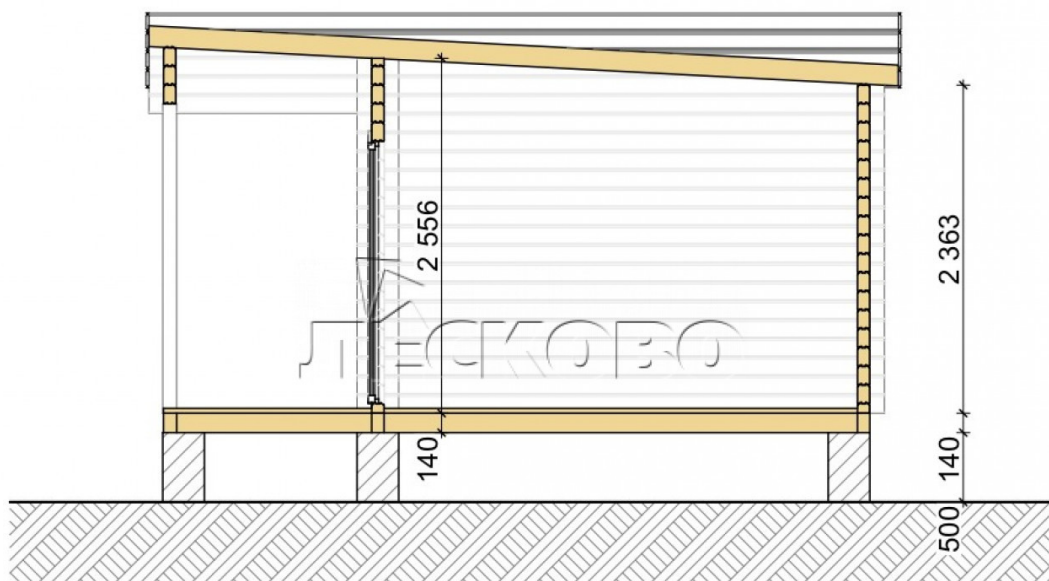

Log Cabin "DS" series 3.5×3

Project Dimensions

5.3 × 4.8 / 22 m²

Full house set

3,840 €

Timber

45 MM

65 MM
+ 988 €

Project planning

House Kit

- Wall kit: 44 × 145mm mini-chamber drying chamber with bowls for the project. The material of the tree is spruce, pine (GOST 8486). Humidity 12-14%. The height of the walls is 2.16 m;
- Logs, lower harness: board 45 × 145 mm chamber drying 10-12%;
- Floors: floorboard 35 mm, Chamber drying;
- Ceiling: imitation of a bar 20 × 135 mm, Chamber drying;
- Wooden windows, glass 4 mm, Single. Treatment with a colorless antiseptic. Hardware;

Window 0.84×1.885
м.2 шт.

- Wooden doors;

Door 0.84×1.885 м.

Лев.-Прав.1 шт.

7. Platbands: dry planed board 20 × 100 mm;

8. Roof: shingles.

9. Skirting board 35 mm.

+7 (843) 297-76-60