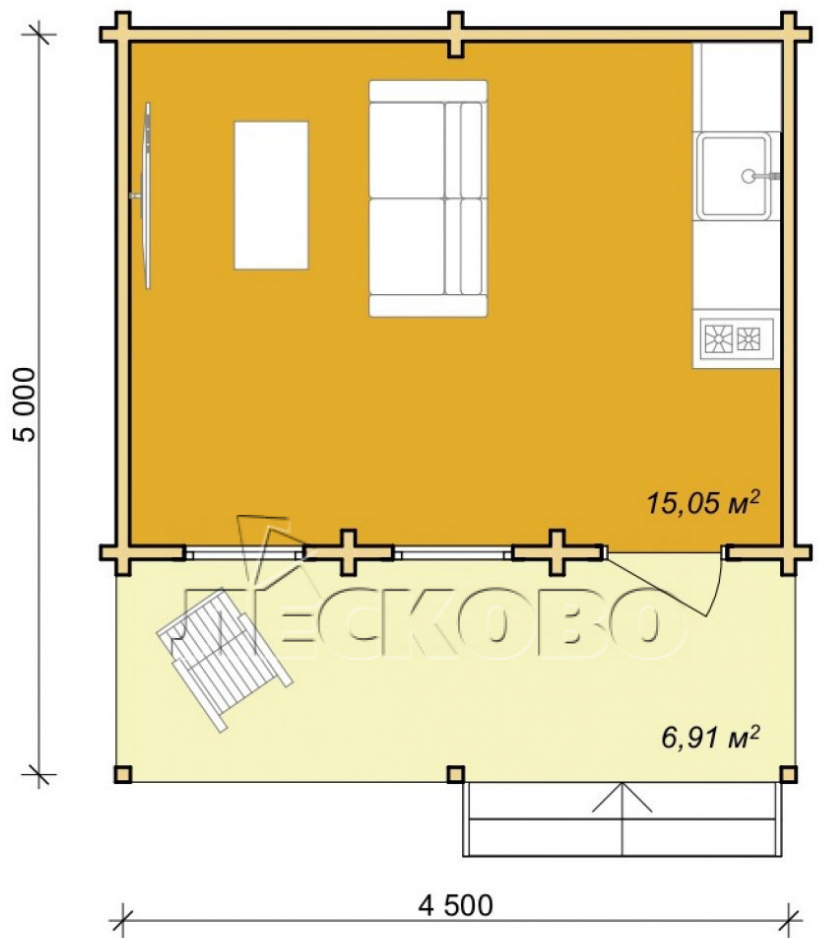

Log Cabin "DS" series 3.5×3

Project Dimensions

5.3 × 4.8 / 22 m²

Full house set

3,840 €

Timber

45 MM

65 MM
+ 988 €

Project planning

House Kit

- Wall kit: 44 × 145mm mini-chamber drying chamber with bowls for the project. The material of the tree is spruce, pine (GOST 8486). Humidity 12-14%. The height of the walls is 2.16 m;
- Logs, lower harness: board 45 × 145 mm chamber drying 10-12%;
- Floors: floorboard 35 mm, Chamber drying;
- Ceiling: imitation of a bar 20 × 135 mm, Chamber drying;
- Wooden windows, glass 4 mm, Single. Treatment with a colorless antiseptic. Hardware;

Window 0.84×1.885
м.2 шт.

- Wooden doors;

Door 0.84×1.885 м.

Лев.-Прав.1 шт.

7. Platbands: dry planed board 20 × 100 mm;

8. Roof: shingles.

9. Skirting board 35 mm.

+7 (843) 297-76-60