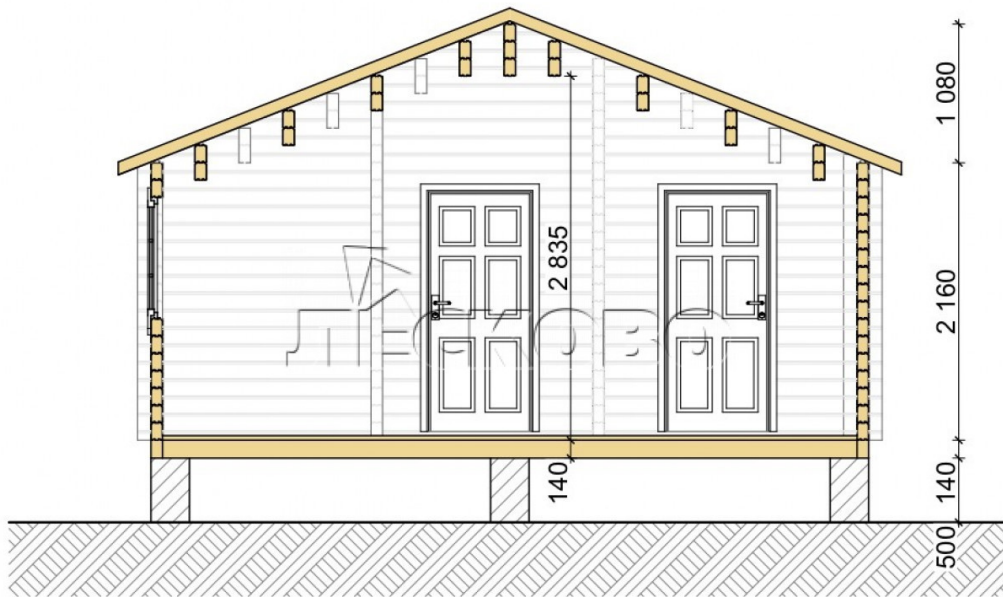

Log Cabin "DS" series 3.5×3

Project Dimensions

5.8 × 8.7 / 44 m²

Full house set

7,286 €

Timber

45 MM

65 MM
+ 2,093 €

Project planning

House Kit

- Wall kit: 44 × 145mm mini-chamber drying chamber with bowls for the project. The material of the tree is spruce, pine (GOST 8486). Humidity 12-14%. The height of the walls is 2.16 m;
- Logs, lower harness: board 45 × 145 mm chamber drying 10-12%;
- Floors: floorboard 35 mm, Chamber drying;
- Ceiling: imitation of a bar 20 × 135 mm, Chamber drying;
- Wooden windows, glass 4 mm, Single. Treatment with a colorless antiseptic. Hardware;

0.40×0.38 м.1 шт.

0.42×1.885 м.2 шт.

0.87×0.78 м.1 шт.

1.34×0.91 м.2 шт.

- Wooden doors;

1.62×1.885 м.1 шт.

7. Platbands: dry planed board 20 × 100 mm;

8. Roof: shingles.