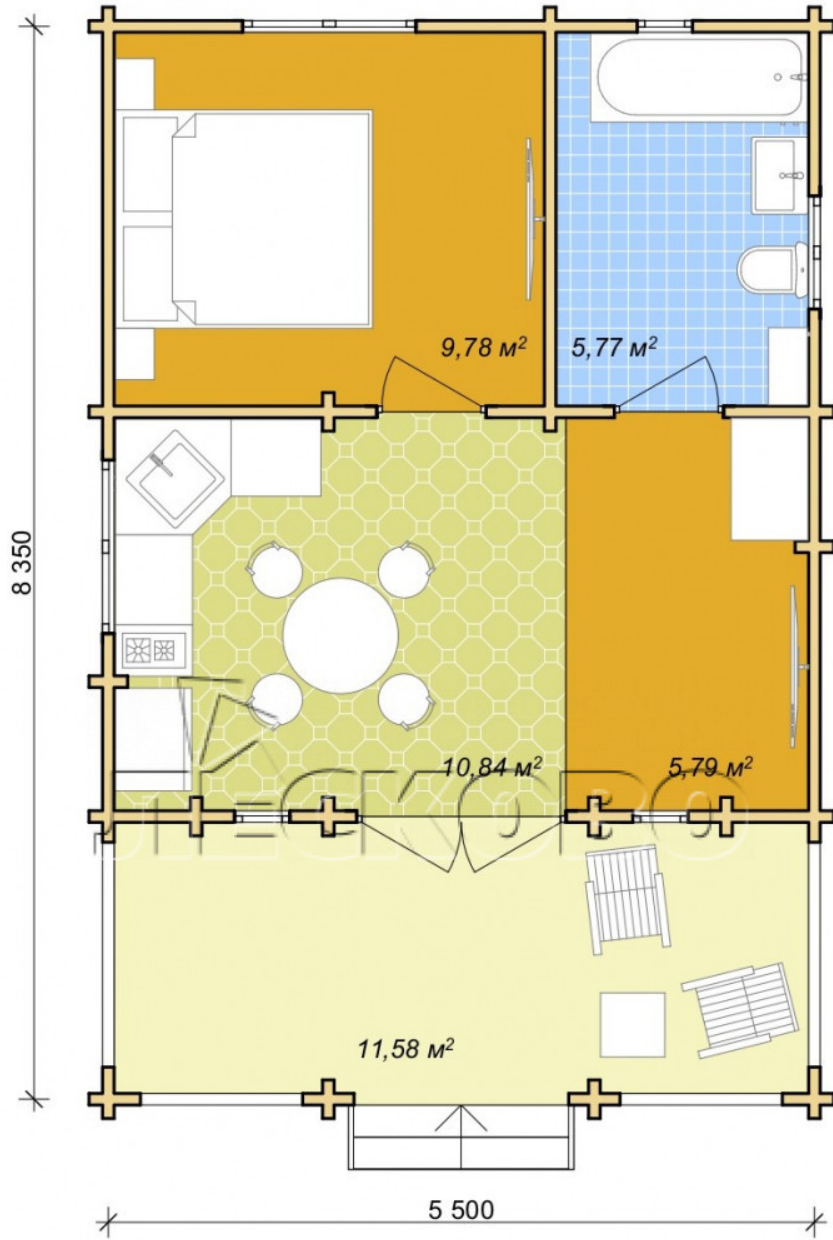

Log Cabin "DS" series 3.5×3

Project Dimensions

5.8 × 8.7 / 44 m²

Full house set

7,286 €

Timber

45 MM

65 MM
+ 2,093 €

Project planning

House Kit

- Wall kit: 44 × 145mm mini-chamber drying chamber with bowls for the project. The material of the tree is spruce, pine (GOST 8486). Humidity 12-14%. The height of the walls is 2.16 m;
- Logs, lower harness: board 45 × 145 mm chamber drying 10-12%;
- Floors: floorboard 35 mm, Chamber drying;
- Ceiling: imitation of a bar 20 × 135 mm, Chamber drying;
- Wooden windows, glass 4 mm, Single. Treatment with a colorless antiseptic. Hardware;

0.40×0.38 м.1 шт.

0.42×1.885 м.2 шт.

0.87×0.78 м.1 шт.

1.34×0.91 м.2 шт.

- Wooden doors;

1.62×1.885 м.1 шт.

7. Platbands: dry planed board 20 × 100 mm;

8. Roof: shingles.