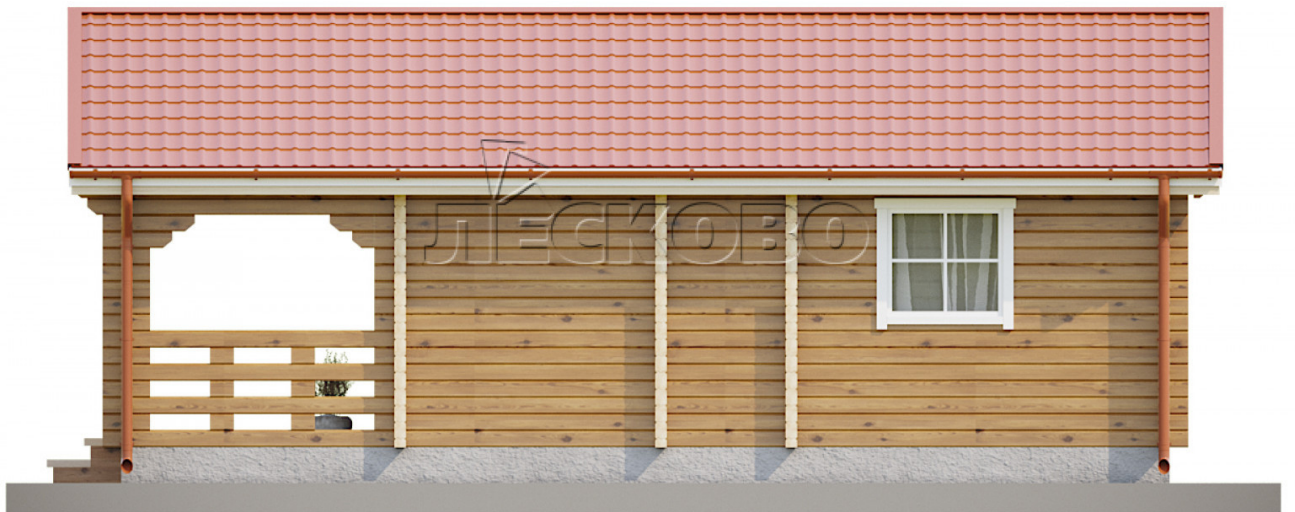

Log Cabin "DS" series 3.5×3

Project Dimensions

5.8 × 8.7 / 44 m²

Full house set

7,286 €

Timber

45 MM

65 MM
+ 2,093 €

Project planning

House Kit

- Wall kit: 44 × 145mm mini-chamber drying chamber with bowls for the project. The material of the tree is spruce, pine (GOST 8486). Humidity 12-14%. The height of the walls is 2.16 m;
- Logs, lower harness: board 45 × 145 mm chamber drying 10-12%;
- Floors: floorboard 35 mm, Chamber drying;
- Ceiling: imitation of a bar 20 × 135 mm, Chamber drying;
- Wooden windows, glass 4 mm, Single. Treatment with a colorless antiseptic. Hardware;

0.40×0.38 м.1 шт.

0.42×1.885 м.2 шт.

0.87×0.78 м.1 шт.

1.34×0.91 м.2 шт.

- Wooden doors;

1.62×1.885 м.1 шт.

7. Platbands: dry planed board 20 × 100 mm;

8. Roof: shingles.