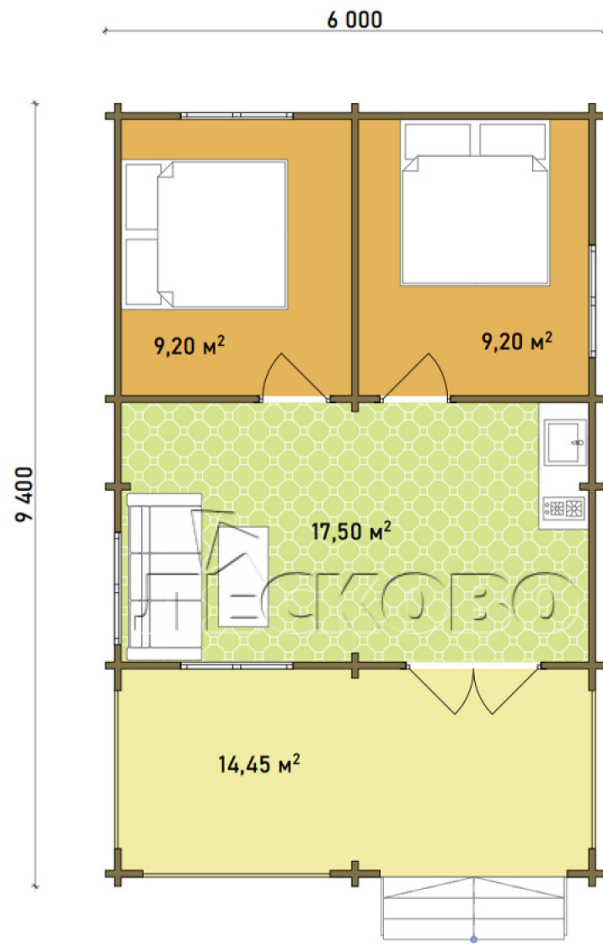

## Log Cabin "DS" series 3.5×3

Project Dimensions

6 × 9.4 / 50.4 m<sup>2</sup>

Full house set

**8,093 €**

### Timber

45 MM

65 MM  
+ 2,264 €

## House Kit

- Wall kit: 44 × 145mm mini-chamber drying chamber with bowls for the project. The material of the tree is spruce, pine (GOST 8486). Humidity 12-14%. The height of the walls is 2.16 m;
- Logs, lower harness: board 45 × 145 mm chamber drying 10-12%;
- Floors: floorboard 35 mm, Chamber drying;
- Ceiling: imitation of a bar 20 × 135 mm, Chamber drying;
- Wooden windows, glass 4 mm, Single. Treatment with a colorless antiseptic. Hardware;