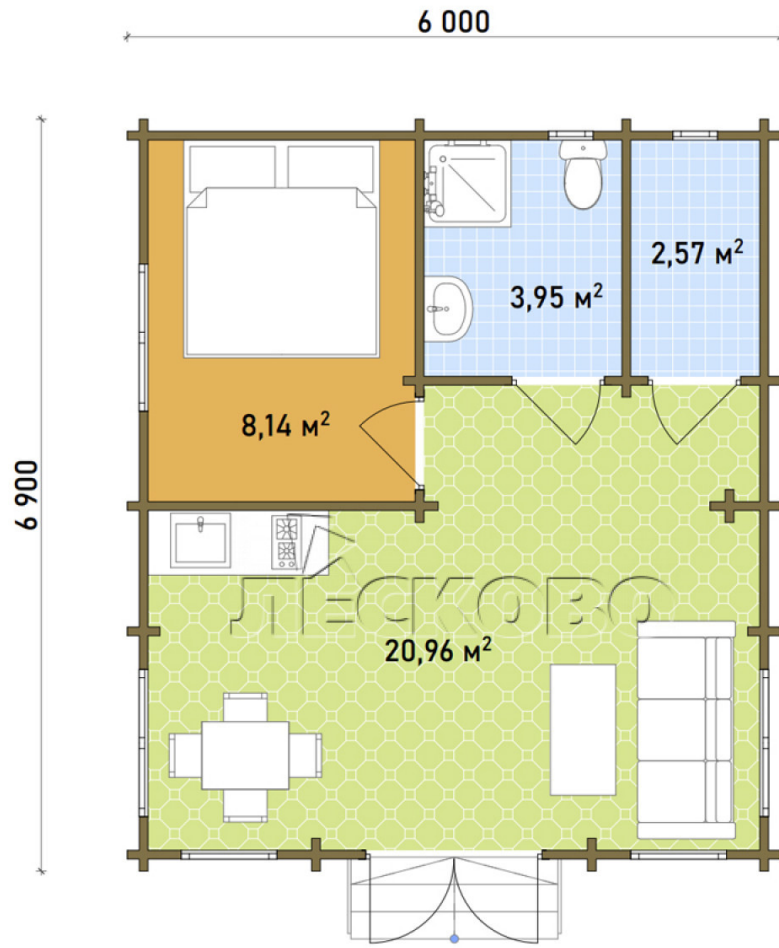

Log Cabin "DS" series 3.5×3

Project Dimensions

6 × 6.9 / 35.6 m²

Full house set

6,907 €

Timber

45 MM

65 MM
+ 1,823 €

Project planning

House Kit

- Wall kit: 44 × 145mm mini-chamber drying chamber with bowls for the project. The material of the tree is spruce, pine (GOST 8486). Humidity 12-14%. The height of the walls is 2.16 m;
- Logs, lower harness: board 45 × 145 mm chamber drying 10-12%;
- Floors: floorboard 35 mm, Chamber drying;
- Ceiling: imitation of a bar 20 × 135 mm, Chamber drying;
- Wooden windows, glass 4 mm, Single. Treatment with a colorless antiseptic. Hardware;

Window 0.87×1.17 0.40×0.38 м.2 шт. 1.34×0.91 м.3 шт.
м.2 шт.

- Wooden doors;

3 шт.

1.62×1.885 м.1 шт.

7. Platbands: dry planed board 20 × 100 mm;

8. Roof: shingles.

9. Skirting board 35 mm.

+7 (843) 297-76-60