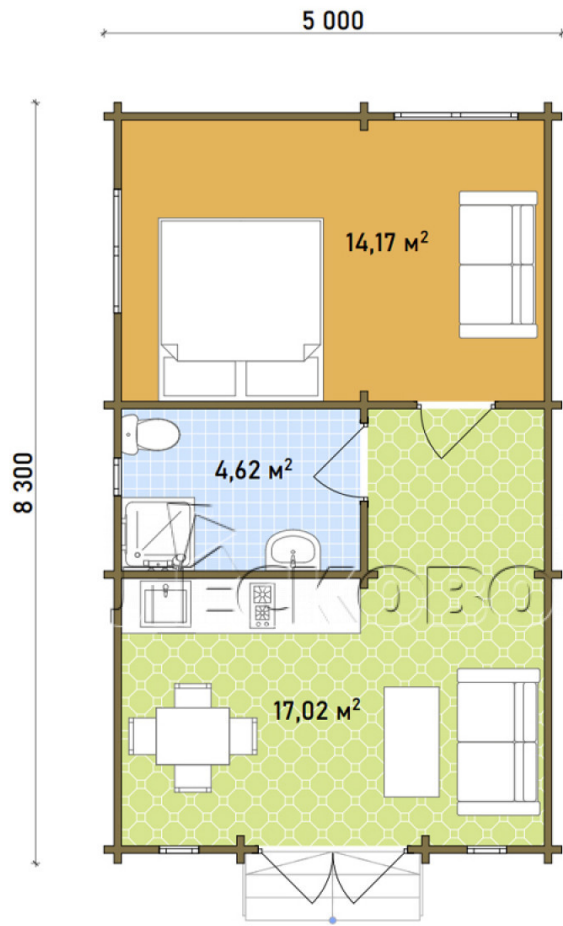

Log Cabin "DS" series 3.5×3

Project Dimensions

5 × 8.3 / 36.3 m²

Full house set

6,809 €

Timber

45 mm

65 mm
+ 1,930 €

Project planning

House Kit

- Wall kit: 44 × 145mm mini-chamber drying chamber with bowls for the project. The material of the tree is spruce, pine (GOST 8486). Humidity 12-14%. The height of the walls is 2.16 m;
- Logs, lower harness: board 45 × 145 mm chamber drying 10-12%;
- Floors: floorboard 35 mm, Chamber drying;
- Ceiling: imitation of a bar 20 × 135 mm, Chamber drying;
- Wooden windows, glass 4 mm, Single. Treatment with a colorless antiseptic. Hardware;

0.40×0.38 м.1 шт.

0.42×1.885 м.2 шт.

1.34×0.91 м.2 шт.

- Wooden doors;

2 шт.

1.62×1.885 м.1 шт.

7. Platbands: dry planed board 20 × 100 mm;

8. Roof: shingles.