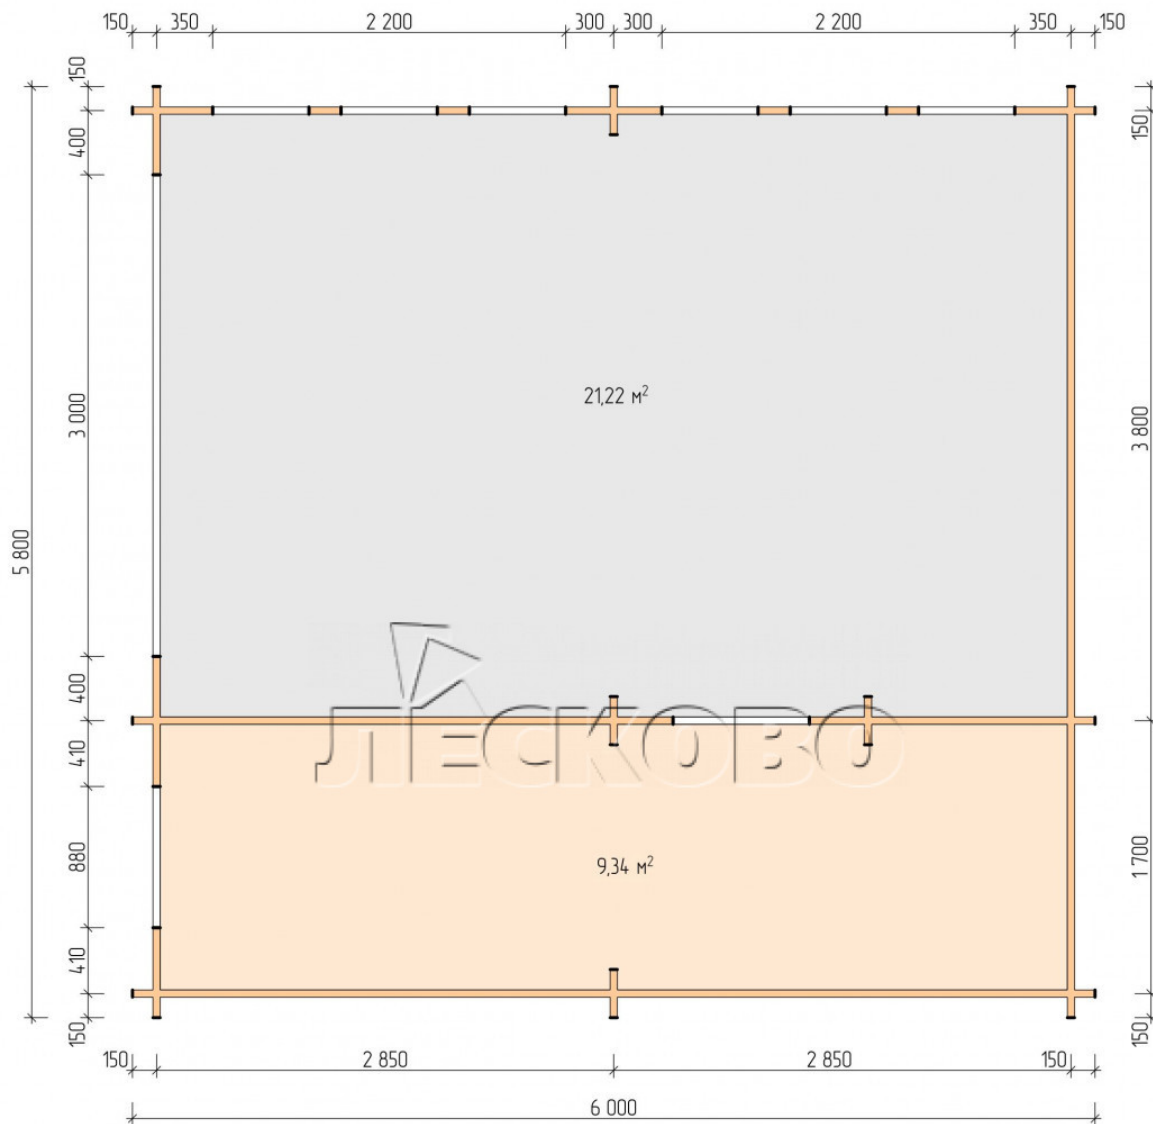

Carport 6x5.8

Project Dimensions

6 × 5.8

Full doghouse set

3,529 €

Timber

45 MM

65 MM
+ 1,178 €

Project planning

Разрез

House Kit

- Wall kit: mini-chamber drying chamber 44 × 145 mm with bowls for the project. Wood material - spruce, pine (GOST 8486). Humidity 12-16%. The height of the walls is 2.16 m;
- Logs, lower harness: board 44 × 95 mm chamber drying 12-16%;
- Floors: floorboard 35 mm, chamber drying;
- Ceiling: imitation of a bar 20 × 135 mm, chamber drying;
- Wooden windows and doors according to the project;;
- Roof: shingles.