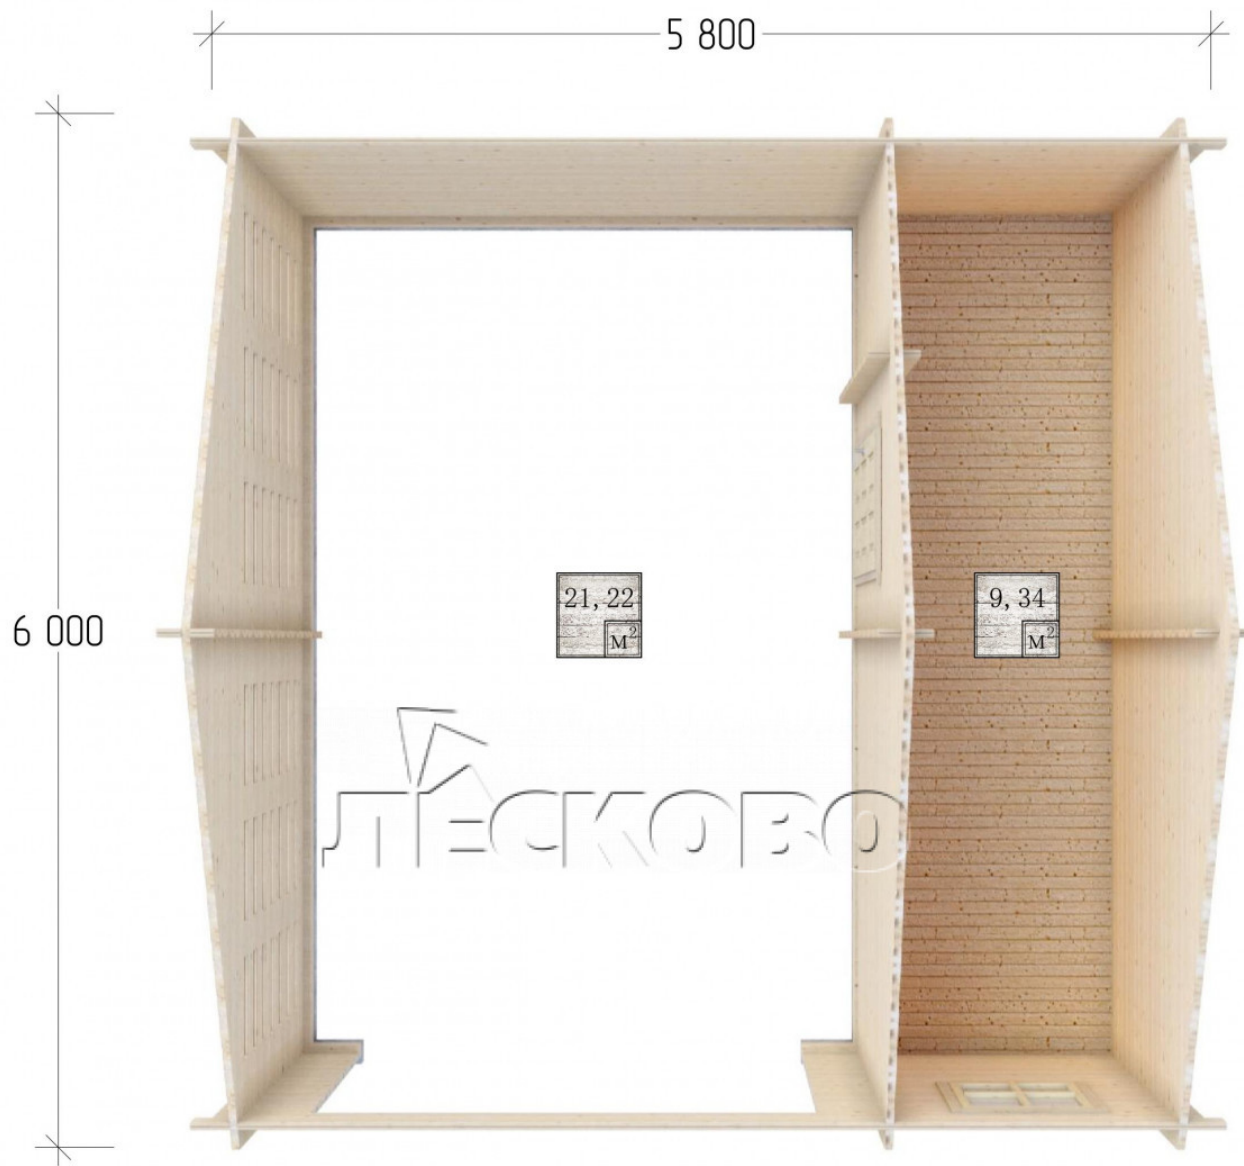

Carport 6x5.8

Project Dimensions

6 × 5.8

Full doghouse set

3,529 €

Timber

45 MM

65 MM
+ 1,178 €

Project planning

Разрез

House Kit

- Wall kit: mini-chamber drying chamber 44 × 145 mm with bowls for the project. Wood material - spruce, pine (GOST 8486). Humidity 12-16%. The height of the walls is 2.16 m;
- Logs, lower harness: board 44 × 95 mm chamber drying 12-16%;
- Floors: floorboard 35 mm, chamber drying;
- Ceiling: imitation of a bar 20 × 135 mm, chamber drying;
- Wooden windows and doors according to the project;;
- Roof: shingles.