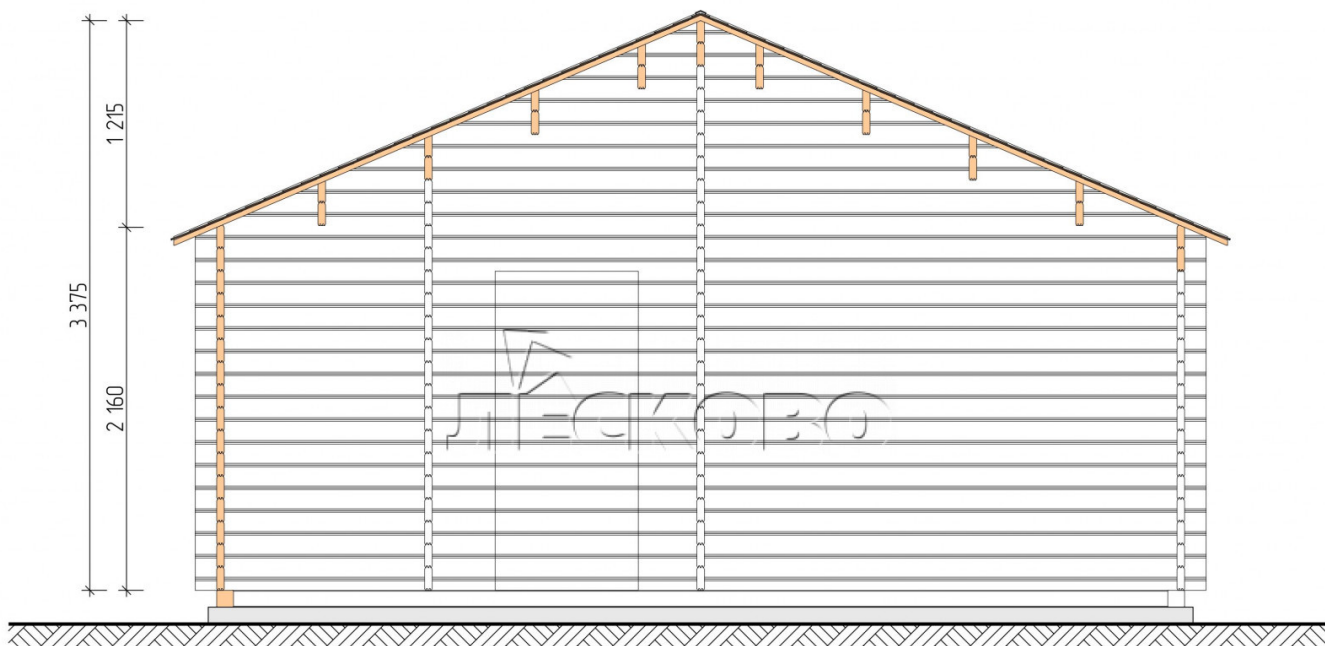

Carport 6x5.8

Project Dimensions

6 × 5.8

Full doghouse set

3,529 €

Timber

45 MM

65 MM
+ 1,178 €

Project planning

Разрез

House Kit

- Wall kit: mini-chamber drying chamber 44 × 145 mm with bowls for the project. Wood material - spruce, pine (GOST 8486). Humidity 12-16%. The height of the walls is 2.16 m;
- Logs, lower harness: board 44 × 95 mm chamber drying 12-16%;
- Floors: floorboard 35 mm, chamber drying;
- Ceiling: imitation of a bar 20 × 135 mm, chamber drying;
- Wooden windows and doors according to the project;;
- Roof: shingles.