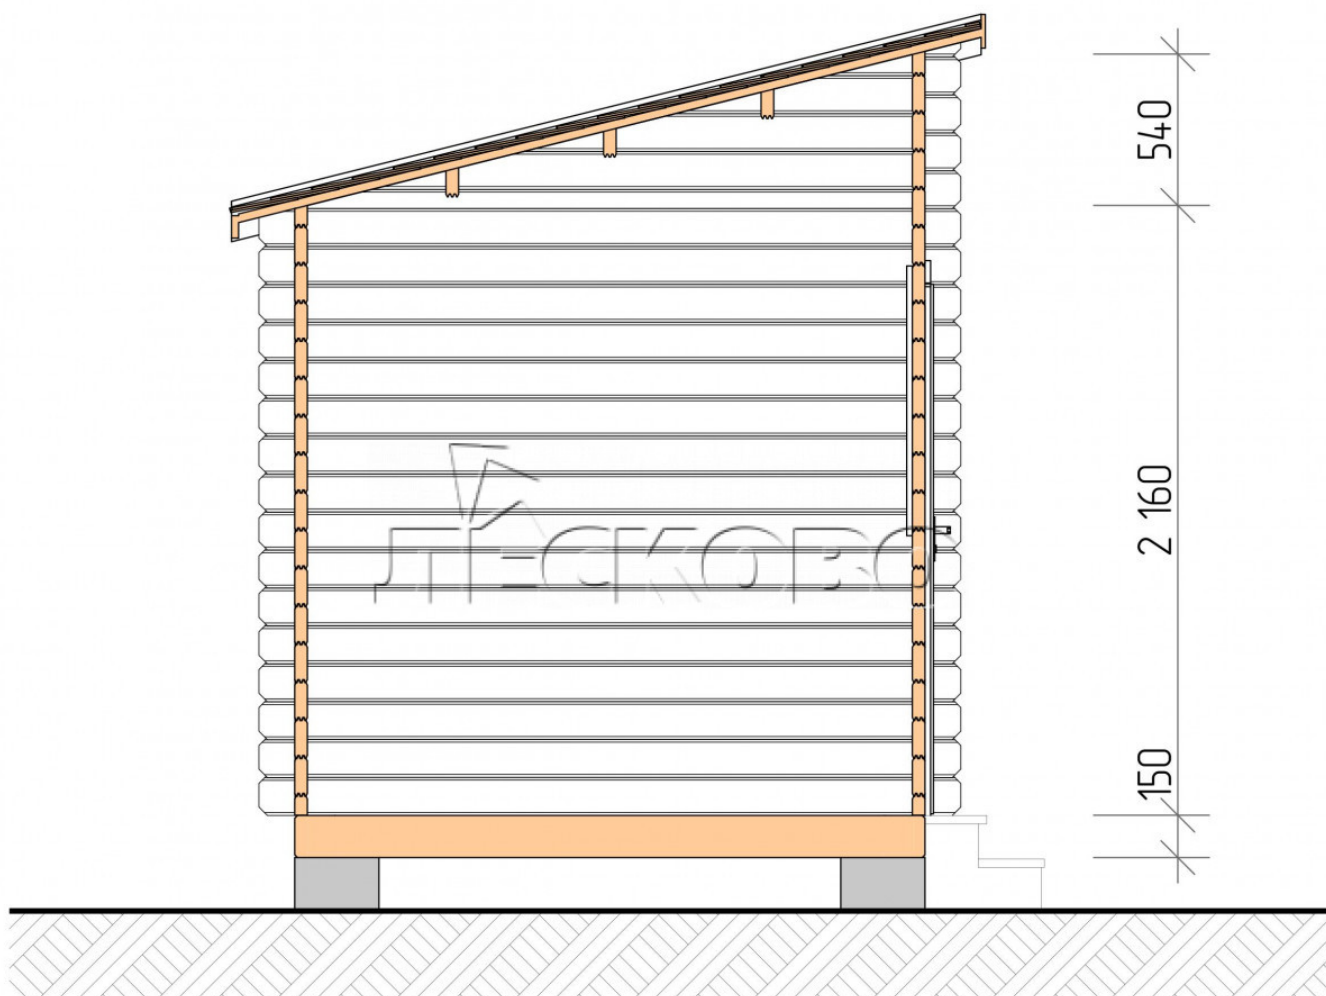

Garden shed "HB" series 6x2.5

Project Dimensions

6 × 2.5 / 12.5 m²

Full house set

2,369 €

Timber

45 mm

65 mm
+ 666 €

Project planning

Разрез

House Kit

- Wall kit: mini-chamber drying chamber 44 × 145 mm with bowls for the project;
- Logs, lower harness: board 45 × 145 mm chamber drying 10-12%;
- Floors: floorboard 35 mm, chamber drying;
- Ceiling: imitation of a bar 20 × 135 mm, chamber drying;
- Wooden windows, glass 4 mm, Single. Treatment with a colorless antiseptic. Hardware;

0.87×0.78 м.1 шт.

- Wooden doors;

1 шт.

7. Platbands: dry planed board 20 × 100 mm;

8. Roof: shingles;

9. Skirting board 35 mm.

+7 (843) 297-76-60

г. Казань, СНТ им. Воровского, уч. 52