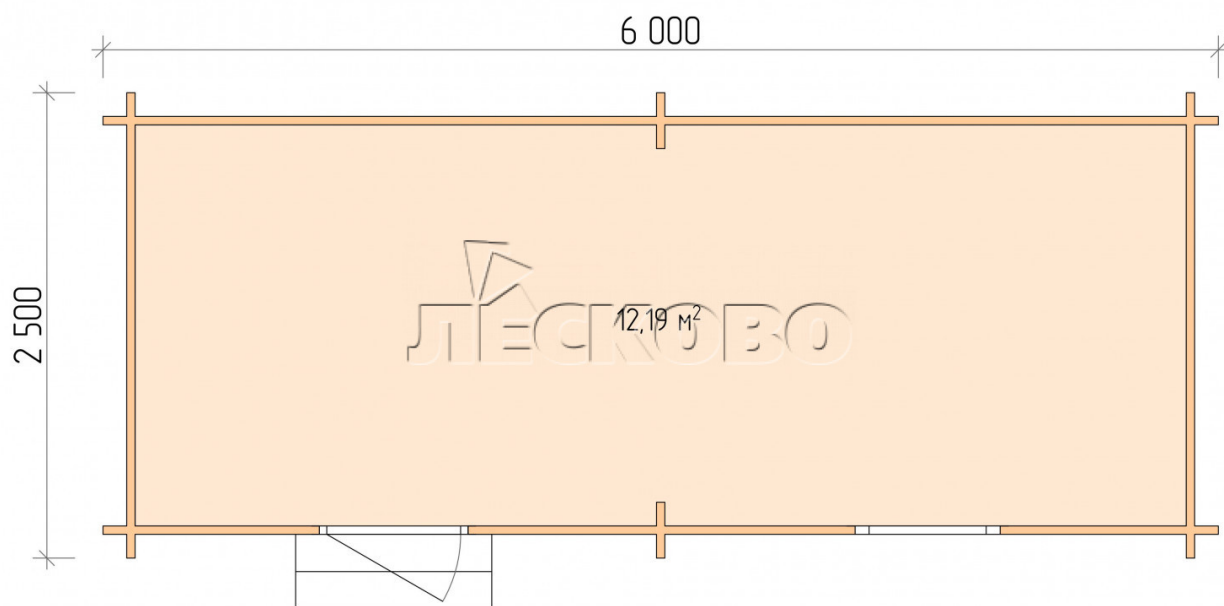

Garden shed "HB" series 6x2.5

Project Dimensions

6 × 2.5 / 12.5 m²

Full house set

2,369 €

Timber

45 mm

65 mm
+ 666 €

Project planning

Разрез

House Kit

- Wall kit: mini-chamber drying chamber 44 × 145 mm with bowls for the project;
- Logs, lower harness: board 45 × 145 mm chamber drying 10-12%;
- Floors: floorboard 35 mm, chamber drying;
- Ceiling: imitation of a bar 20 × 135 mm, chamber drying;
- Wooden windows, glass 4 mm, Single. Treatment with a colorless antiseptic. Hardware;

0.87×0.78 м.1 шт.

- Wooden doors;

1 шт.

7. Platbands: dry planed board 20 × 100 mm;

8. Roof: shingles;

9. Skirting board 35 mm.

+7 (843) 297-76-60

г. Казань, СНТ им. Воровского, уч. 52