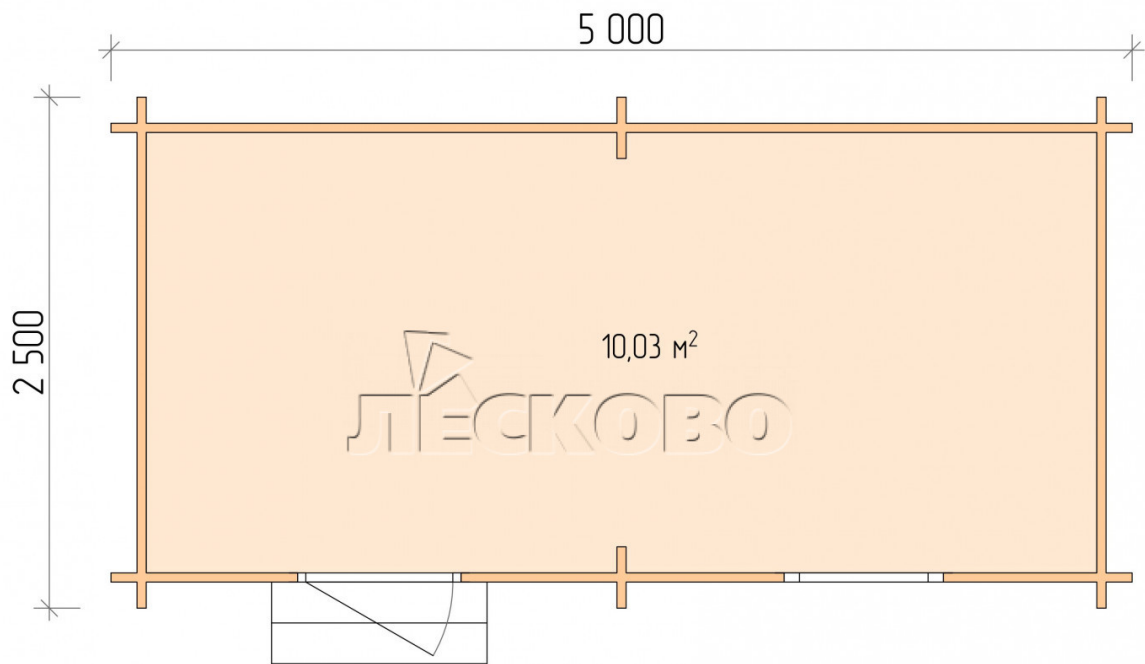

Garden shed "HB" series 5x2.5

Project Dimensions

5 × 2.5 / 10.5 m²

Full house set

2,104 €

Timber

45 mm

65 mm
+ 584 €

Project planning

5 000

2 500

10.03
M²

Разрез

House Kit

- Wall kit: mini-chamber drying chamber 44 × 145 mm with bowls for the project;
- Logs, lower harness: board 45 × 145 mm chamber drying 10-12%;
- Floors: floorboard 35 mm, chamber drying;
- Ceiling: imitation of a bar 20 × 135 mm, chamber drying;
- Wooden windows, glass 4 mm, Single. Treatment with a colorless antiseptic. Hardware;

0.87×0.78 м.1 шт.

- Wooden doors;

1 шт.

7. Platbands: dry planed board 20 × 100 mm;

8. Roof: shingles;

9. Skirting board 35 mm.

+7 (843) 297-76-60

г. Казань, СНТ им. Воровского, уч. 52