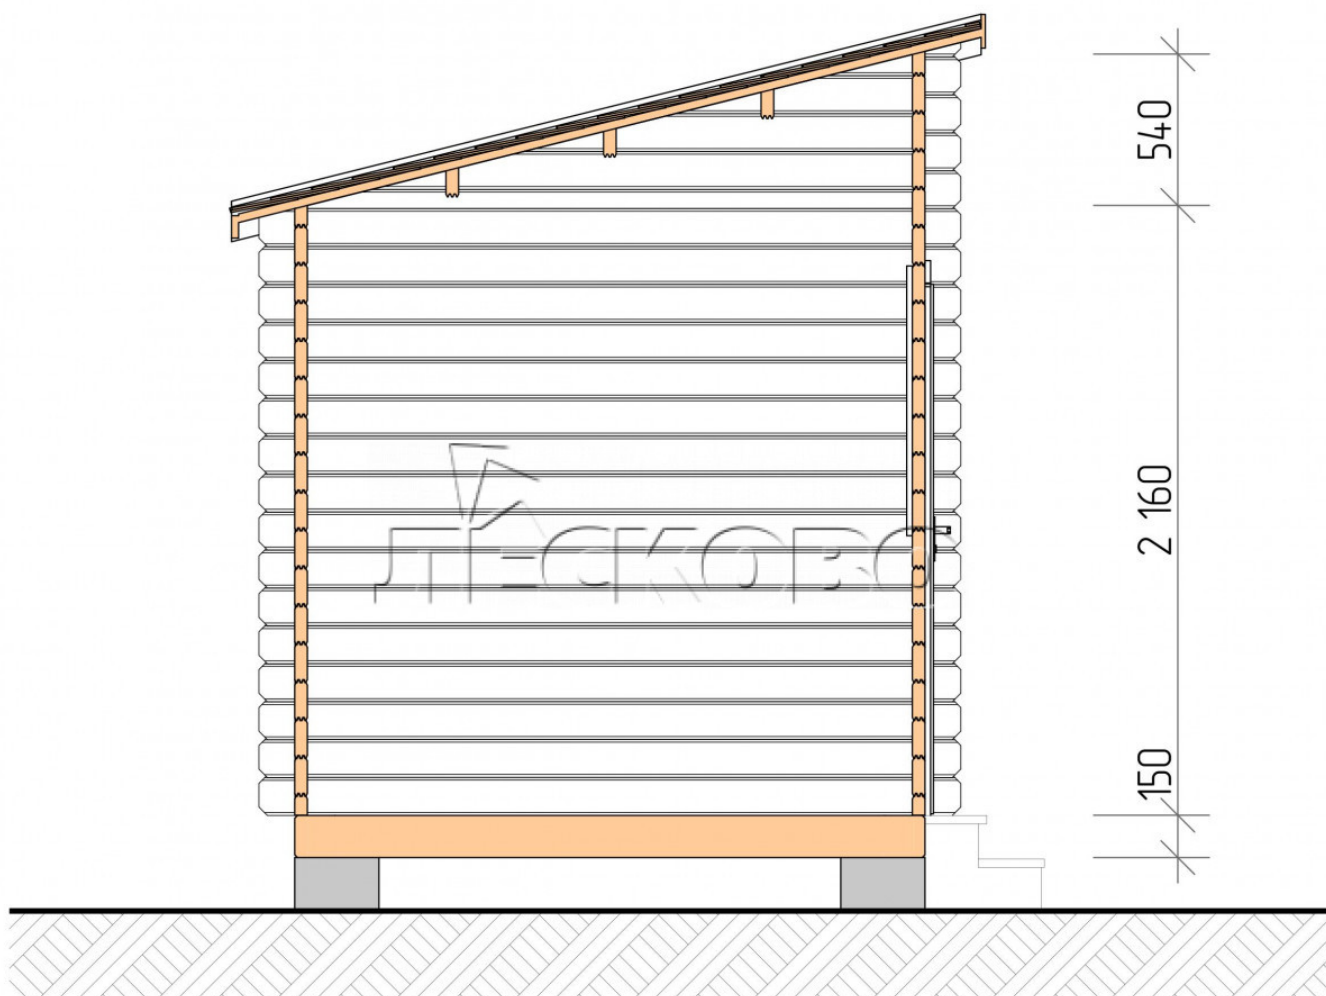

Garden shed "HB" series 5x2.5

Project Dimensions

5 × 2.5 / 10.5 m²

Full house set

2,104 €

Timber

45 mm

65 mm
+ 584 €

Project planning

5 000

2 500

10.03
M²

Разрез

House Kit

- Wall kit: mini-chamber drying chamber 44 × 145 mm with bowls for the project;
- Logs, lower harness: board 45 × 145 mm chamber drying 10-12%;
- Floors: floorboard 35 mm, chamber drying;
- Ceiling: imitation of a bar 20 × 135 mm, chamber drying;
- Wooden windows, glass 4 mm, Single. Treatment with a colorless antiseptic. Hardware;

0.87×0.78 м.1 шт.

- Wooden doors;

1 шт.

7. Platbands: dry planed board 20 × 100 mm;

8. Roof: shingles;

9. Skirting board 35 mm.

+7 (843) 297-76-60

г. Казань, СНТ им. Воровского, уч. 52