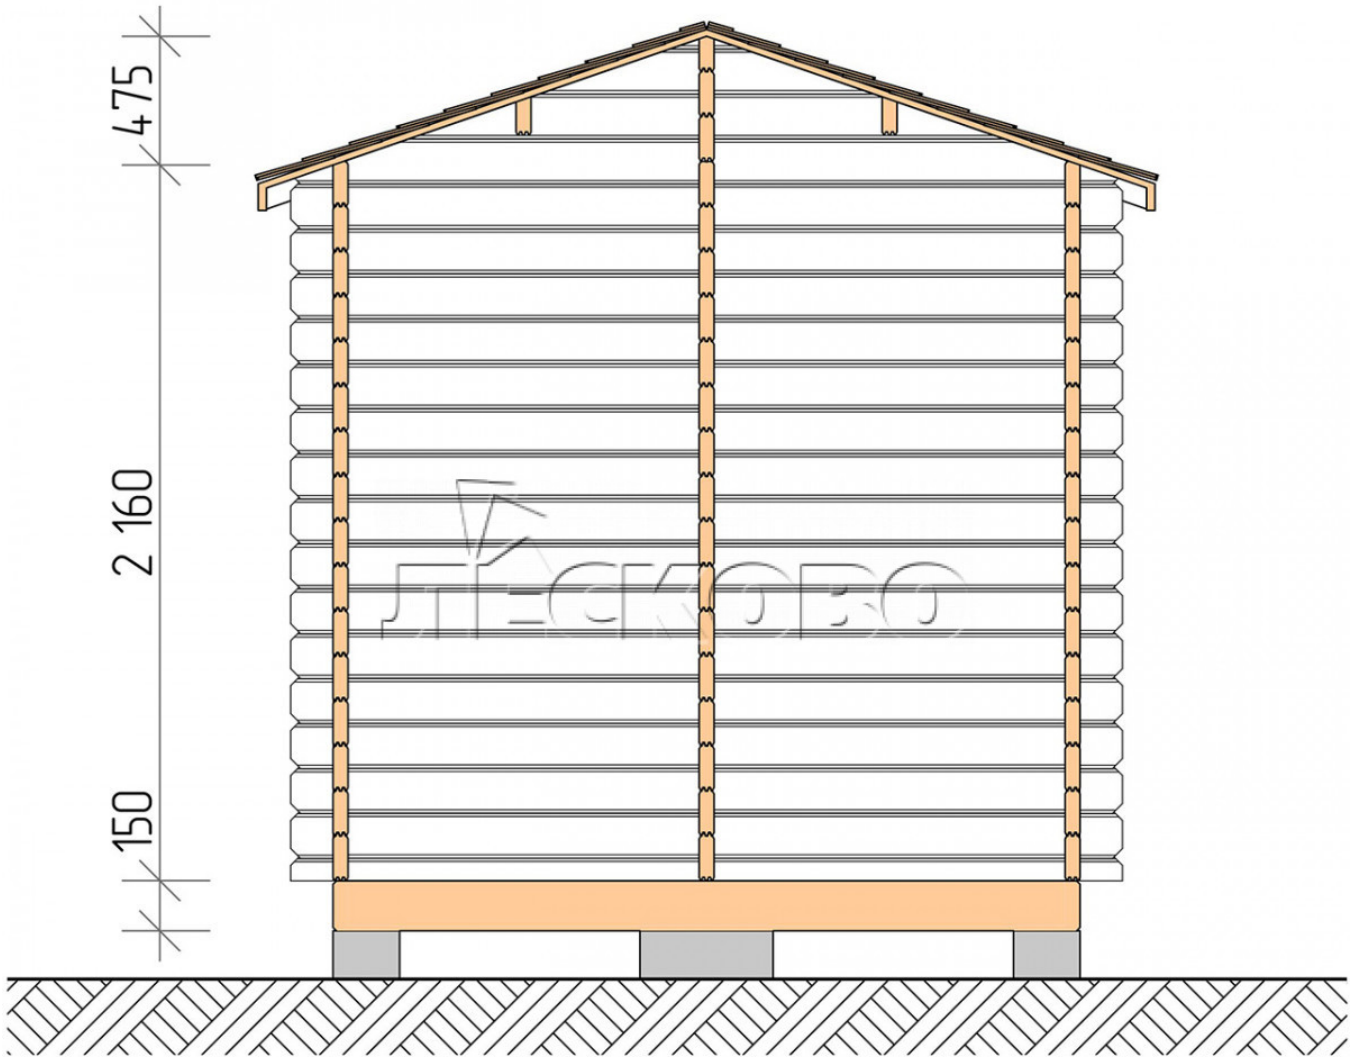

Garden shed "HB" series 2.5×2

Project Dimensions

2.5 × 2 / 3.8 m²

Full house set

1,337 €

Timber

45 MM

65 MM
+ 337 €

Project planning

Разрез

House Kit

- Wall kit: mini-chamber drying chamber 44 × 145 mm with bowls for the project;
- Logs, lower harness: board 45 × 145 mm chamber drying 10-12%;
- Floors: floorboard 35 mm, chamber drying;
- Ceiling: imitation of a bar 20 × 135 mm, chamber drying;
- Wooden windows, glass 4 mm, Single. Treatment with a colorless antiseptic. Hardware;
 {{ attribute_windows }}
- Wooden doors;

2 шт.

7. Platbands: dry planed board 20 × 100 mm;

8. Roof: shingles;

9. Skirting board 35 mm.

+7 (843) 297-76-60

г. Казань, СНТ им. Воровского, уч. 52