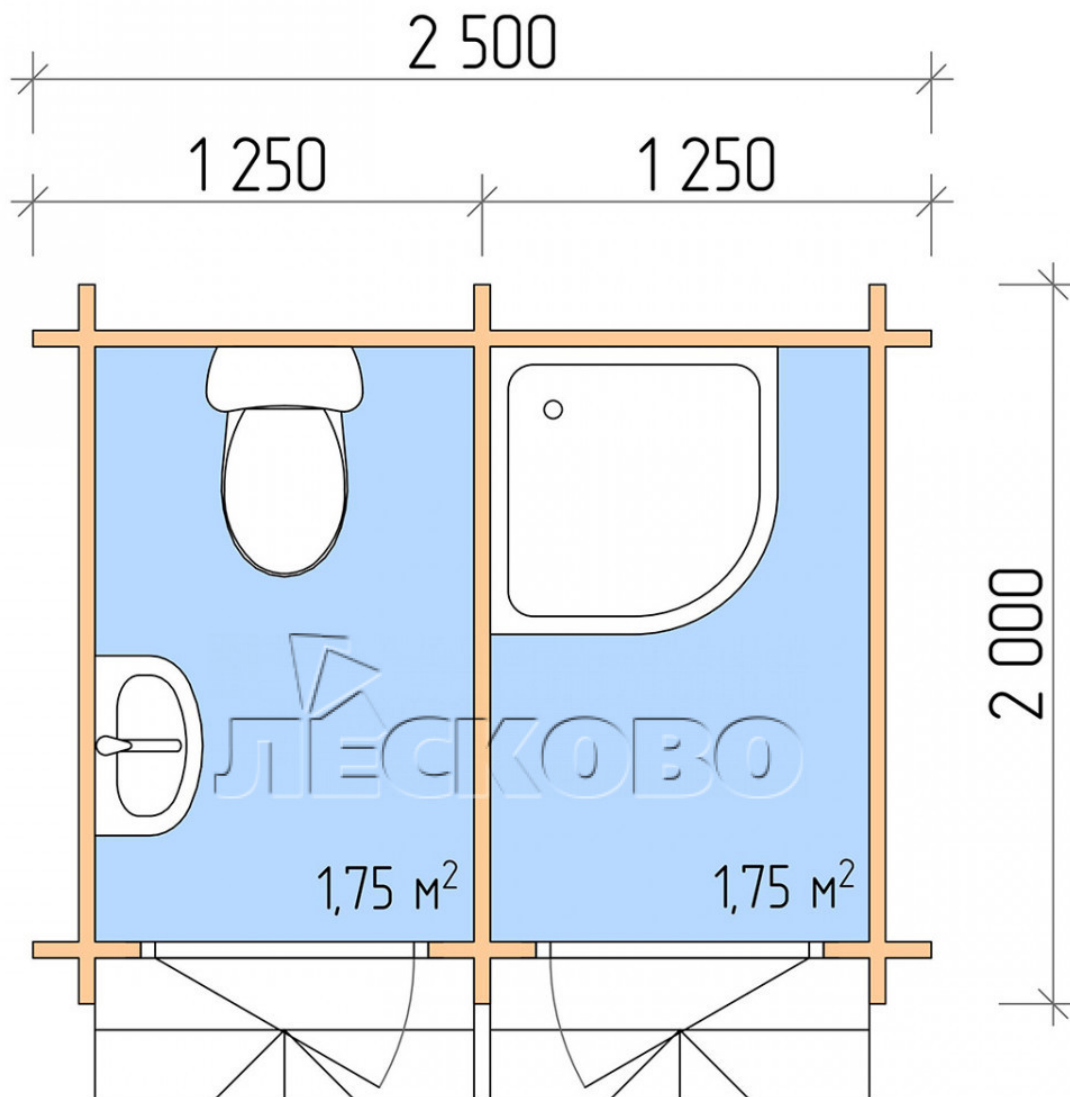

Garden shed "HB" series 2.5×2

Project Dimensions

2.5 × 2 / 3.8 m²

Full house set

1,337 €

Timber

45 MM

65 MM
+ 337 €

Project planning

Разрез

House Kit

- Wall kit: mini-chamber drying chamber 44 × 145 mm with bowls for the project;
- Logs, lower harness: board 45 × 145 mm chamber drying 10-12%;
- Floors: floorboard 35 mm, chamber drying;
- Ceiling: imitation of a bar 20 × 135 mm, chamber drying;
- Wooden windows, glass 4 mm, Single. Treatment with a colorless antiseptic. Hardware;
 {{ attribute_windows }}
- Wooden doors;

2 шт.

7. Platbands: dry planed board 20 × 100 mm;

8. Roof: shingles;

9. Skirting board 35 mm.

+7 (843) 297-76-60

г. Казань, СНТ им. Воровского, уч. 52