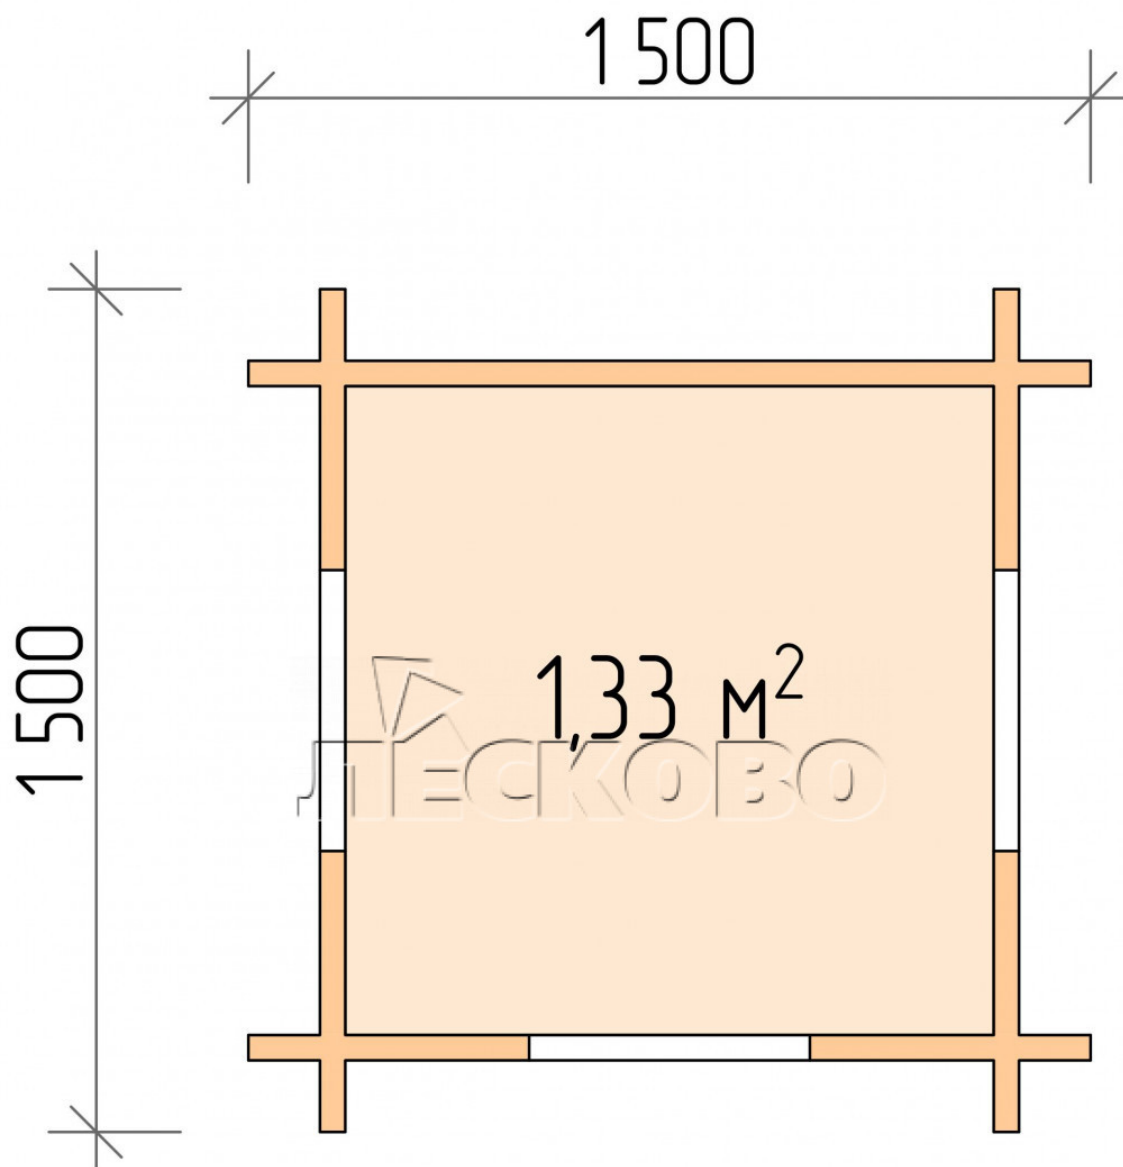

Playhouse "DD" series 1.5×1.5

Project Dimensions

1.5 × 1.5 / 1.4 m²

Full house set

440 €

Timber

45 mm

65 mm
+ 114 €

Project planning

1 500

1 500

Разрез

House Kit

- Wall kit: mini-chamber drying chamber 44 × 145 mm with bowls for the project;
- Logs, lower harness: board 45 × 145 mm chamber drying 10-12%;
- Floors: floorboard 35 mm, chamber drying;
- Ceiling: imitation of a bar 20 × 135 mm, chamber drying;
- Platbands: dry planed board 20 × 100 mm;
- Roof: shingles;

- Skirting board 35 mm.

+7 (843) 297-76-60

г. Казань, СНТ им. Воровского, уч. 52