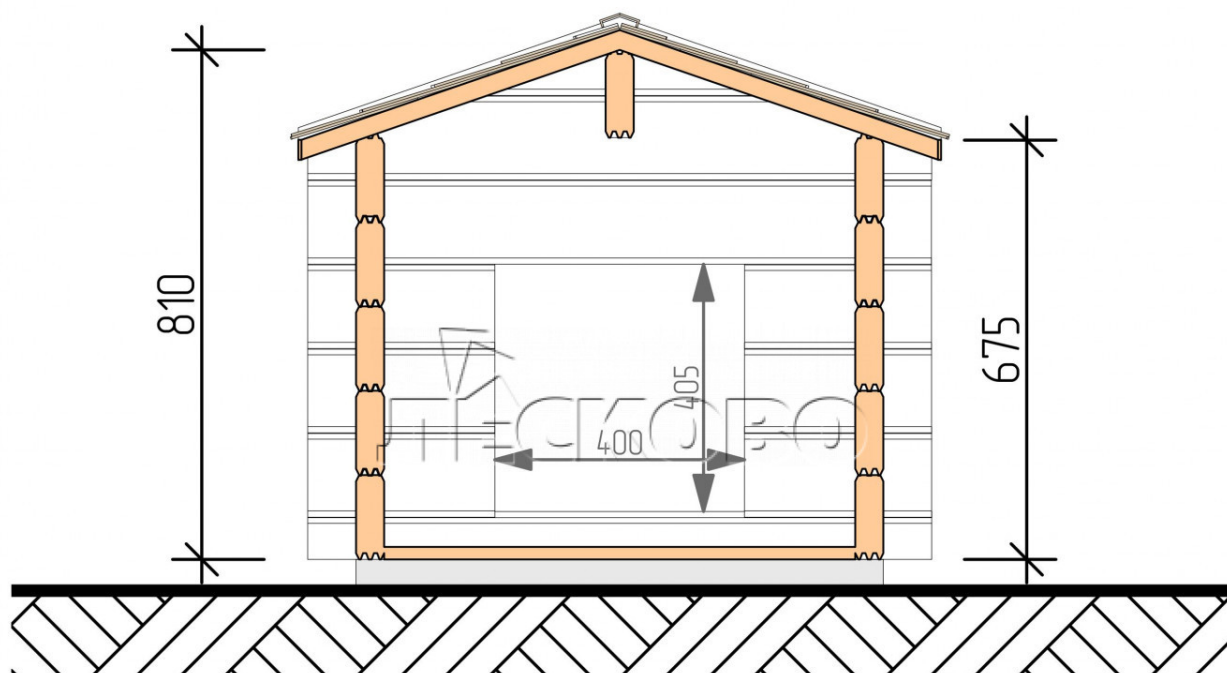

Разрез

+7 (843) 297-76-60

г. Казань, СНТ им. Воровского, уч. 52