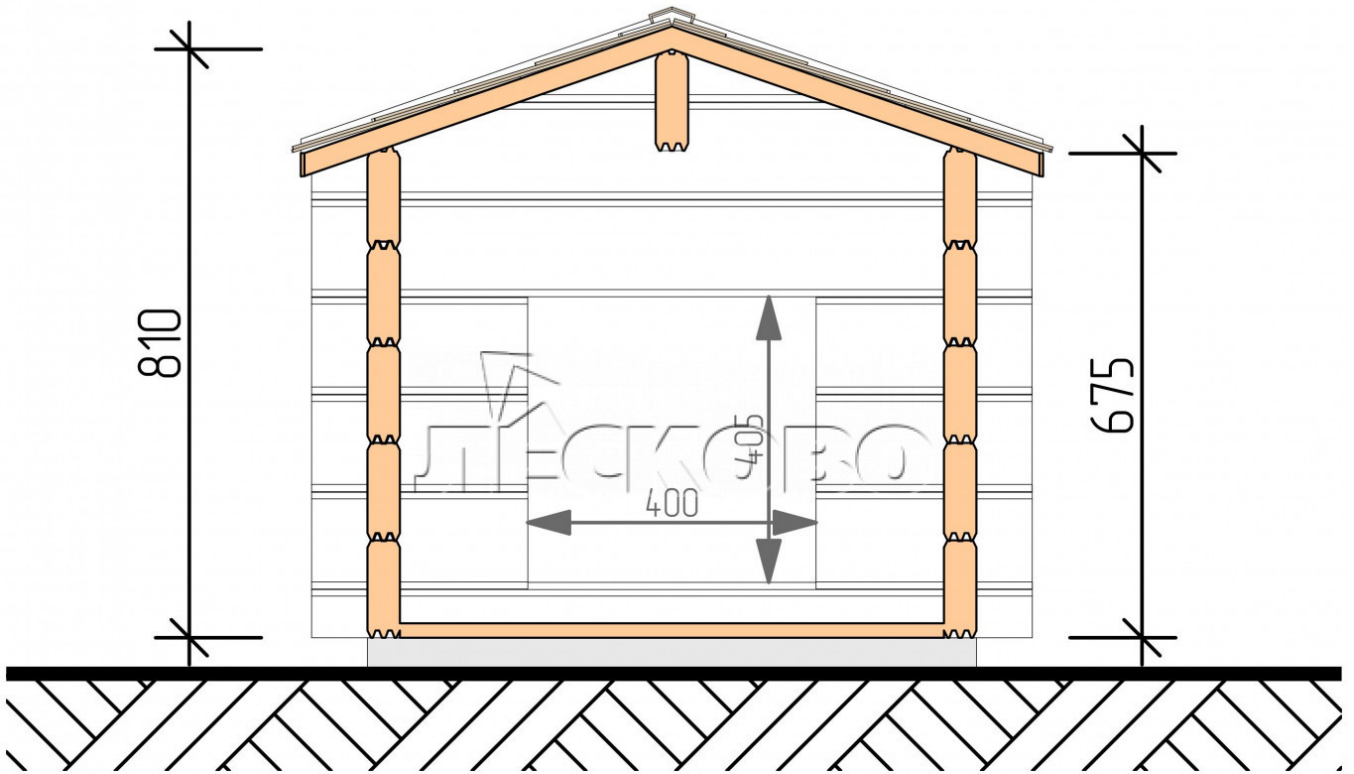

Разрез

+7 (843) 297-76-60

г. Казань, СНТ им. Воровского, уч. 52