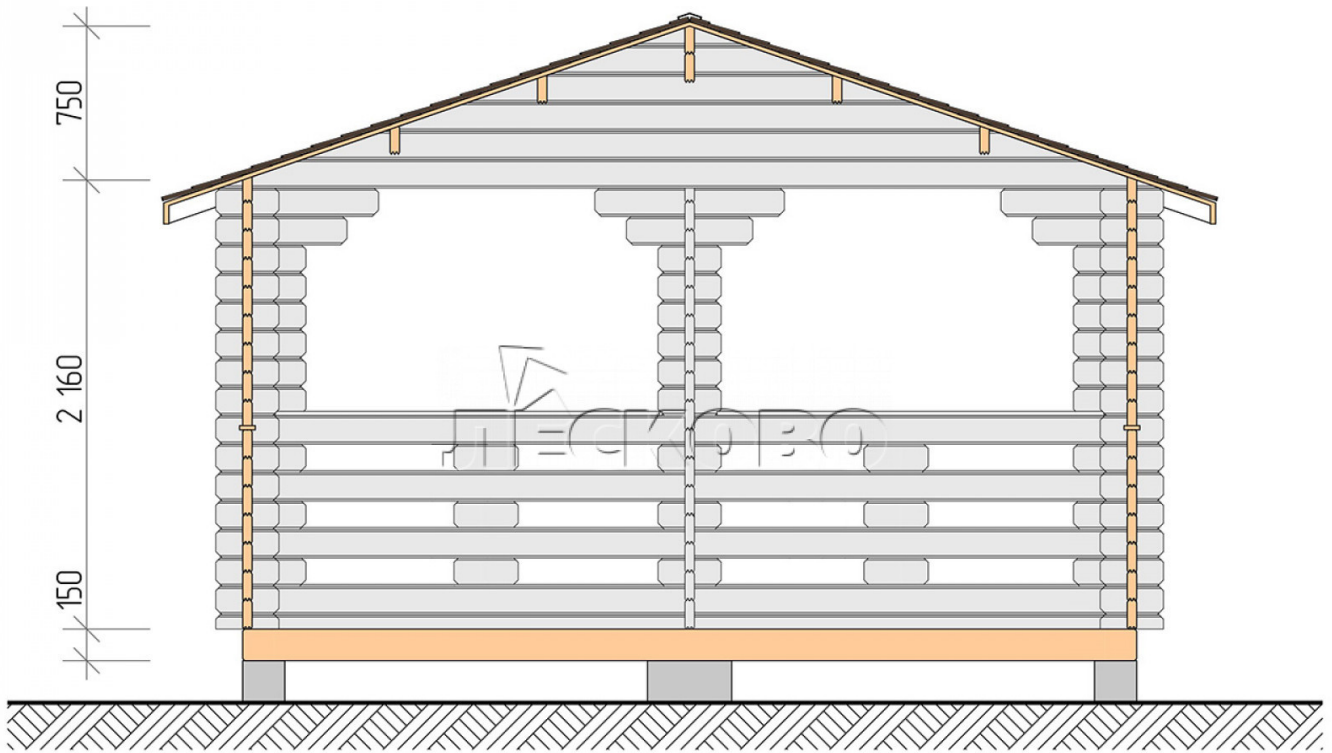

## Gazebo "BS" serie 4.5x5

Project Dimensions

4.5 × 5 / 19.8 m<sup>2</sup>

Full house set

**2,361 €**

# Разрез

### House Kit

- Wall kit: mini-chamber drying chamber 44 × 145 mm with bowls for the project. The material of the tree is spruce, pine (GOST 8486). Humidity 12-14%. The height of the walls is 2.16 m;
- Logs, lower harness: board 45 × 145 mm chamber drying 10-12%;
- Floors: floorboard 35 mm, chamber drying;
- Ceiling: imitation of a bar 20 × 135 mm, chamber drying;
- Platbands: dry planed board 20 × 100 mm;
- Roof: shingles;