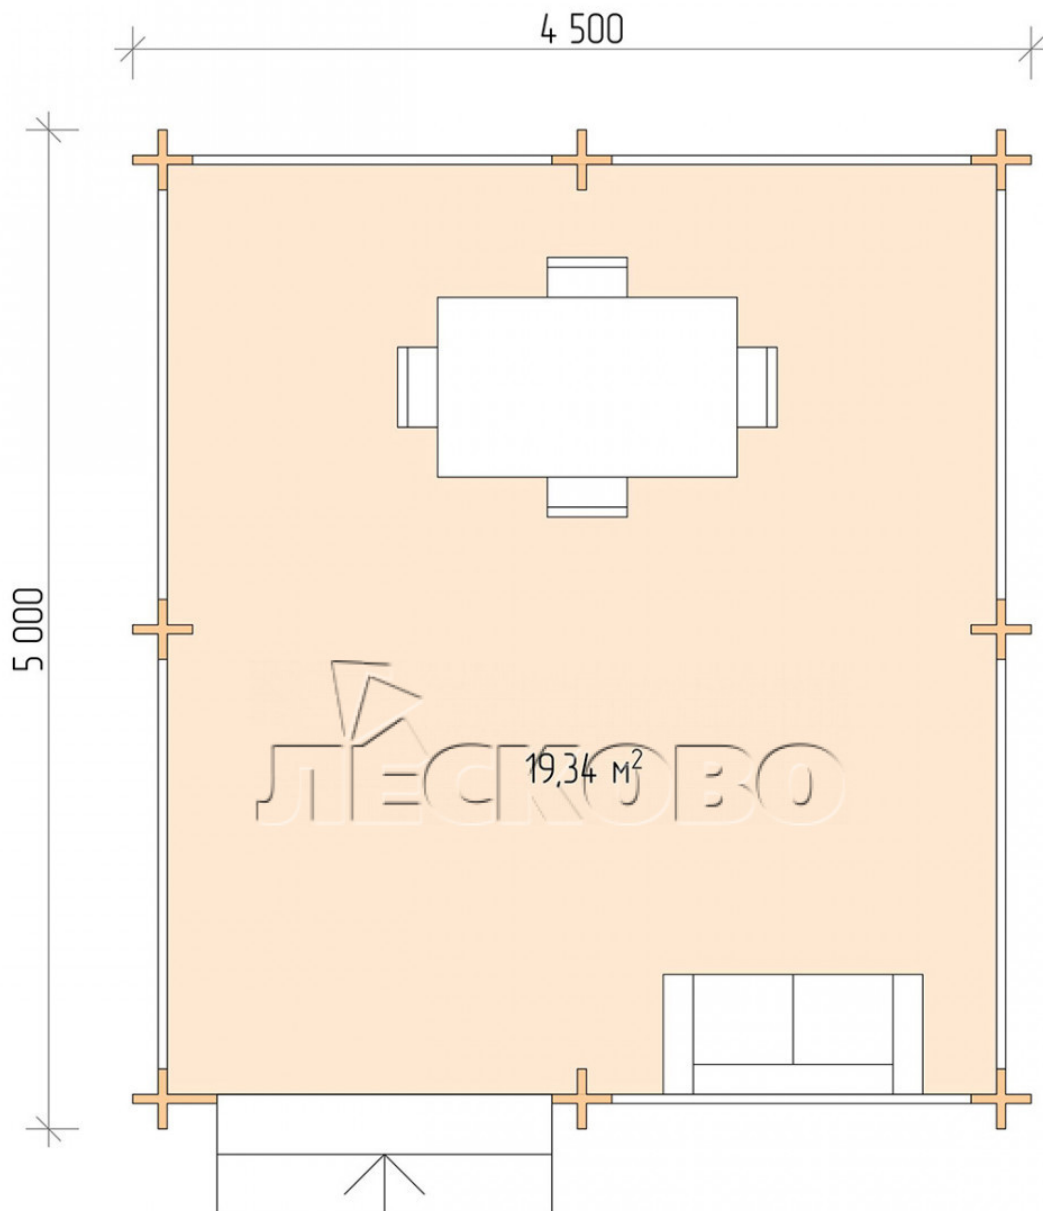

## Gazebo "BS" serie 4.5x5

Project Dimensions

4.5 × 5 / 19.8 m<sup>2</sup>

Full house set

**2,361 €**

# Разрез

### House Kit

- Wall kit: mini-chamber drying chamber 44 × 145 mm with bowls for the project. The material of the tree is spruce, pine (GOST 8486). Humidity 12-14%. The height of the walls is 2.16 m;
- Logs, lower harness: board 45 × 145 mm chamber drying 10-12%;
- Floors: floorboard 35 mm, chamber drying;
- Ceiling: imitation of a bar 20 × 135 mm, chamber drying;
- Platbands: dry planed board 20 × 100 mm;
- Roof: shingles;