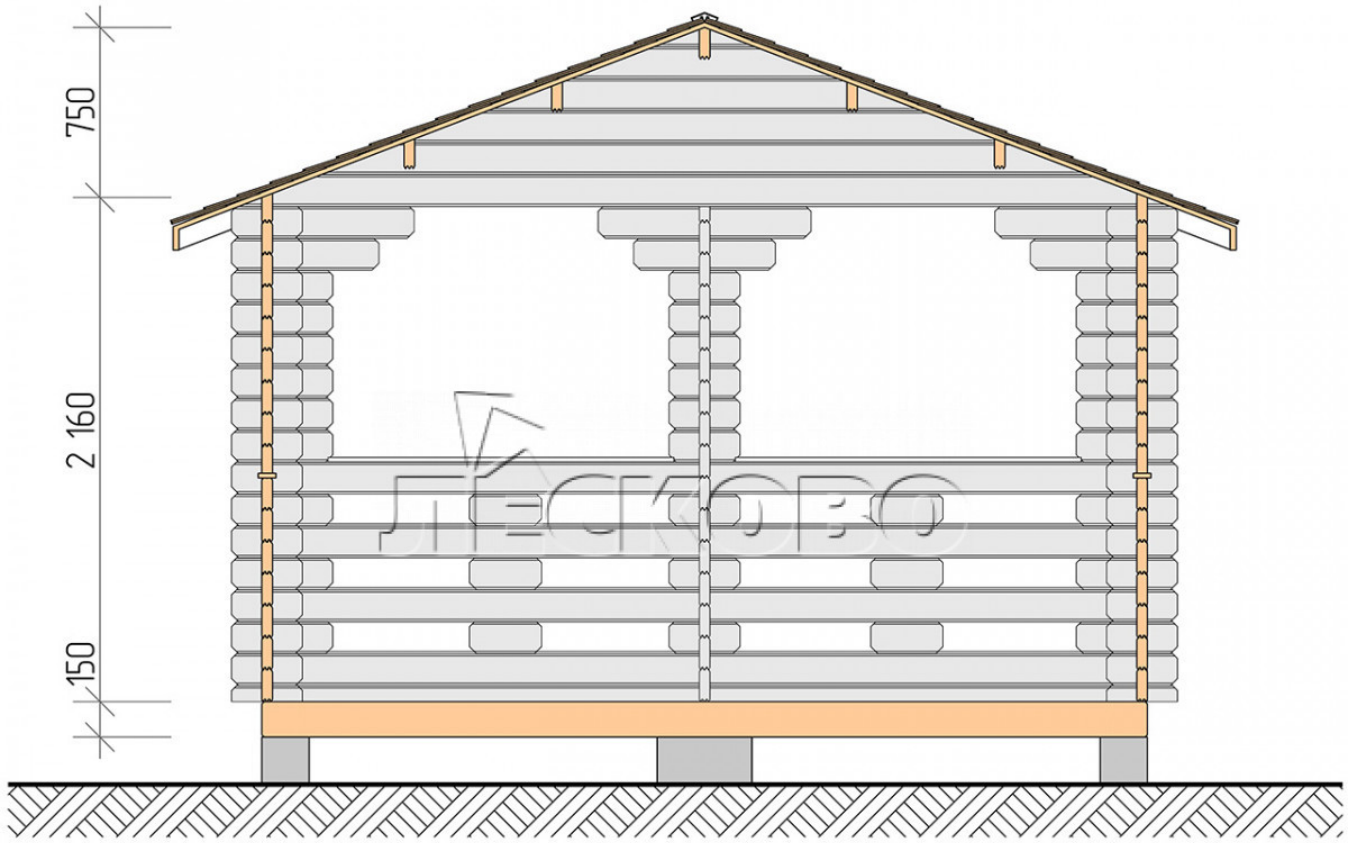

## Gazebo "BS" series 4×4.5

Project Dimensions

4 × 4.5 / 15.6 m<sup>2</sup>

Full house set

**2,074 €**

### Timber

45 MM

65 MM  
+ 464 €

# Разрез