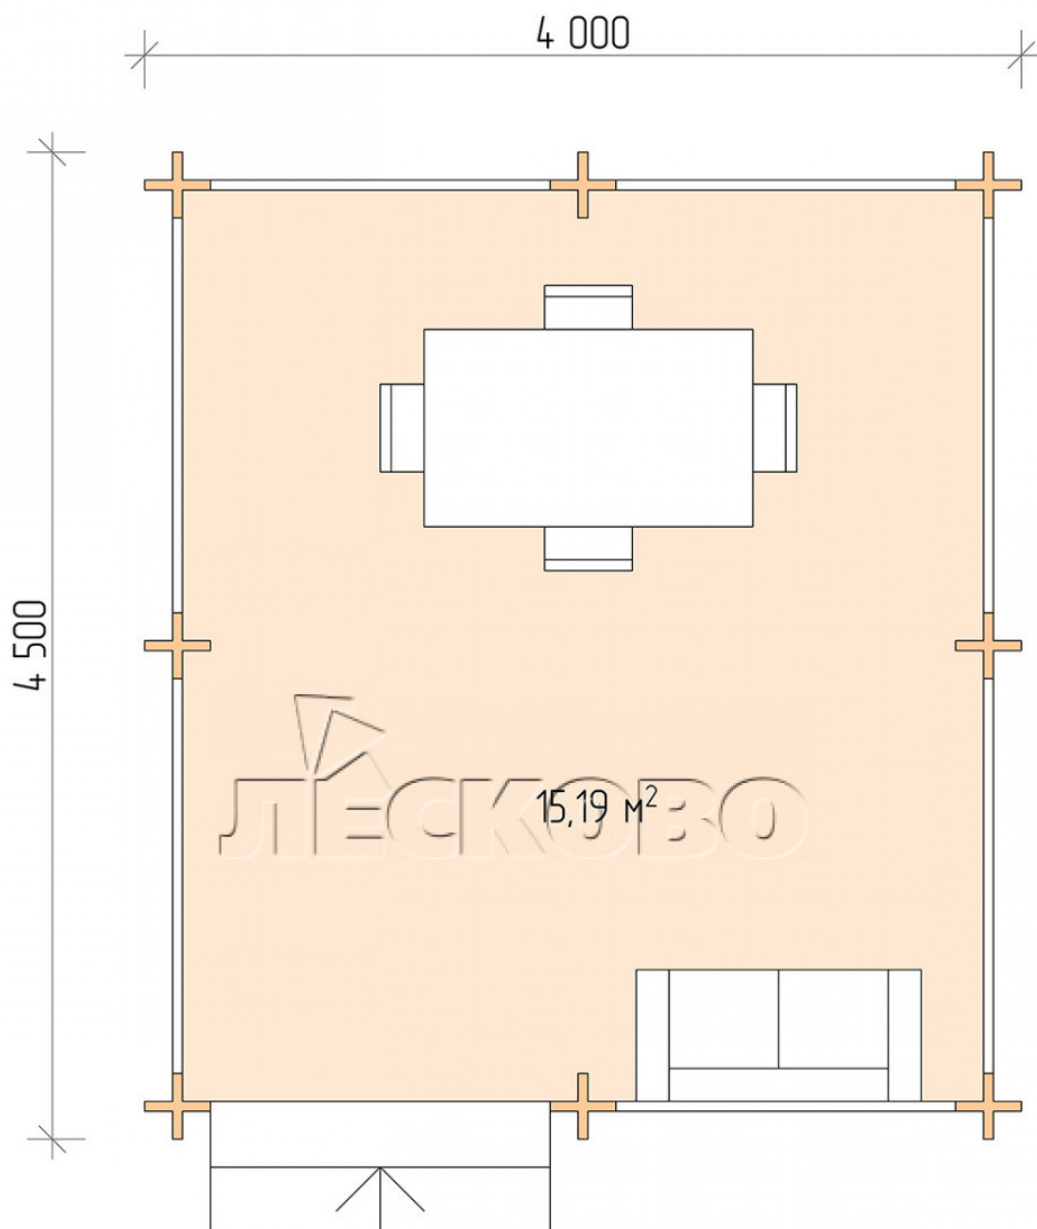

## Gazebo "BS" series 4×4.5

Project Dimensions

4 × 4.5 / 15.6 m<sup>2</sup>

Full house set

**2,074 €**

## Project planning

# Разрез

### House Kit

- Wall kit: mini-chamber drying chamber  $44 \times 145$  mm with bowls for the project. The material of the tree is spruce, pine (GOST 8486). Humidity 12-14%. The height of the walls is 2.16 m;
- Logs, lower harness: board  $45 \times 145$  mm chamber drying 10-12%;
- Floors: floorboard 35 mm, chamber drying;
- Ceiling: imitation of a bar  $20 \times 135$  mm, chamber drying;
- Platbands: dry planed board  $20 \times 100$  mm;
- Roof: shingles;