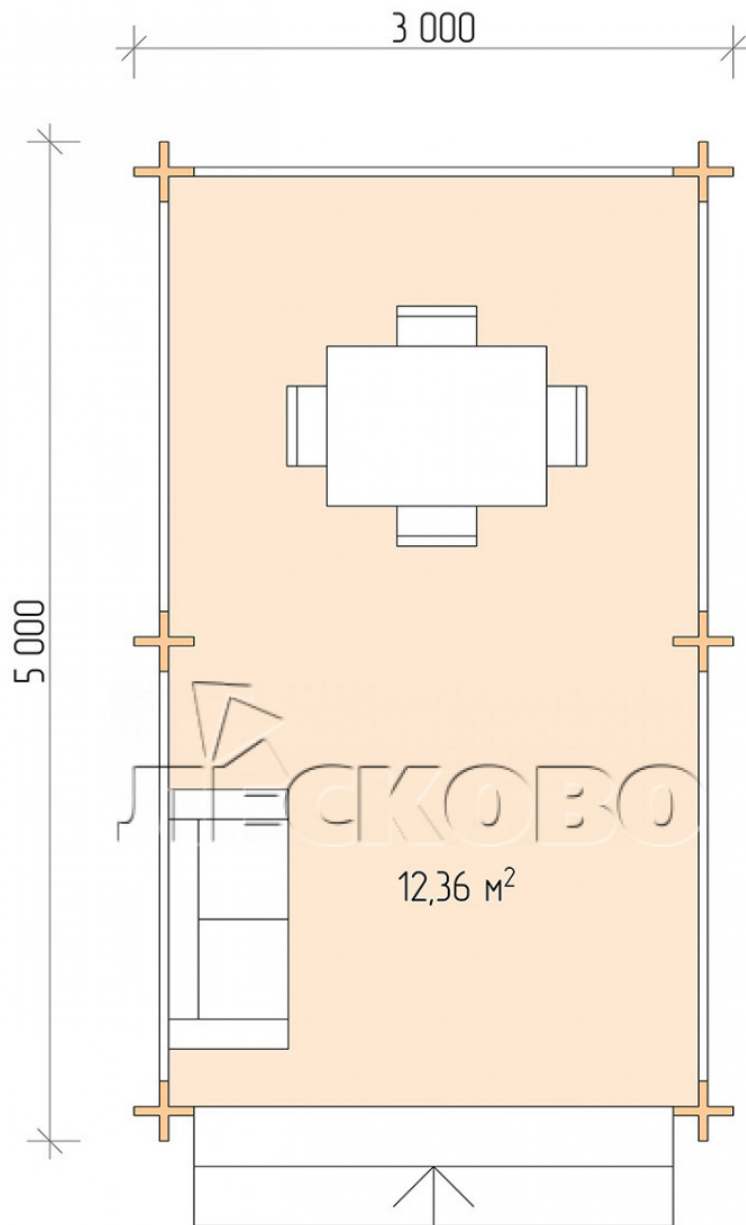

Gazebo "BS" series 3×5

Project Dimensions

3 × 5 / 12.7 m²

Full house set

1,696 €

Timber

45 MM

65 MM
+ 361 €

Project planning

3 000

5 000

12,36
M²

Разрез

House Kit

- Wall kit: mini-chamber drying chamber 44 × 145 mm with bowls for the project. The material of the tree is spruce, pine (GOST 8486). Humidity 12-14%. The height of the walls is 2.16 m;
- Logs, lower harness: board 45 × 145 mm chamber drying 10-12%;
- Floors: floorboard 35 mm, chamber drying;
- Ceiling: imitation of a bar 20 × 135 mm, chamber drying;
- Platbands: dry planed board 20 × 100 mm;
- Roof: shingles;

- Skirting board 35 mm.

+7 (843) 297-76-60

г. Казань, СНТ им. Воровского, уч. 52