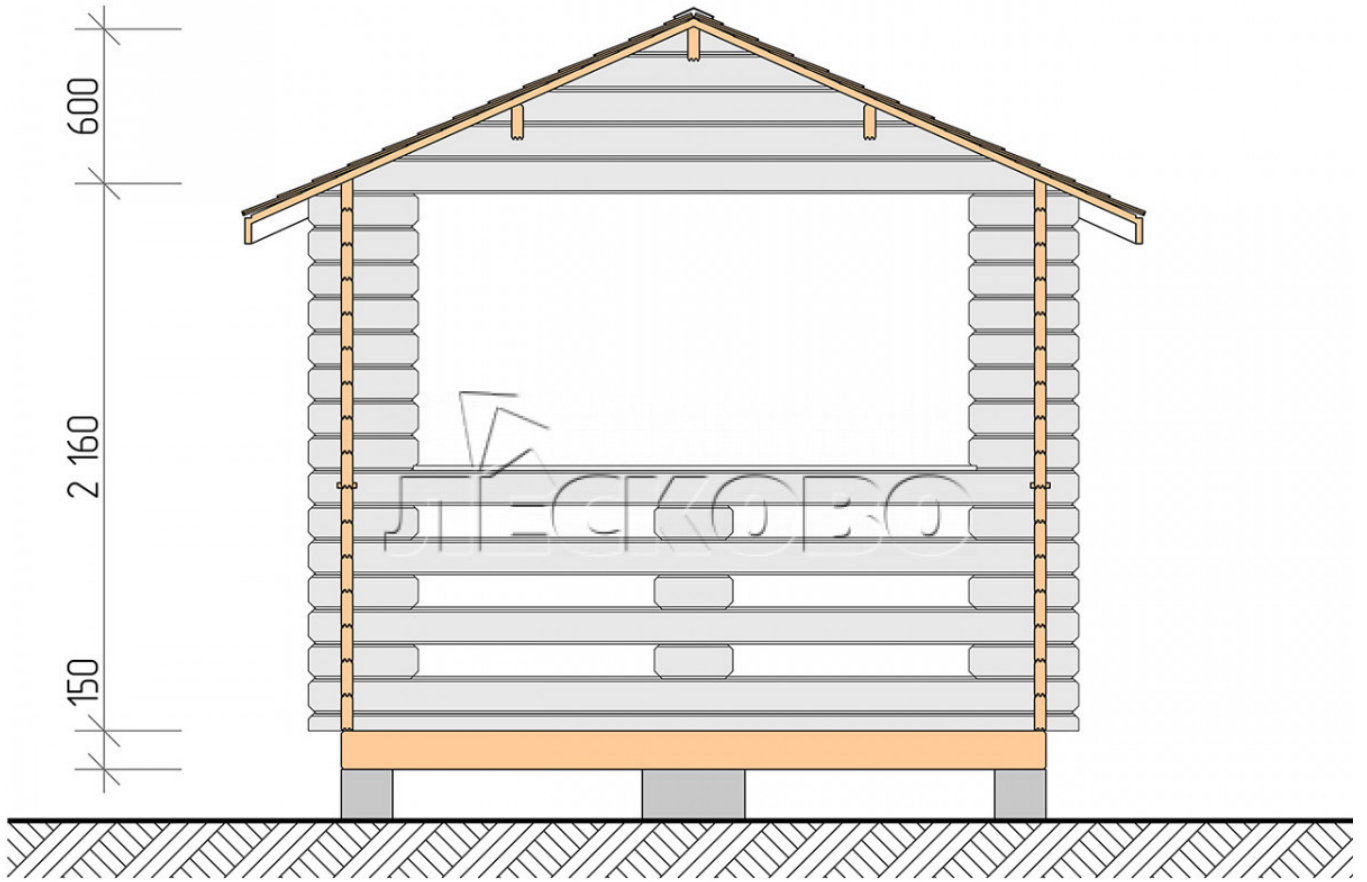

Gazebo "BS" series 3×5

Project Dimensions

3 × 5 / 12.7 m²

Full house set

1,696 €

Timber

45 MM

65 MM
+ 361 €

Project planning

3 000

5 000

12,36
M²

Разрез

House Kit

- Wall kit: mini-chamber drying chamber 44 × 145 mm with bowls for the project. The material of the tree is spruce, pine (GOST 8486). Humidity 12-14%. The height of the walls is 2.16 m;
- Logs, lower harness: board 45 × 145 mm chamber drying 10-12%;
- Floors: floorboard 35 mm, chamber drying;
- Ceiling: imitation of a bar 20 × 135 mm, chamber drying;
- Platbands: dry planed board 20 × 100 mm;
- Roof: shingles;