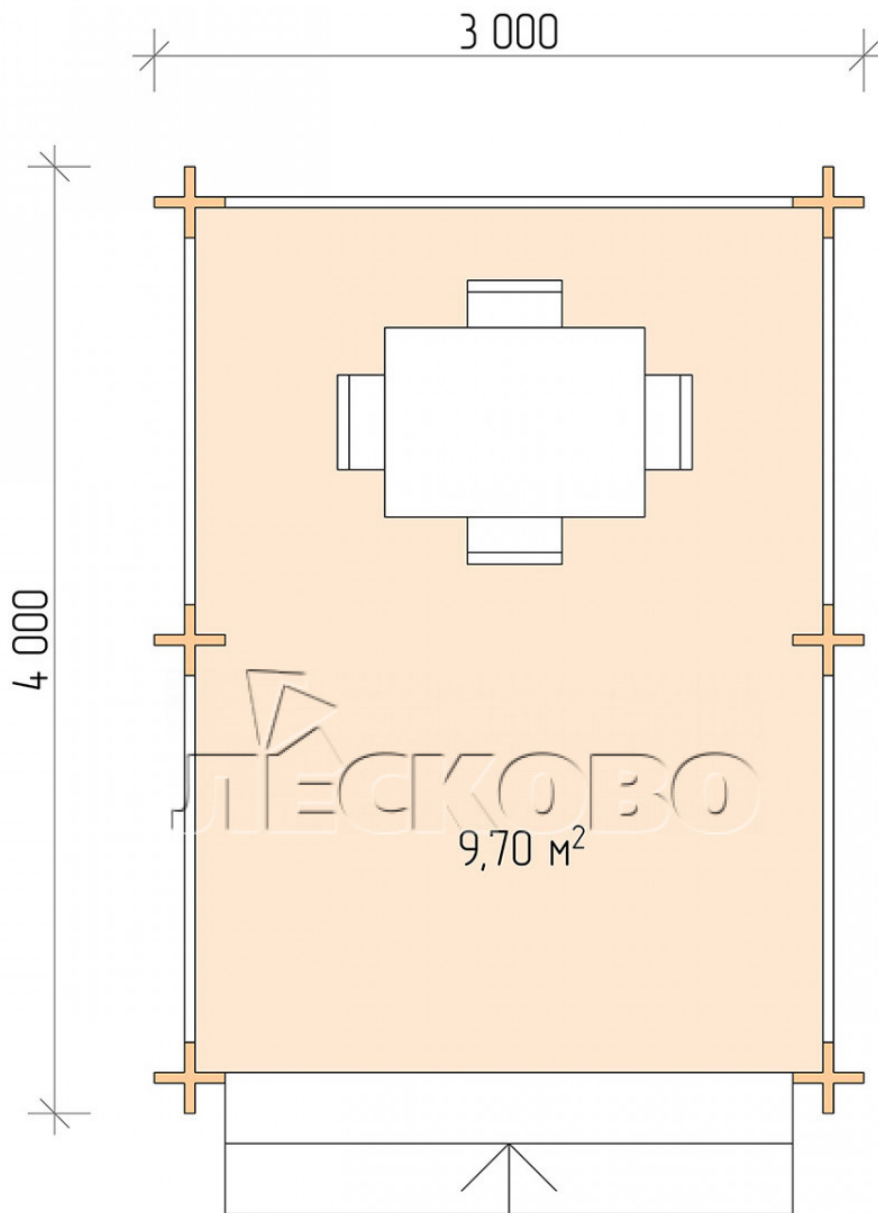

## Gazebo "BS" series 3x4

Project Dimensions

3 × 4 / 10 m<sup>2</sup>

Full house set

**1,433 €**

# Разрез

### House Kit

- Wall kit: mini-chamber drying chamber 44 × 145 mm with bowls for the project. The material of the tree is spruce, pine (GOST 8486). Humidity 12-14%. The height of the walls is 2.16 m;
- Logs, lower harness: board 45 × 145 mm chamber drying 10-12%;
- Floors: floorboard 35 mm, chamber drying;
- Ceiling: imitation of a bar 20 × 135 mm, chamber drying;
- Platbands: dry planed board 20 × 100 mm;
- Roof: shingles;