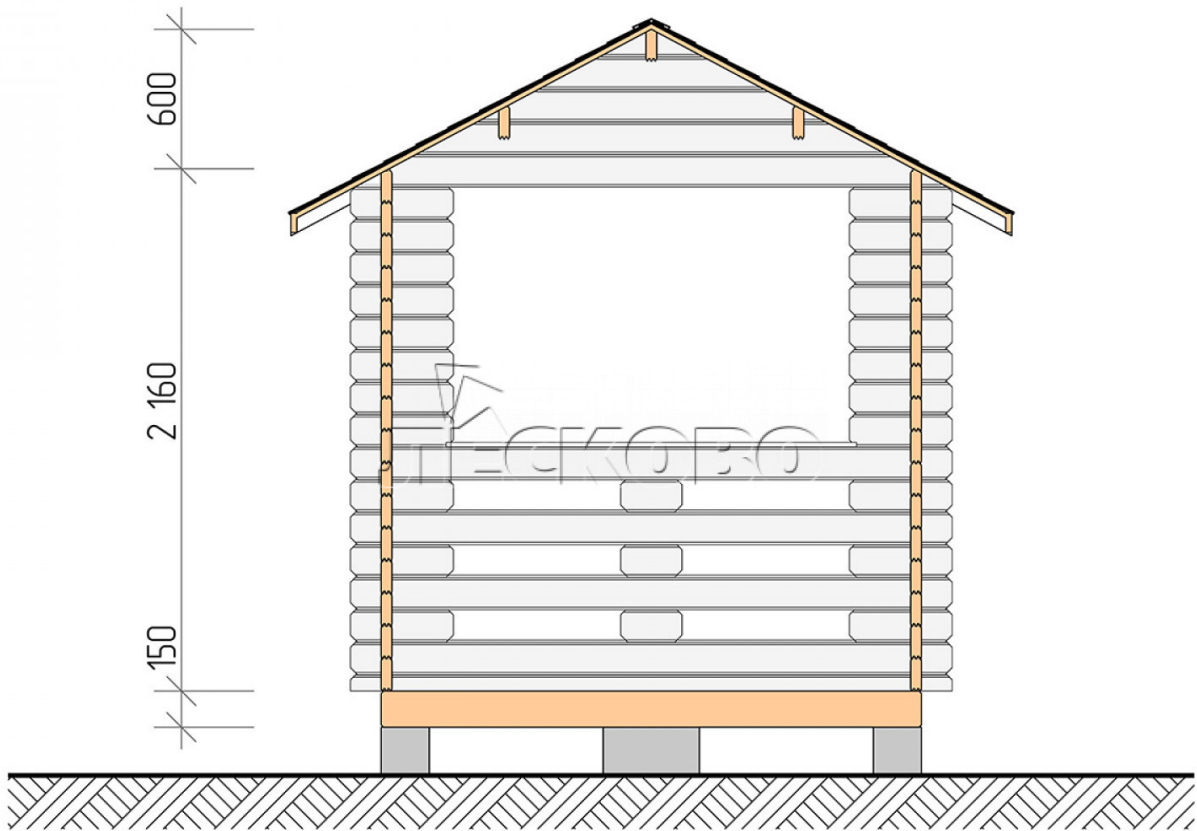

Gazebo "BS" series 2.5×3

Project Dimensions

2.5 × 3 / 5.9 m²

Full house set

1,044 €

Timber

45 MM

65 MM
+ 241 €

Project planning

2 500

3 000

5,72

M²

Разрез

House Kit

- Wall kit: mini-chamber drying chamber 44 × 145 mm with bowls for the project. The material of the tree is spruce, pine (GOST 8486). Humidity 12-14%. The height of the walls is 2.16 m;
- Logs, lower harness: board 45 × 145 mm chamber drying 10-12%;
- Floors: floorboard 35 mm, chamber drying;
- Ceiling: imitation of a bar 20 × 135 mm, chamber drying;
- Platbands: dry planed board 20 × 100 mm;
- Roof: shingles;