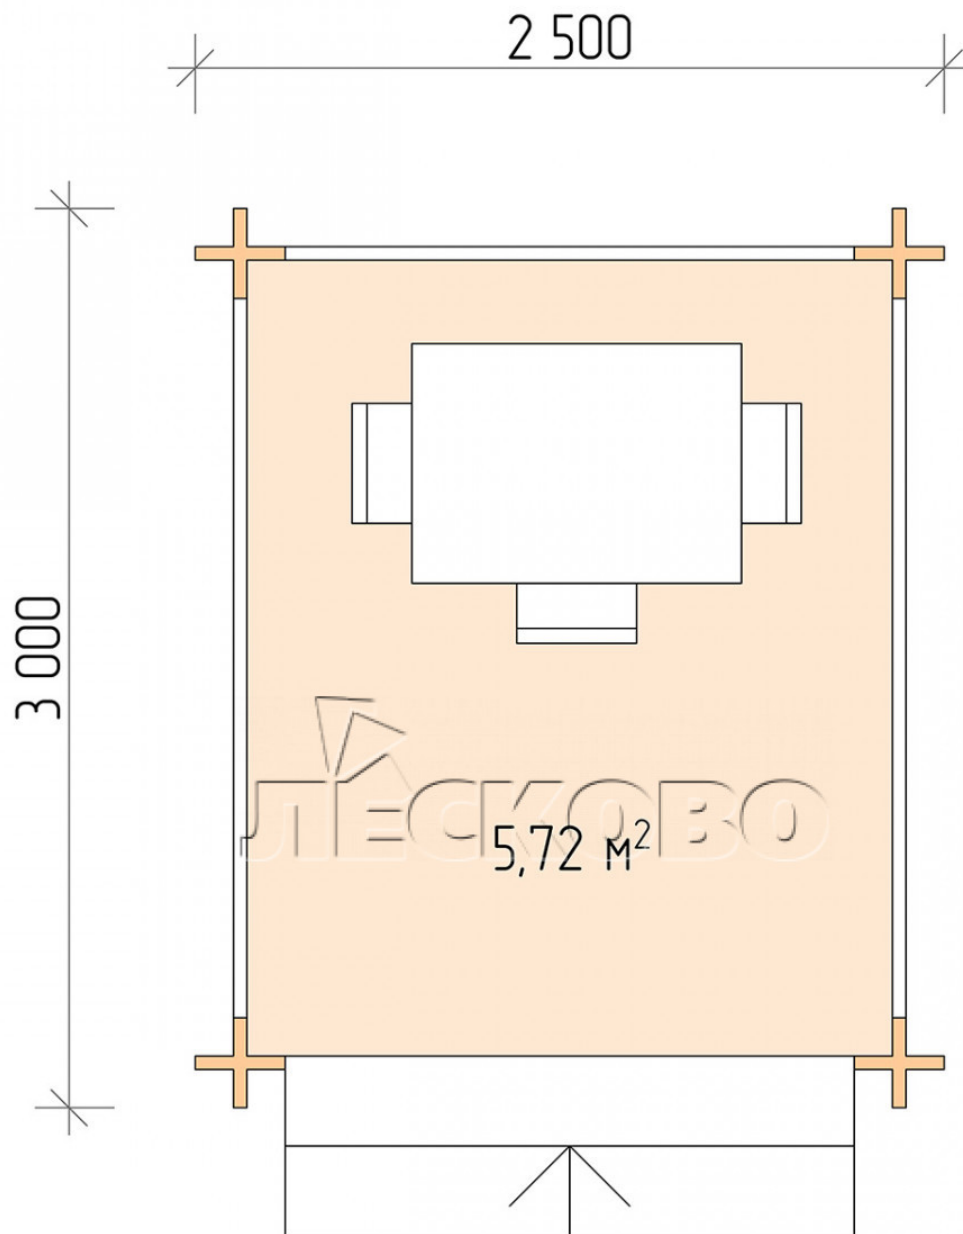

Gazebo "BS" series 2.5×3

Project Dimensions

2.5 × 3 / 5.9 m²

Full house set

1,044 €

Timber

45 MM

65 MM
+ 241 €

Project planning

2 500

3 000

5,72

M²

Разрез

House Kit

- Wall kit: mini-chamber drying chamber 44 × 145 mm with bowls for the project. The material of the tree is spruce, pine (GOST 8486). Humidity 12-14%. The height of the walls is 2.16 m;
- Logs, lower harness: board 45 × 145 mm chamber drying 10-12%;
- Floors: floorboard 35 mm, chamber drying;
- Ceiling: imitation of a bar 20 × 135 mm, chamber drying;
- Platbands: dry planed board 20 × 100 mm;
- Roof: shingles;

- Skirting board 35 mm.

+7 (843) 297-76-60

г. Казань, СНТ им. Воровского, уч. 52