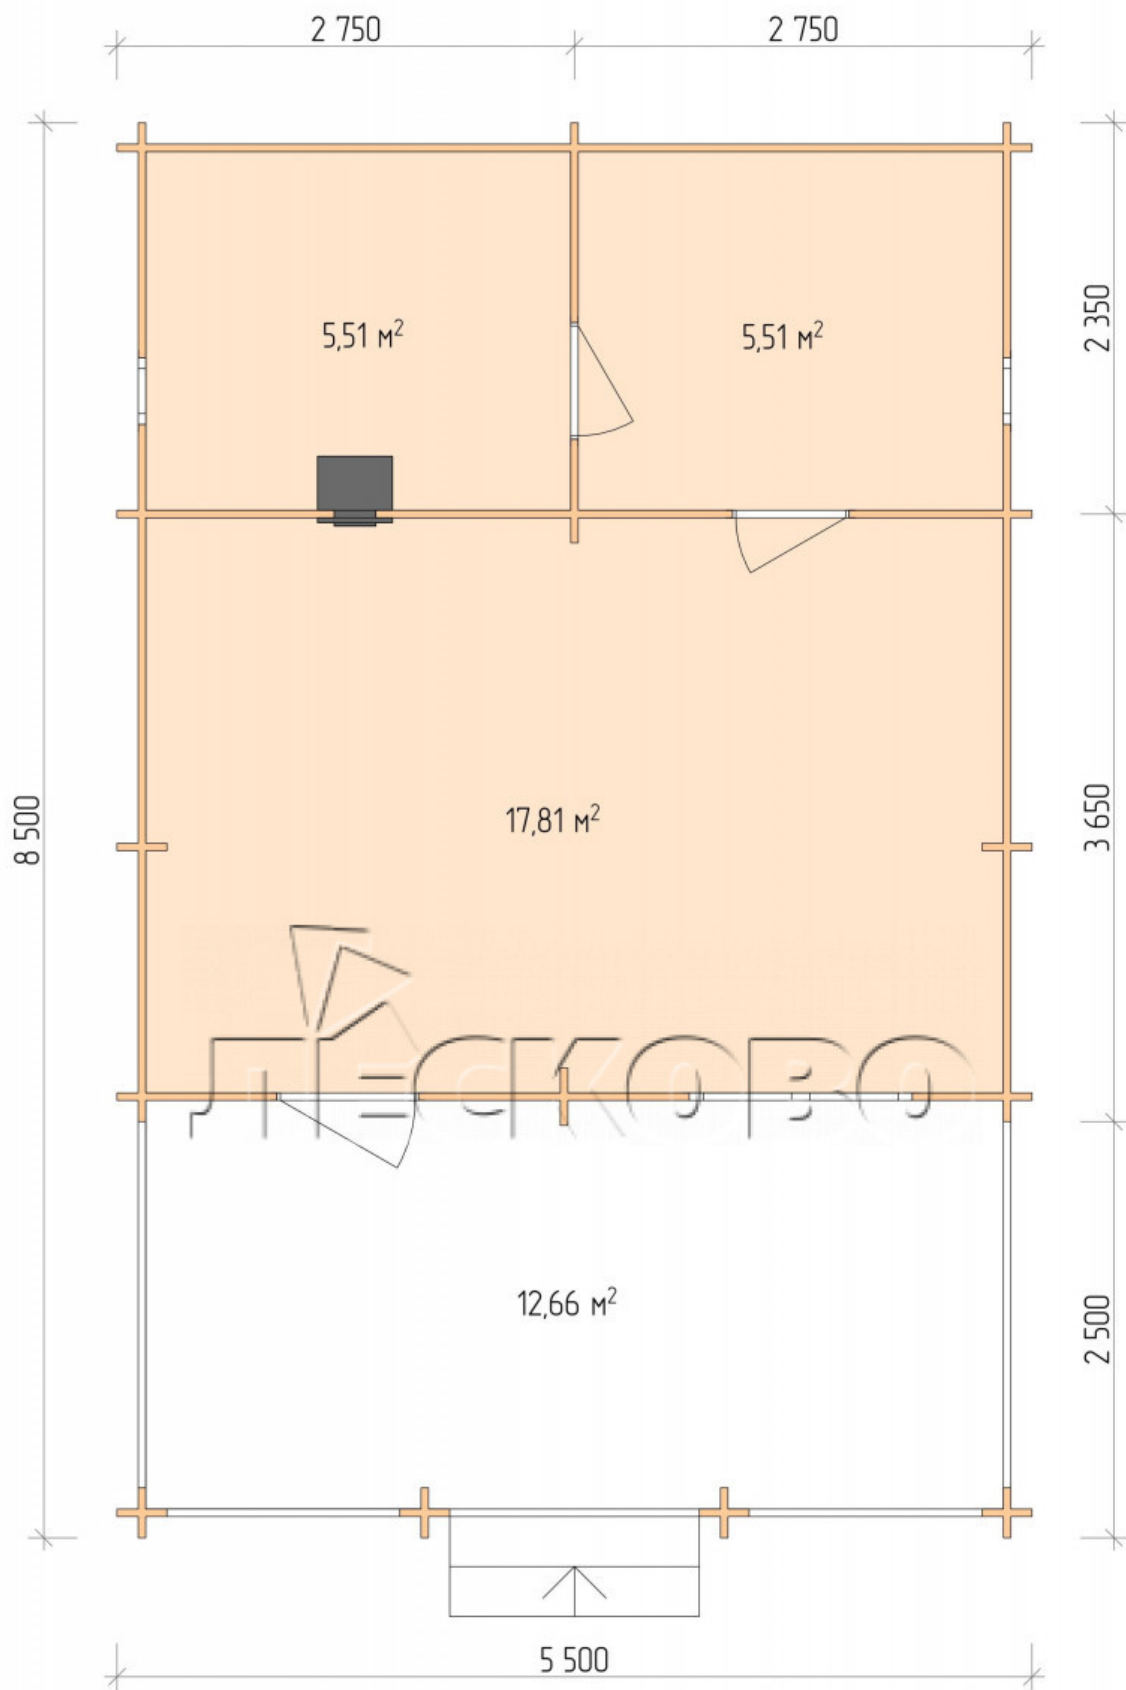

Outdoor sauna "BV" series 5.5x6

Project Dimensions

5.5 × 6 / 42.7 m²

Full house set

6,134 €

Timber

45 MM

65 MM
+ 1,433 €

Project planning

Разрез

House Kit

- Wall kit: 44 × 145 mm mini-chamber drying chamber with bowls for the project. The material of the tree is spruce, pine (GOST 8486). Humidity 12-14%. The height of the walls is 2.16 m.;

- Logs, lower harness: board 45 × 145 mm chamber drying 10-12%;
- Floors: floorboard 35 mm., Chamber drying;
- Ceiling: imitation of a bar 20 × 135 mm, Chamber drying;
- Wooden windows, glass 4 mm, Single. Treatment with a colorless antiseptic. Hardware;

0.40×0.38 м.2 шт. 1.34×0.91 м.1 шт.

- Wooden doors;

0.84×1.885 м.
bath.2 шт.

0.84×1.885 м.
glass.1 шт.

7. Platbands: dry planed board 20 × 100 mm;

8. Roof: shingles;

9. Skirting board 35 mm.

+7 (843) 297-76-60