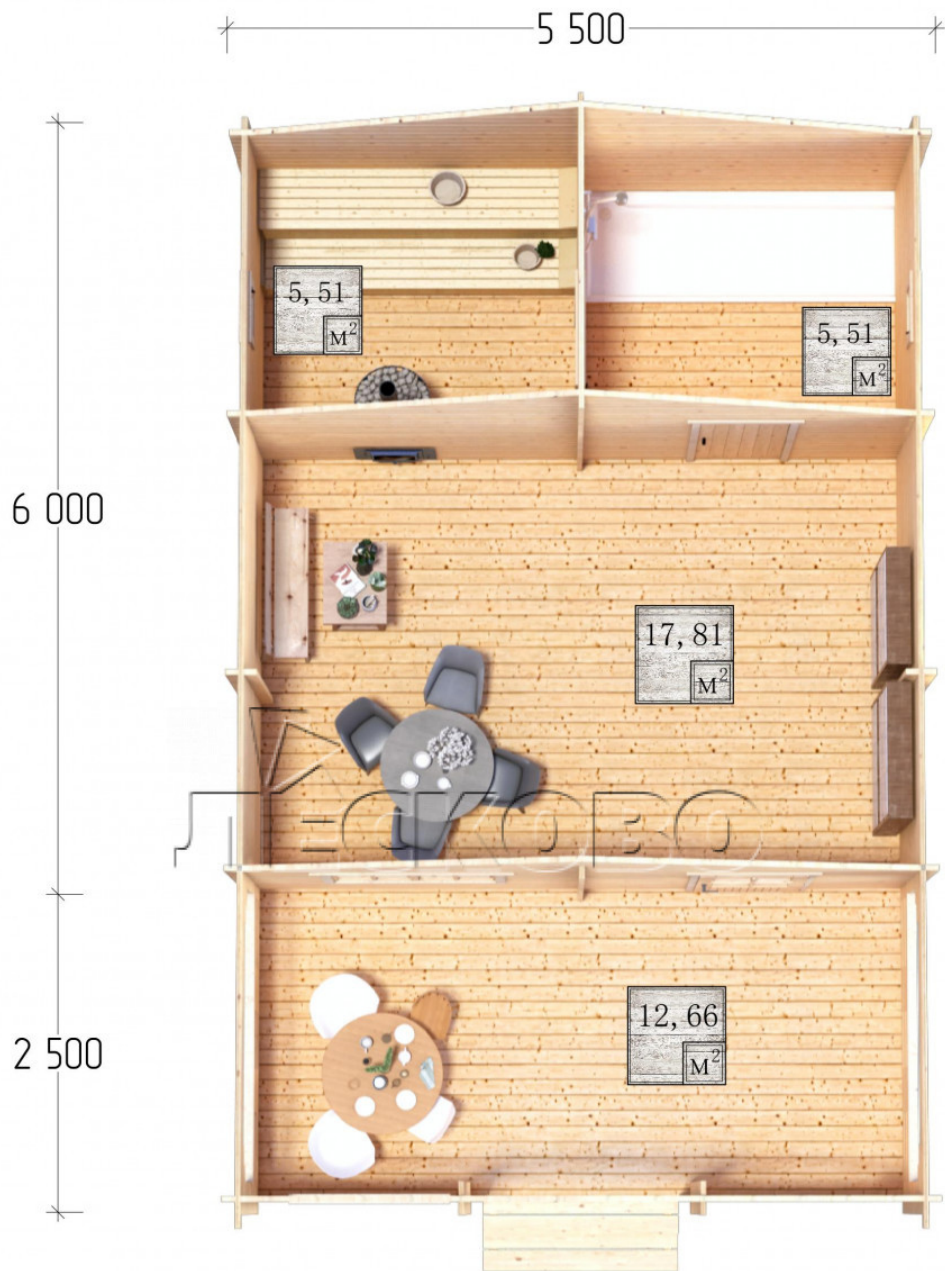

Outdoor sauna "BV" series 5.5x6

Project Dimensions

5.5 × 6 / 42.7 m²

Full house set

6,134 €

Timber

45 MM

65 MM
+ 1,433 €

Project planning

Разрез

House Kit

- Wall kit: 44 × 145 mm mini-chamber drying chamber with bowls for the project. The material of the tree is spruce, pine (GOST 8486). Humidity 12-14%. The height of the walls is 2.16 m.;

- Logs, lower harness: board 45 × 145 mm chamber drying 10-12%;
- Floors: floorboard 35 mm., Chamber drying;
- Ceiling: imitation of a bar 20 × 135 mm, Chamber drying;
- Wooden windows, glass 4 mm, Single. Treatment with a colorless antiseptic. Hardware;

0.40×0.38 м.2 шт. 1.34×0.91 м.1 шт.

- Wooden doors;

0.84×1.885 м.
bath.2 шт.

0.84×1.885 м.
glass.1 шт.

7. Platbands: dry planed board 20 × 100 mm;

8. Roof: shingles;

9. Skirting board 35 mm.

+7 (843) 297-76-60