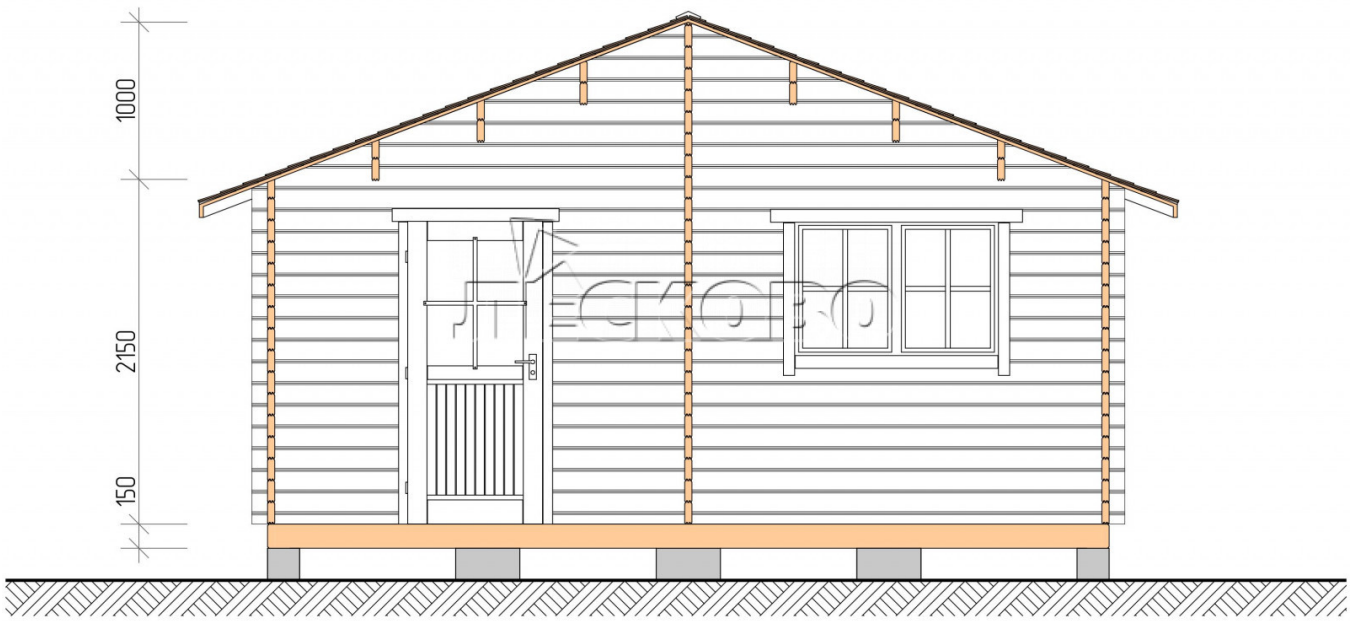

Outdoor sauna "BV" series 5.5x6

Project Dimensions

5.5 × 6 / 42.7 m²

Full house set

6,134 €

Timber

45 MM

65 MM
+ 1,433 €

Project planning

Разрез

House Kit

- Wall kit: 44 × 145 mm mini-chamber drying chamber with bowls for the project. The material of the tree is spruce, pine (GOST 8486). Humidity 12-14%. The height of the walls is 2.16 m.;