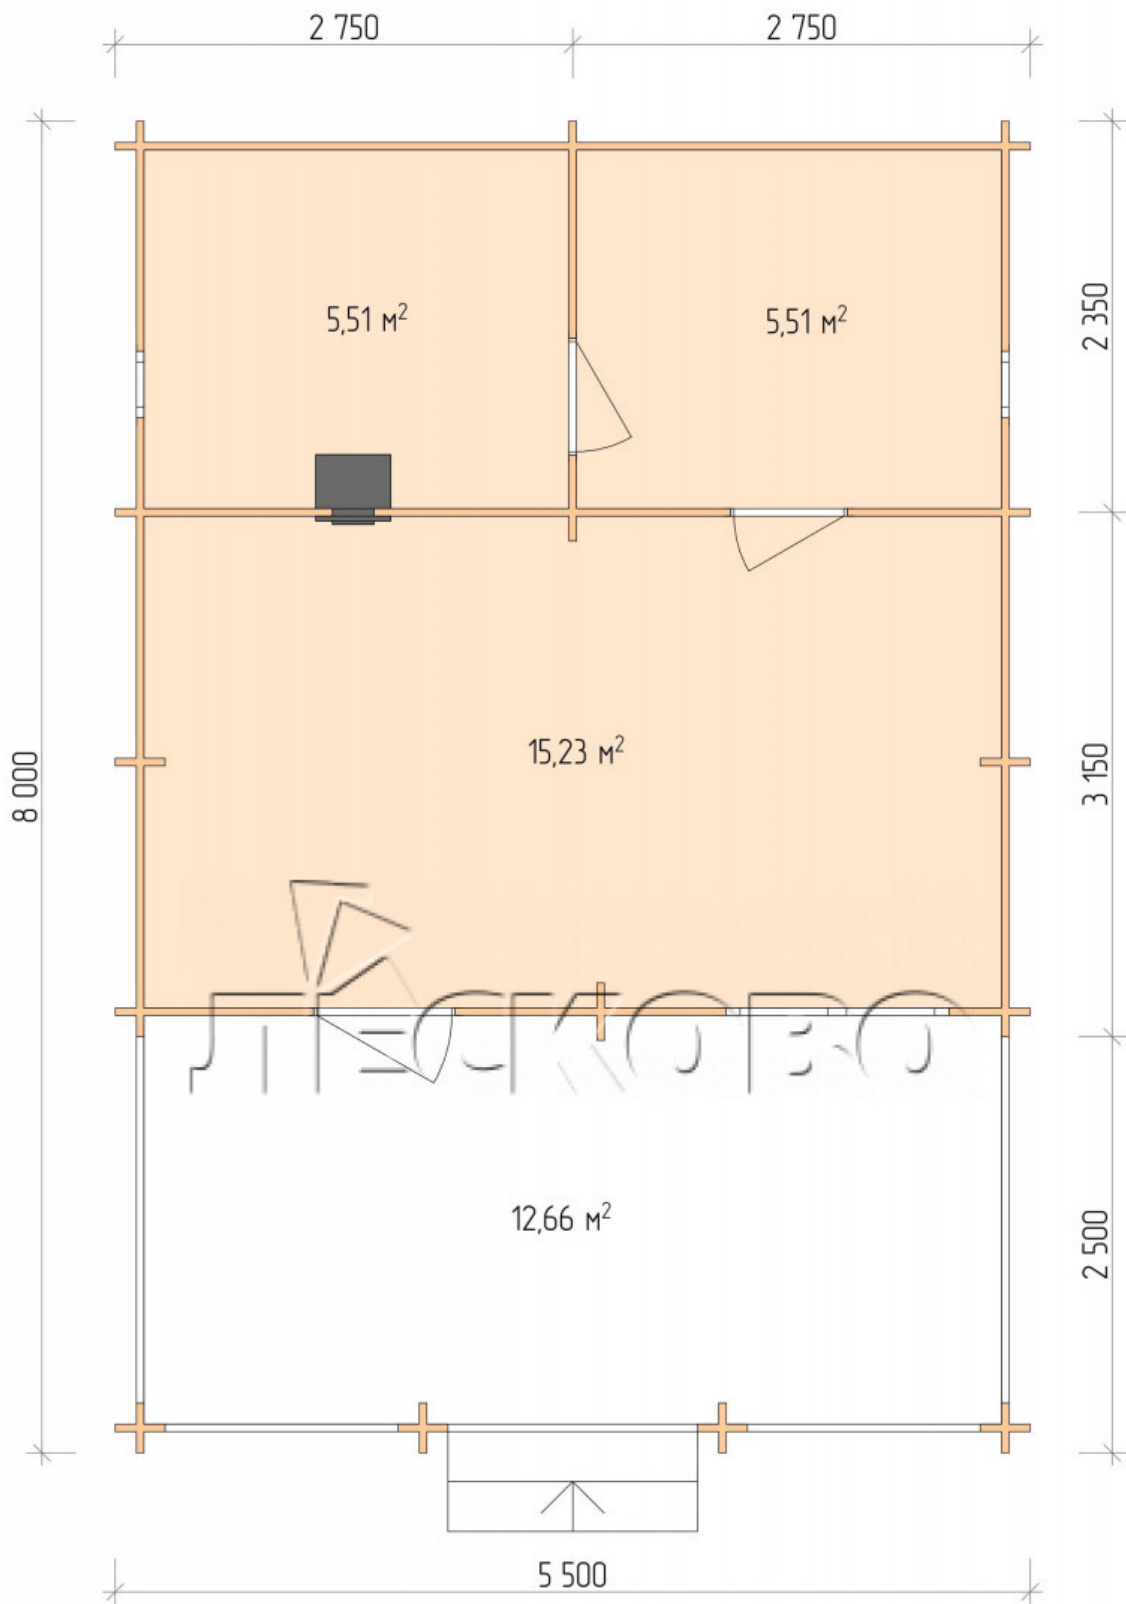

Outdoor sauna "BV" series 5.5×5.5

Project Dimensions

5.5 × 5.5 / 40.1 m²

Full house set

6,110 €

Timber

45 MM

65 MM
+ 1,426 €

Project planning

5 500

Разрез

House Kit

- Wall kit: 44 × 145 mm mini-chamber drying chamber with bowls for the project. The material of the tree is spruce, pine (GOST 8486). Humidity 12-14%. The height of the walls is 2.16 m.;

- Logs, lower harness: board 45 × 145 mm chamber drying 10-12%;
- Floors: floorboard 35 mm., Chamber drying;
- Ceiling: imitation of a bar 20 × 135 mm, Chamber drying;
- Wooden windows, glass 4 mm, Single. Treatment with a colorless antiseptic. Hardware;

0.40×0.38 м.2 шт. 1.34×0.91 м.1 шт.

- Wooden doors;

0.84×1.885 м.
bath.2 шт.

0.84×1.885 м.
glass.1 шт.

7. Platbands: dry planed board 20 × 100 mm;

8. Roof: shingles;

9. Skirting board 35 mm.

+7 (843) 297-76-60