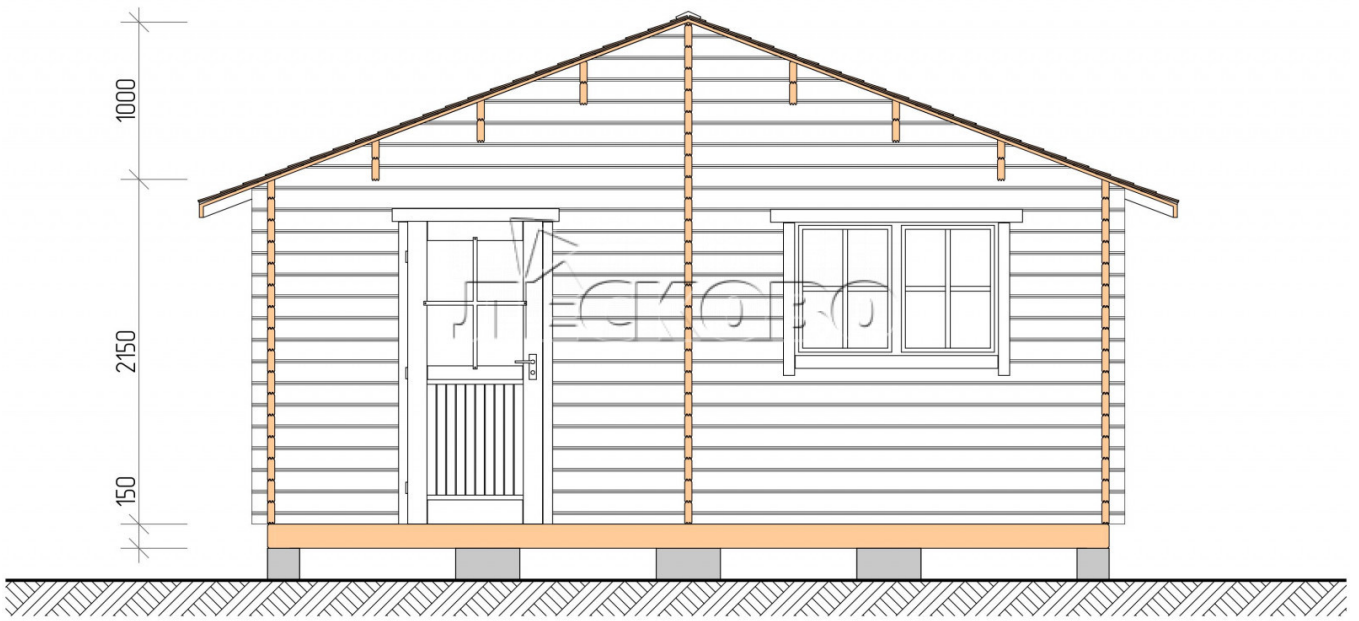

Outdoor sauna "BV" series 5.5×5.5

Project Dimensions

5.5 × 5.5 / 40.1 m²

Full house set

6,110 €

Timber

45 MM

65 MM
+ 1,426 €

Project planning

5 500

Разрез

House Kit

- Wall kit: 44 × 145 mm mini-chamber drying chamber with bowls for the project. The material of the tree is spruce, pine (GOST 8486). Humidity 12-14%. The height of the walls is 2.16 m.;