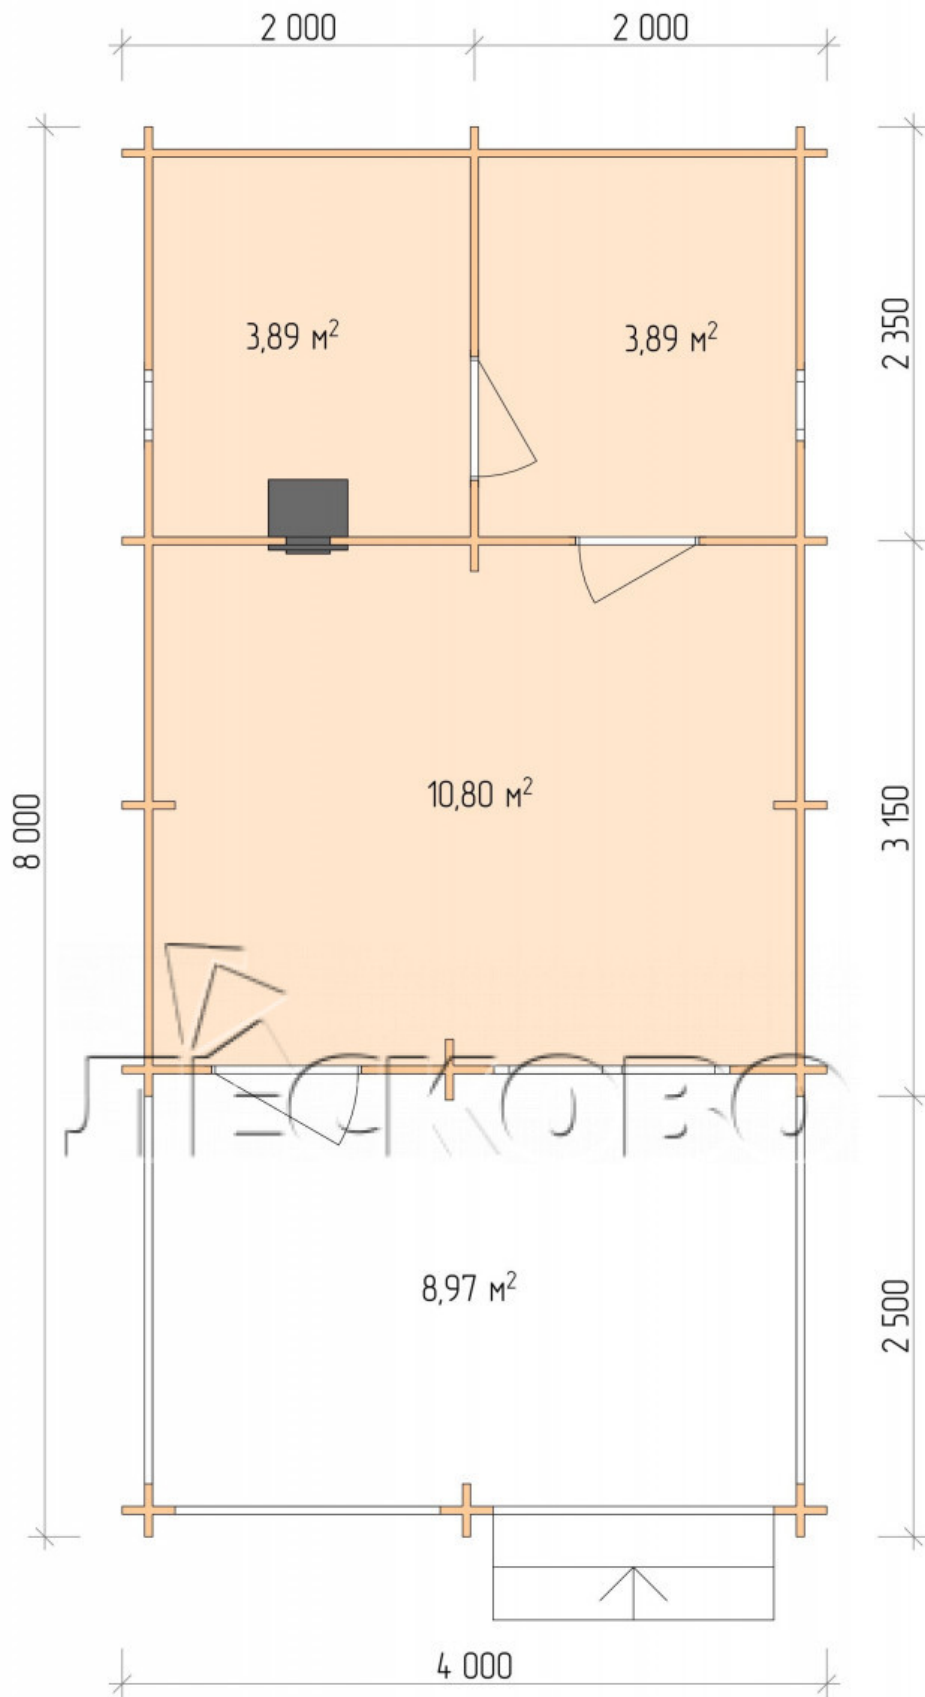

Outdoor sauna "BV" series 4.5×5.5

Project Dimensions

4.5 × 5.5 / 32.4 m²

Full house set

5,130 €

Timber

45 MM

65 MM
+ 1,167 €

Project planning

4 500

Разрез

House Kit

- Wall kit: 44 × 145 mm mini-chamber drying chamber with bowls for the project. The material of the tree is spruce, pine (GOST 8486). Humidity 12-14%. The height of the walls is 2.16 m.;

- Logs, lower harness: board 45 × 145 mm chamber drying 10-12%;
- Floors: floorboard 35 mm., Chamber drying;
- Ceiling: imitation of a bar 20 × 135 mm, Chamber drying;
- Wooden windows, glass 4 mm, Single. Treatment with a colorless antiseptic. Hardware;

0.40×0.38 м.2 шт. 1.34×0.91 м.1 шт.

- Wooden doors;

0.84×1.885 м.
bath.2 шт.

0.84×1.885 м.
glass.1 шт.

7. Platbands: dry planed board 20 × 100 mm;

8. Roof: shingles;

9. Skirting board 35 mm.

+7 (843) 297-76-60