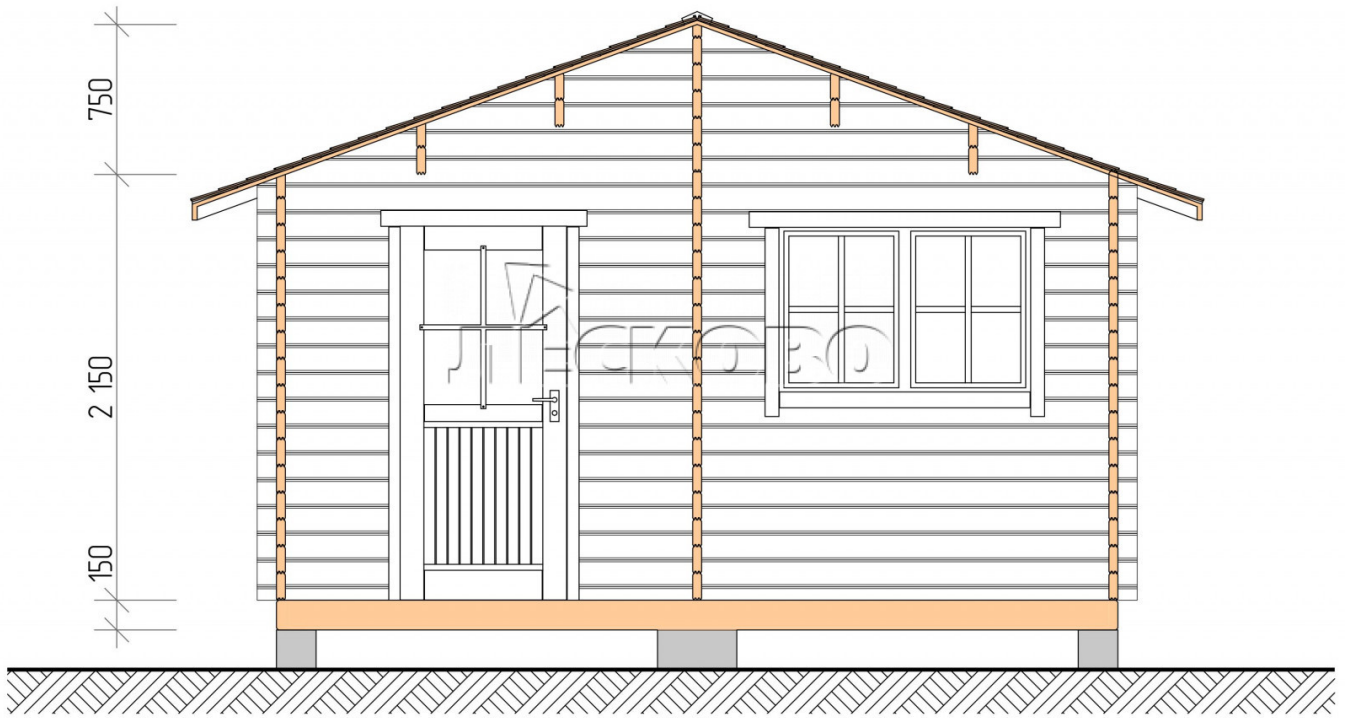

Outdoor sauna "BV" series 4.5×5.5

Project Dimensions

4.5 × 5.5 / 32.4 m²

Full house set

5,130 €

Timber

45 MM

65 MM
+ 1,167 €

Project planning

4 500

Разрез

House Kit

- Wall kit: 44 × 145 mm mini-chamber drying chamber with bowls for the project. The material of the tree is spruce, pine (GOST 8486). Humidity 12-14%. The height of the walls is 2.16 m.;