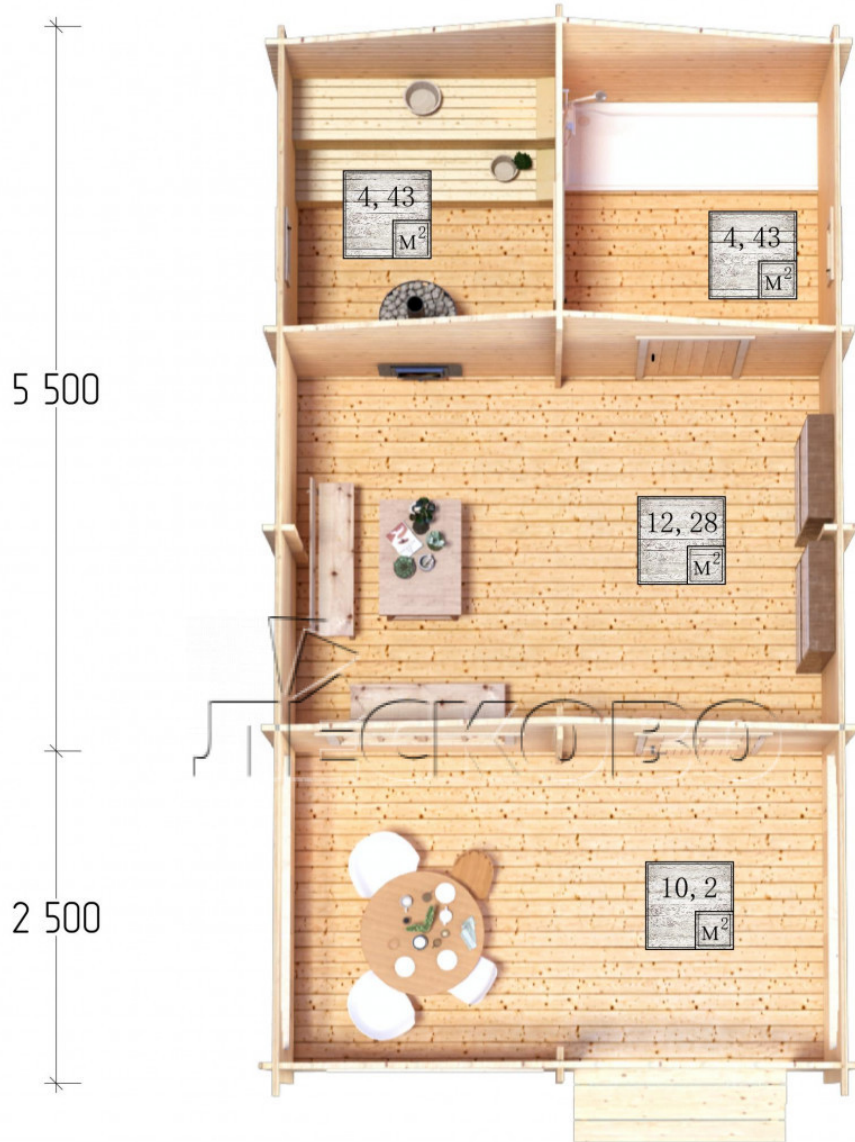

Outdoor sauna "BV" series 4.5×5.5

Project Dimensions

4.5 × 5.5 / 32.4 m²

Full house set

5,130 €

Timber

45 MM

65 MM
+ 1,167 €

Project planning

4 500

Разрез

House Kit

- Wall kit: 44 × 145 mm mini-chamber drying chamber with bowls for the project. The material of the tree is spruce, pine (GOST 8486). Humidity 12-14%. The height of the walls is 2.16 m.;

- Logs, lower harness: board 45 × 145 mm chamber drying 10-12%;
- Floors: floorboard 35 mm., Chamber drying;
- Ceiling: imitation of a bar 20 × 135 mm, Chamber drying;
- Wooden windows, glass 4 mm, Single. Treatment with a colorless antiseptic. Hardware;

0.40×0.38 м.2 шт. 1.34×0.91 м.1 шт.

- Wooden doors;

0.84×1.885 м.
bath.2 шт.

0.84×1.885 м.
glass.1 шт.

7. Platbands: dry planed board 20 × 100 mm;

8. Roof: shingles;

9. Skirting board 35 mm.

+7 (843) 297-76-60