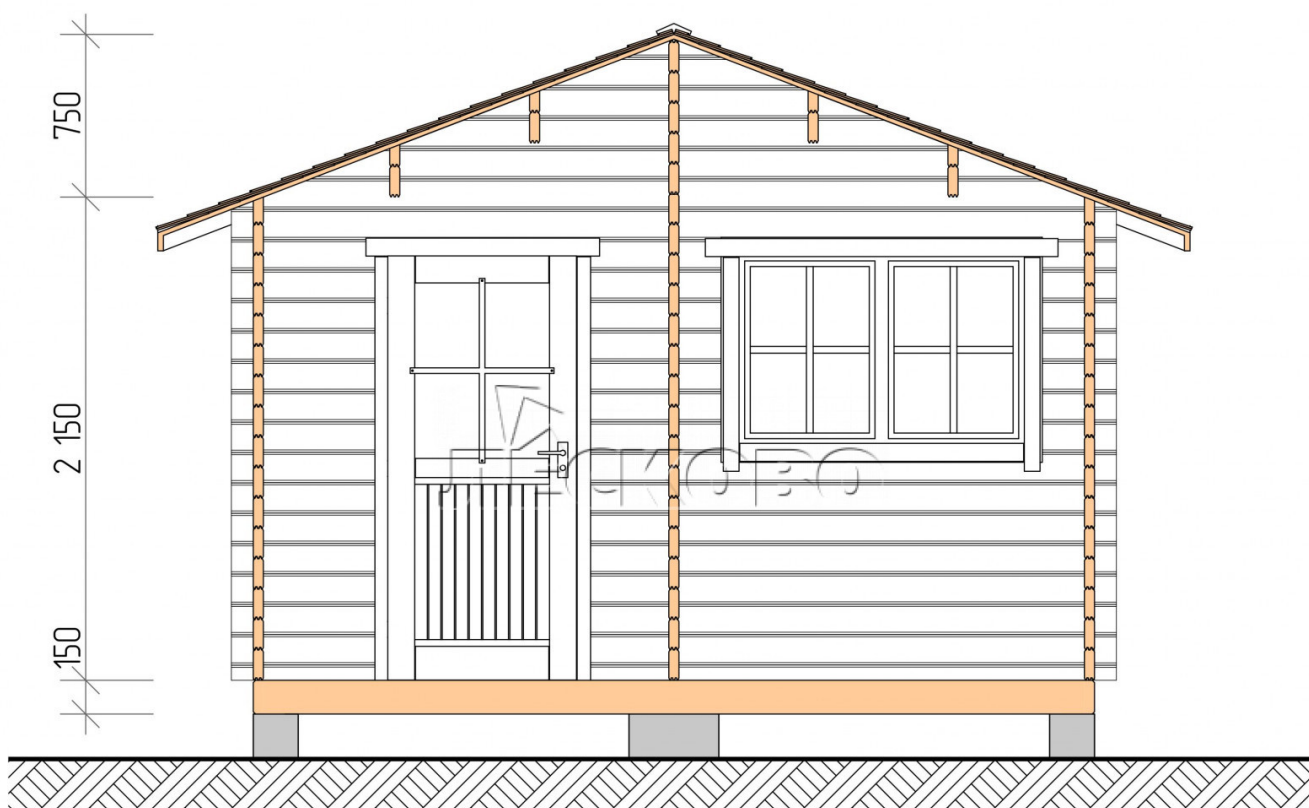

Outdoor sauna "BV" series 4x5

Project Dimensions

4 × 5 / 26.7 m²

Full house set

4,541 €

Timber

45 MM

65 MM
+ 1,053 €

Project planning

4 000

5 000

2 500

Разрез

House Kit

- Wall kit: 44 × 145 mm mini-chamber drying chamber with bowls for the project. The material of the tree is spruce, pine (GOST 8486). Humidity 12-14%. The height of the walls is 2.16 m.;