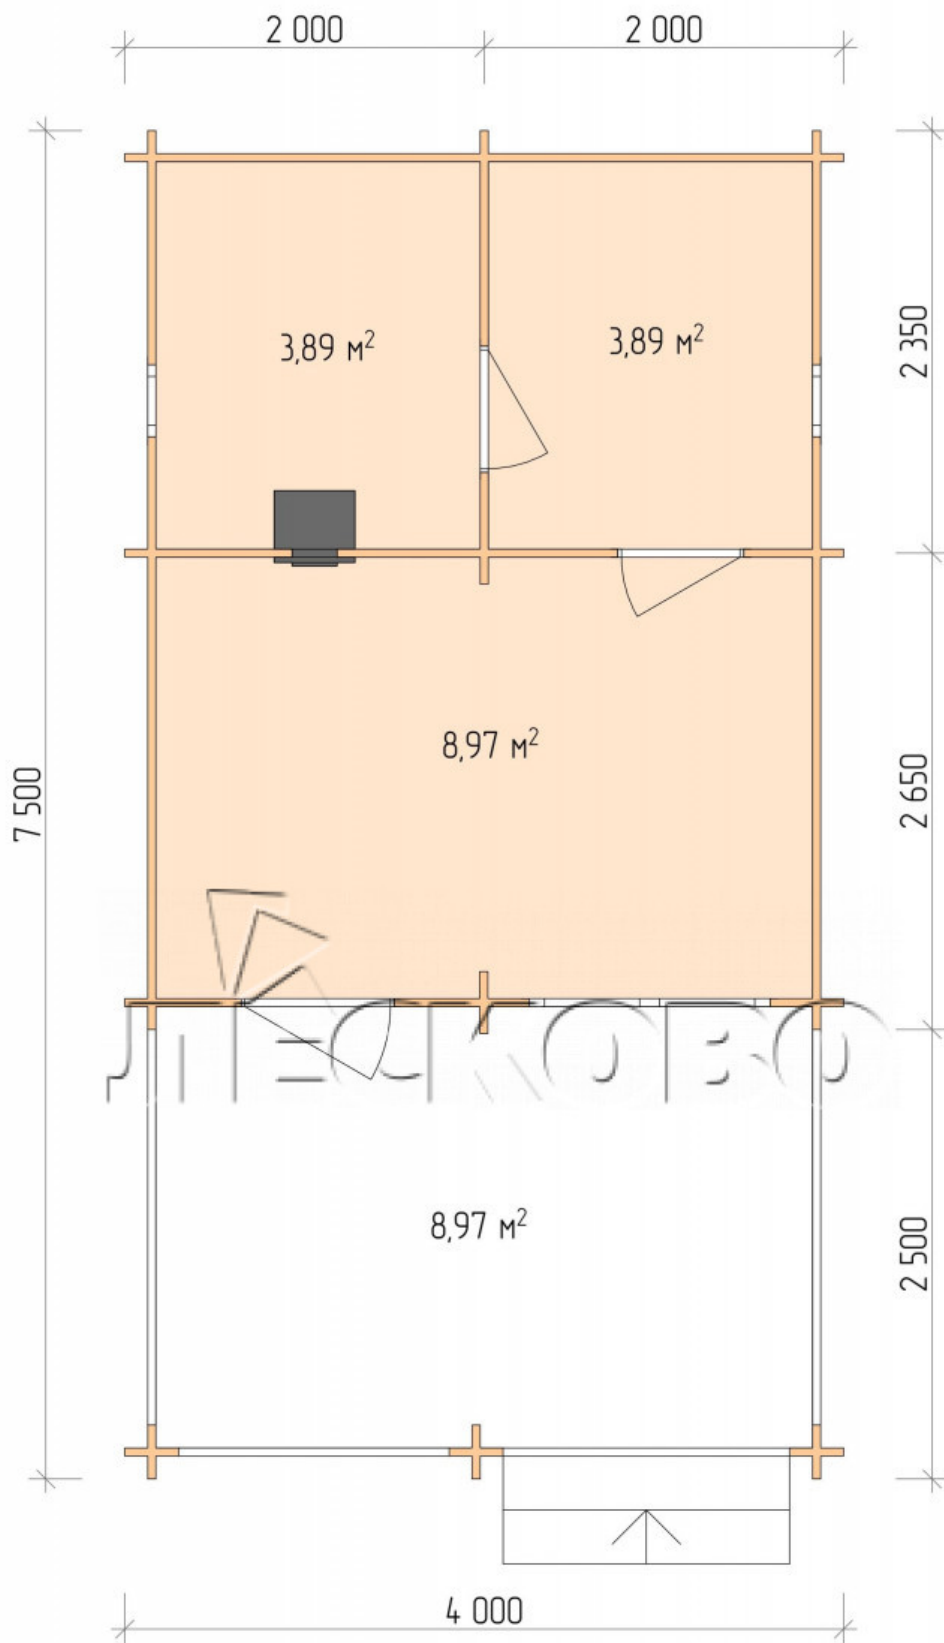

Outdoor sauna "BV" series 4x5

Project Dimensions

4 × 5 / 26.7 m²

Full house set

4,541 €

Timber

45 MM

65 MM
+ 1,053 €

Project planning

4 000

5 000

2 500

Разрез

House Kit

- Wall kit: 44 × 145 mm mini-chamber drying chamber with bowls for the project. The material of the tree is spruce, pine (GOST 8486). Humidity 12-14%. The height of the walls is 2.16 m.;

- Logs, lower harness: board 45 × 145 mm chamber drying 10-12%;
- Floors: floorboard 35 mm., Chamber drying;
- Ceiling: imitation of a bar 20 × 135 mm, Chamber drying;
- Wooden windows, glass 4 mm, Single. Treatment with a colorless antiseptic. Hardware;

0.40×0.38 м.2 шт. 1.34×0.91 м.1 шт.

- Wooden doors;

0.84×1.885 м.
bath.2 шт.

0.84×1.885 м.
glass.1 шт.

7. Platbands: dry planed board 20 × 100 mm;

8. Roof: shingles;

9. Skirting board 35 mm.

+7 (843) 297-76-60