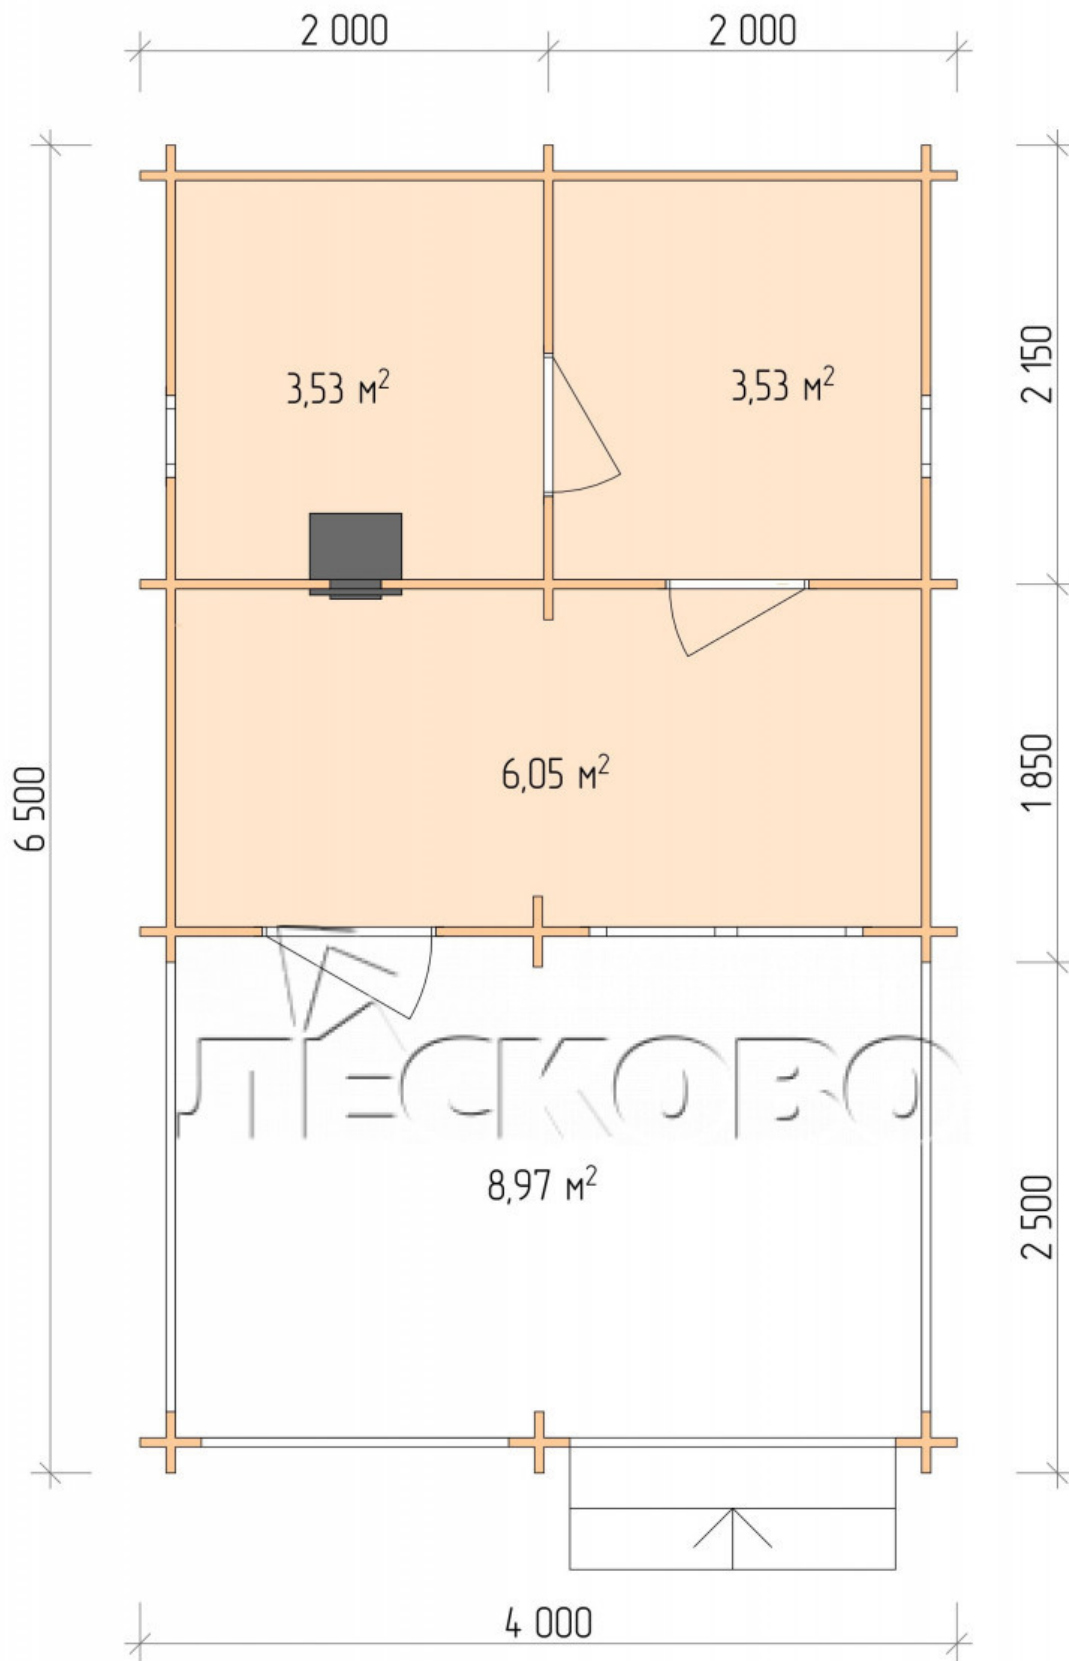

Outdoor sauna "BV" series 4×4

Project Dimensions

4 × 4 / 23 m²

Full house set

4,110 €

Timber

45 MM

65 MM
+ 969 €

Project planning

4 000

4 000

2 500

Разрез

House Kit

- Wall kit: 44 × 145 mm mini-chamber drying chamber with bowls for the project. The material of the tree is spruce, pine (GOST 8486). Humidity 12-14%. The height of the walls is 2.16 m.;

- Logs, lower harness: board 45 × 145 mm chamber drying 10-12%;
- Floors: floorboard 35 mm., Chamber drying;
- Ceiling: imitation of a bar 20 × 135 mm, Chamber drying;
- Wooden windows, glass 4 mm, Single. Treatment with a colorless antiseptic. Hardware;

0.40×0.38 м.2 шт. 1.34×0.91 м.1 шт.

- Wooden doors;

0.84×1.885 м.

bath.2 шт.

0.84×1.885 м.

glass.1 шт.

7. Platbands: dry planed board 20 × 100 mm;

8. Roof: shingles;