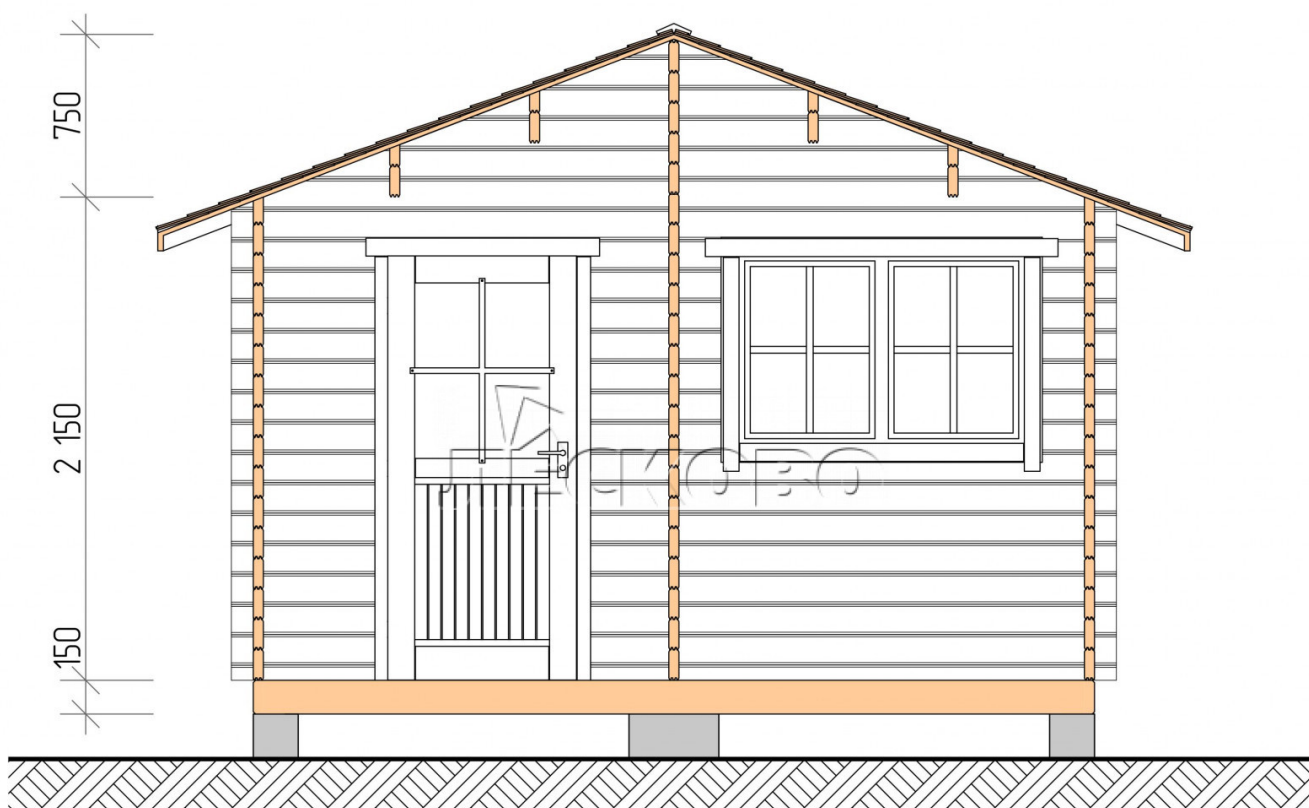

Outdoor sauna "BV" series 4×4

Project Dimensions

4 × 4 / 23 m²

Full house set

4,110 €

Timber

45 MM

65 MM
+ 969 €

Project planning

4 000

4 000

2 500

Разрез

House Kit

- Wall kit: 44 × 145 mm mini-chamber drying chamber with bowls for the project. The material of the tree is spruce, pine (GOST 8486). Humidity 12-14%. The height of the walls is 2.16 m.;