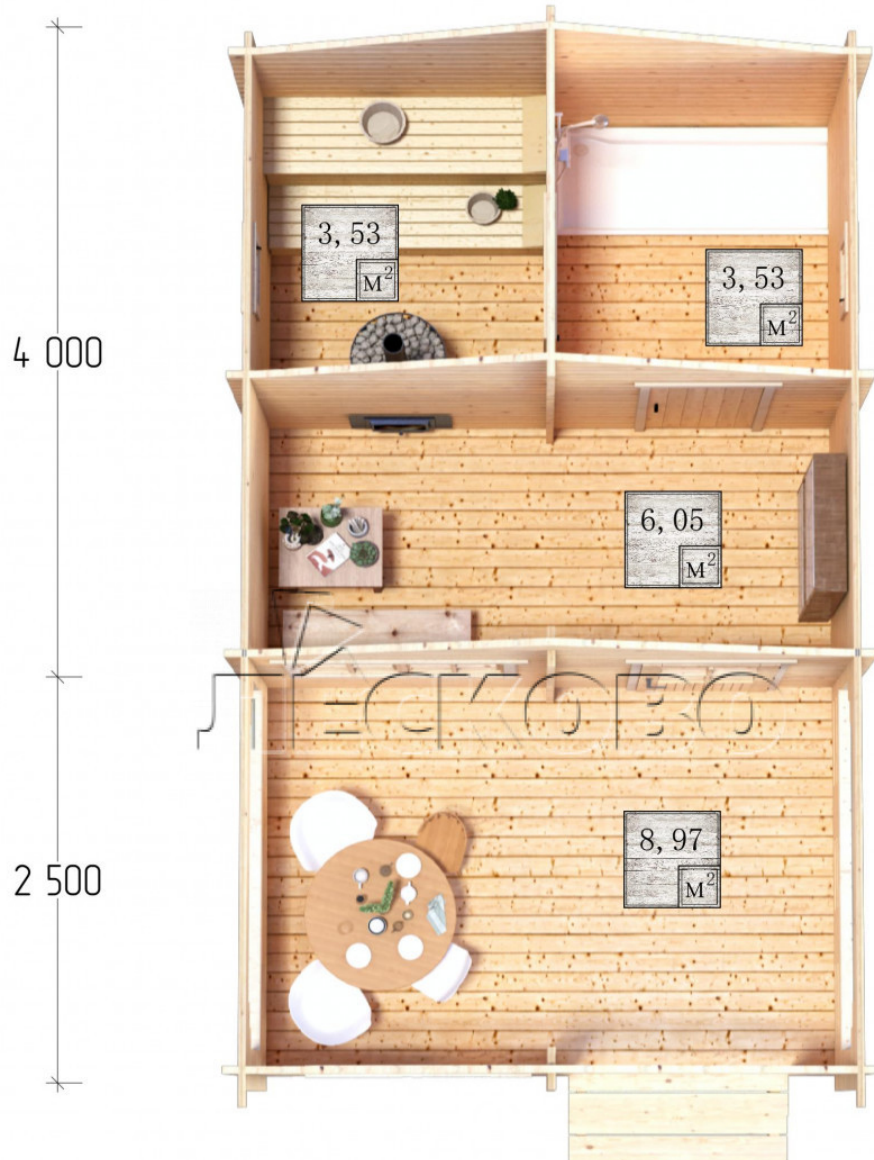

Outdoor sauna "BV" series 4×4

Project Dimensions

4 × 4 / 23 m²

Full house set

4,110 €

Timber

45 MM

65 MM
+ 969 €

Project planning

4 000

4 000

2 500

Разрез

House Kit

- Wall kit: 44 × 145 mm mini-chamber drying chamber with bowls for the project. The material of the tree is spruce, pine (GOST 8486). Humidity 12-14%. The height of the walls is 2.16 m.;

- Logs, lower harness: board 45 × 145 mm chamber drying 10-12%;
- Floors: floorboard 35 mm., Chamber drying;
- Ceiling: imitation of a bar 20 × 135 mm, Chamber drying;
- Wooden windows, glass 4 mm, Single. Treatment with a colorless antiseptic. Hardware;

0.40×0.38 м.2 шт. 1.34×0.91 м.1 шт.

- Wooden doors;

0.84×1.885 м.

bath.2 шт.

0.84×1.885 м.

glass.1 шт.

7. Platbands: dry planed board 20 × 100 mm;

8. Roof: shingles;