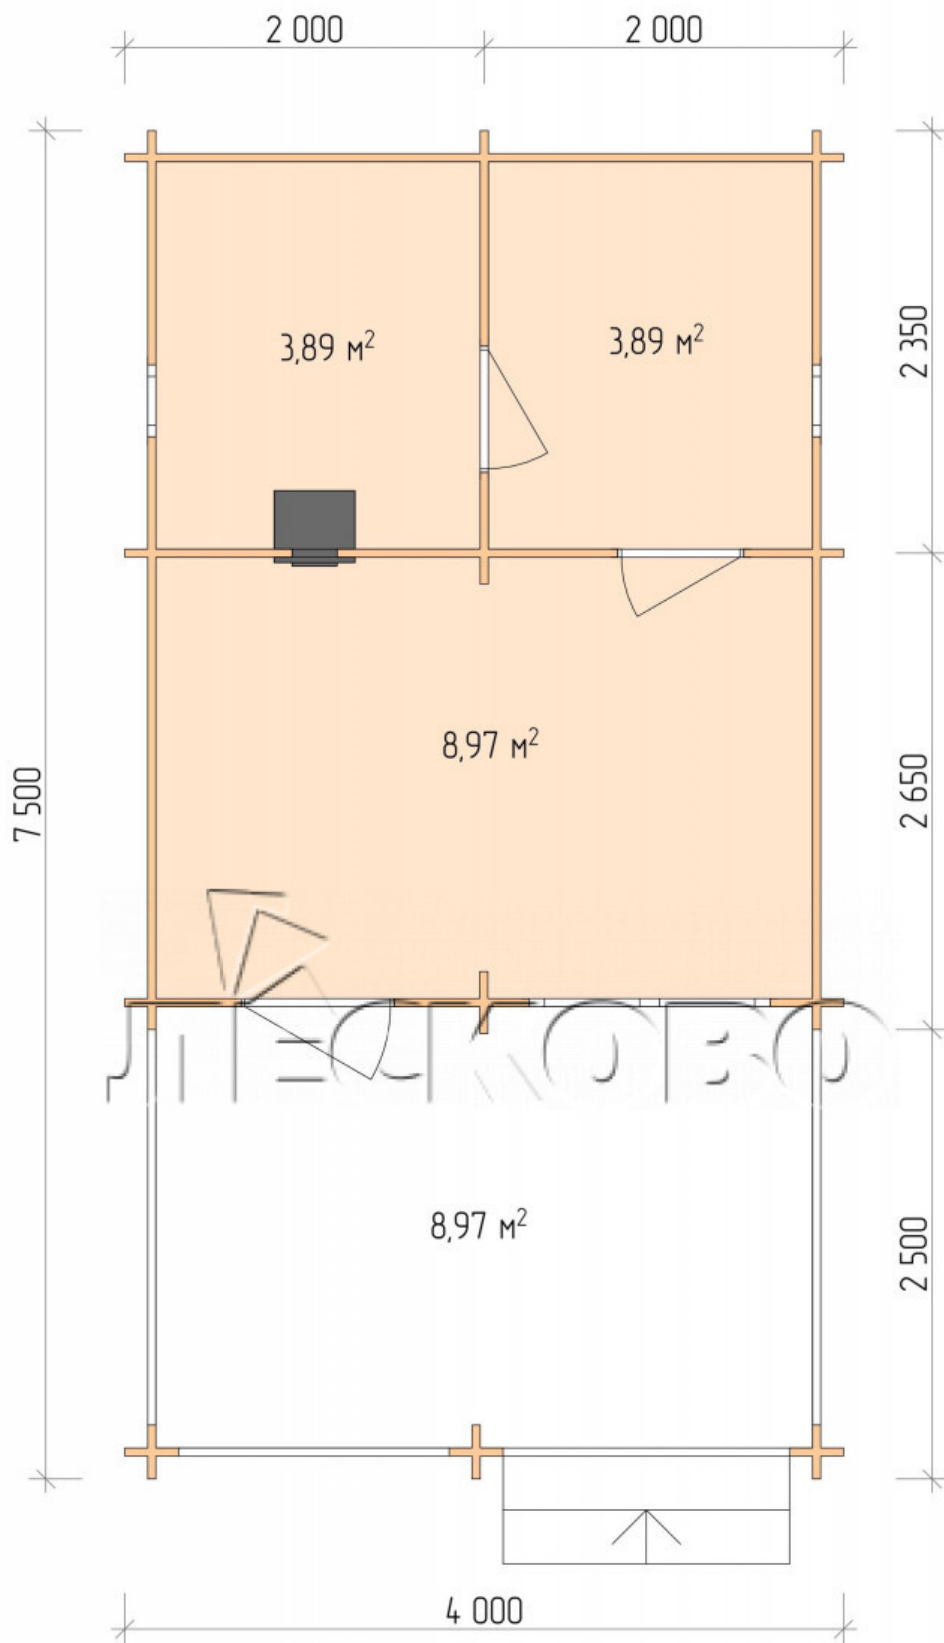

Outdoor sauna "BV" series 4×4.5

Project Dimensions

4 × 4.5 / 24.8 m²

Full house set

4,354 €

Timber

45 MM

65 MM
+ 1,011 €

Project planning

4 000

4 500

2 500

Разрез

House Kit

- Wall kit: 44 × 145 mm mini-chamber drying chamber with bowls for the project. The material of the tree is spruce, pine (GOST 8486). Humidity 12-14%. The height of the walls is 2.16 m.;

- Logs, lower harness: board 45 × 145 mm chamber drying 10-12%;
- Floors: floorboard 35 mm., Chamber drying;
- Ceiling: imitation of a bar 20 × 135 mm, Chamber drying;
- Wooden windows, glass 4 mm, Single. Treatment with a colorless antiseptic. Hardware;

0.40×0.38 м.2 шт. 1.34×0.91 м.1 шт.

- Wooden doors;

0.84×1.885 м.
bath.2 шт.

0.84×1.885 м.
glass.1 шт.

7. Platbands: dry planed board 20 × 100 mm;

8. Roof: shingles;

9. Skirting board 35 mm.

+7 (843) 297-76-60