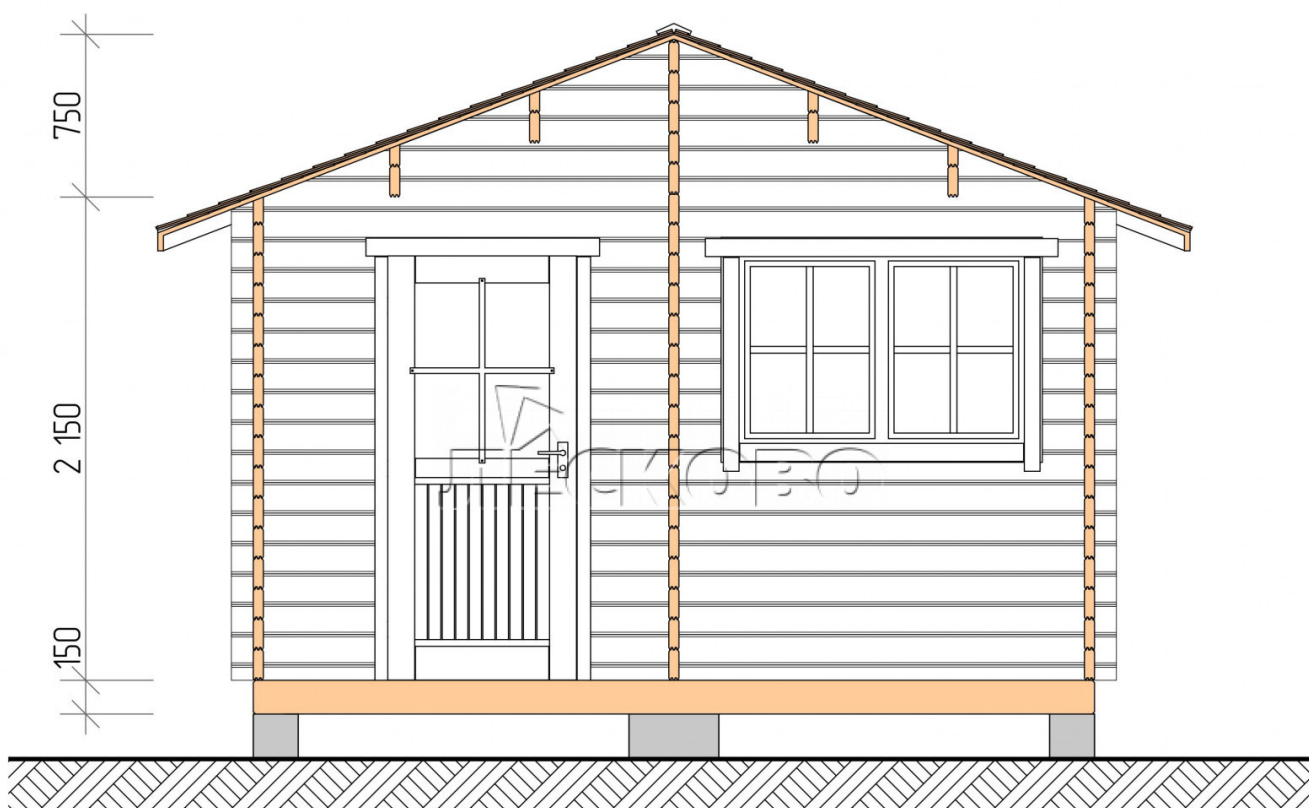

Outdoor sauna "BV" series 4×4.5

Project Dimensions

4 × 4.5 / 24.8 m²

Full house set

4,354 €

Timber

45 MM

65 MM
+ 1,011 €

Project planning

4 000

4 500

2 500

Разрез

House Kit

- Wall kit: 44 × 145 mm mini-chamber drying chamber with bowls for the project. The material of the tree is spruce, pine (GOST 8486). Humidity 12-14%. The height of the walls is 2.16 m.;