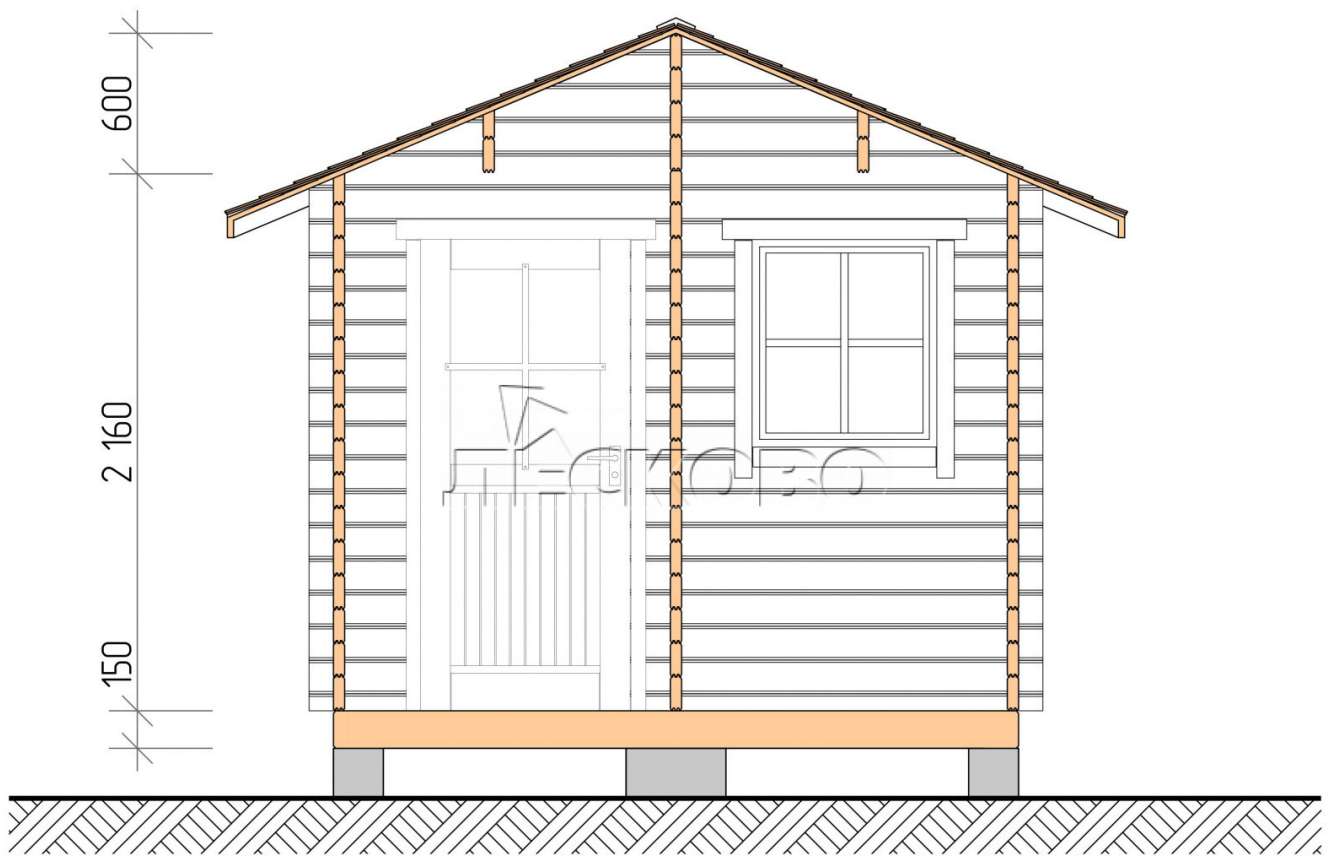

Outdoor sauna "BV" series 3×5.5

Project Dimensions

3 × 5.5 / 20.8 m²

Full house set

3,856 €

Timber

45 MM

65 MM
+ 885 €

Project planning

Разрез

House Kit

- Wall kit: 44 × 145 mm mini-chamber drying chamber with bowls for the project. The material of the tree is spruce, pine (GOST 8486). Humidity 12-14%. The height of the walls is 2.16 m.;
- Logs, lower harness: board 45 × 145 mm chamber drying 10-12%;
- Floors: floorboard 35 mm., Chamber drying;
- Ceiling: imitation of a bar 20 × 135 mm, Chamber drying;
- Wooden windows, glass 4 mm, Single. Treatment with a colorless antiseptic. Hardware;

0.40×0.38 м.2 шт.

0.87×0.78 м.1 шт.

- Wooden doors;

0.84×1.885 м.
bath.2 шт.

0.84×1.885 м.
glass.1 шт.

7. Platbands: dry planed board 20 × 100 mm;

8. Roof: shingles;

9. Skirting board 35 mm.