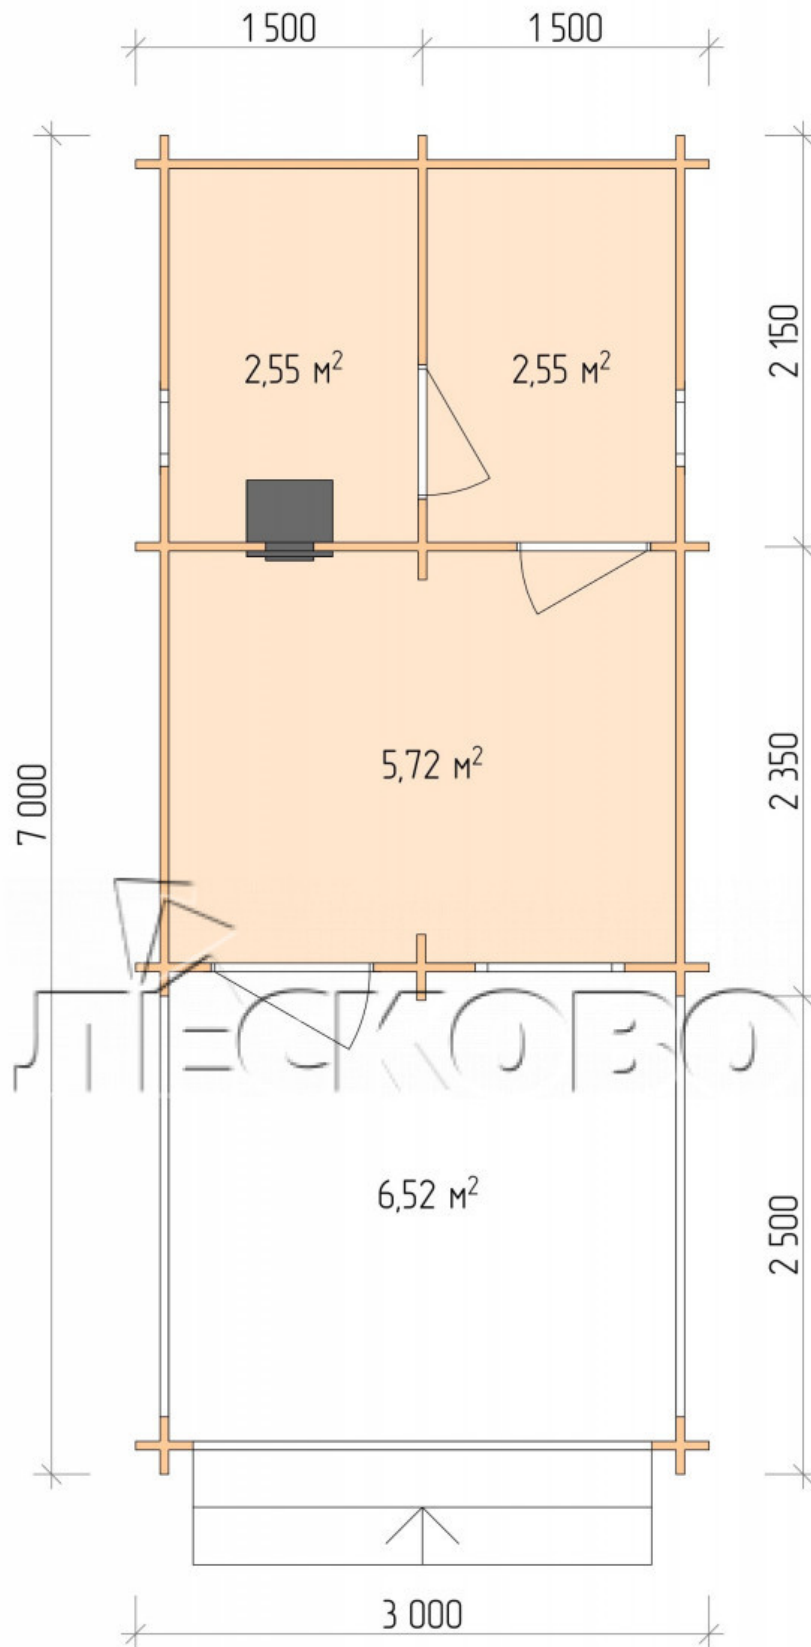

Outdoor sauna "BV" series 3×4.5

Project Dimensions

3 × 4.5 / 18.1 m²

Full house set

3,419 €

Timber

45 MM

65 MM
+ 783 €

Project planning

Разрез

House Kit

- Wall kit: 44 × 145 mm mini-chamber drying chamber with bowls for the project. The material of the tree is spruce, pine (GOST 8486). Humidity 12-14%. The height of the walls is 2.16 m.;

- Logs, lower harness: board 45 × 145 mm chamber drying 10-12%;
- Floors: floorboard 35 mm., Chamber drying;
- Ceiling: imitation of a bar 20 × 135 mm, Chamber drying;
- Wooden windows, glass 4 mm, Single. Treatment with a colorless antiseptic. Hardware;

0.40×0.38 м.2 шт.

0.87×0.78 м.1 шт.

- Wooden doors;

0.84×1.885 м.
bath.2 шт.

0.84×1.885 м.
glass.1 шт.

7. Platbands: dry planed board 20 × 100 mm;

8. Roof: shingles;

9. Skirting board 35 mm.