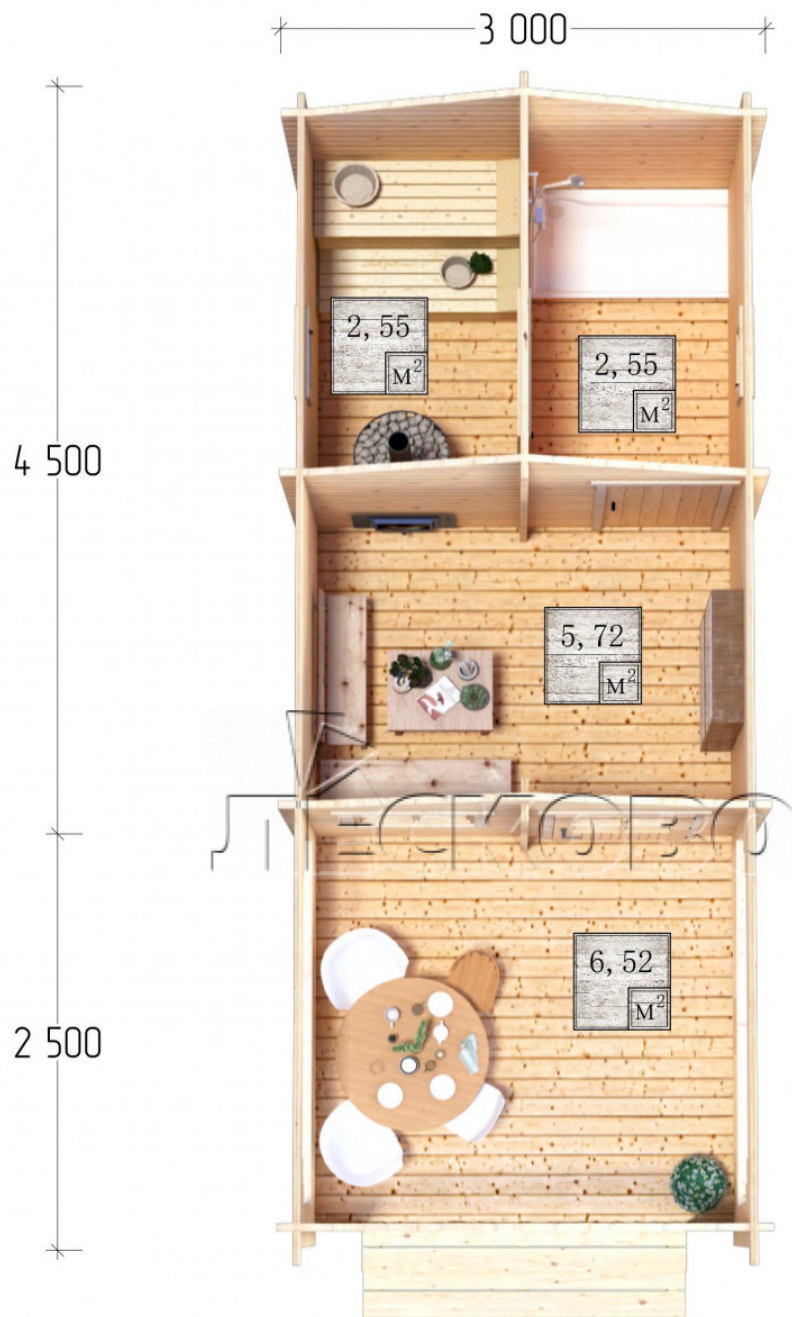

Outdoor sauna "BV" series 3×4.5

Project Dimensions

3 × 4.5 / 18.1 m²

Full house set

3,419 €

Timber

45 MM

65 MM
+ 783 €

Project planning

Разрез

House Kit

- Wall kit: 44 × 145 mm mini-chamber drying chamber with bowls for the project. The material of the tree is spruce, pine (GOST 8486). Humidity 12-14%. The height of the walls is 2.16 m.;

- Logs, lower harness: board 45 × 145 mm chamber drying 10-12%;
- Floors: floorboard 35 mm., Chamber drying;
- Ceiling: imitation of a bar 20 × 135 mm, Chamber drying;
- Wooden windows, glass 4 mm, Single. Treatment with a colorless antiseptic. Hardware;

0.40×0.38 м.2 шт.

0.87×0.78 м.1 шт.

- Wooden doors;

0.84×1.885 м.
bath.2 шт.

0.84×1.885 м.
glass.1 шт.

7. Platbands: dry planed board 20 × 100 mm;

8. Roof: shingles;

9. Skirting board 35 mm.