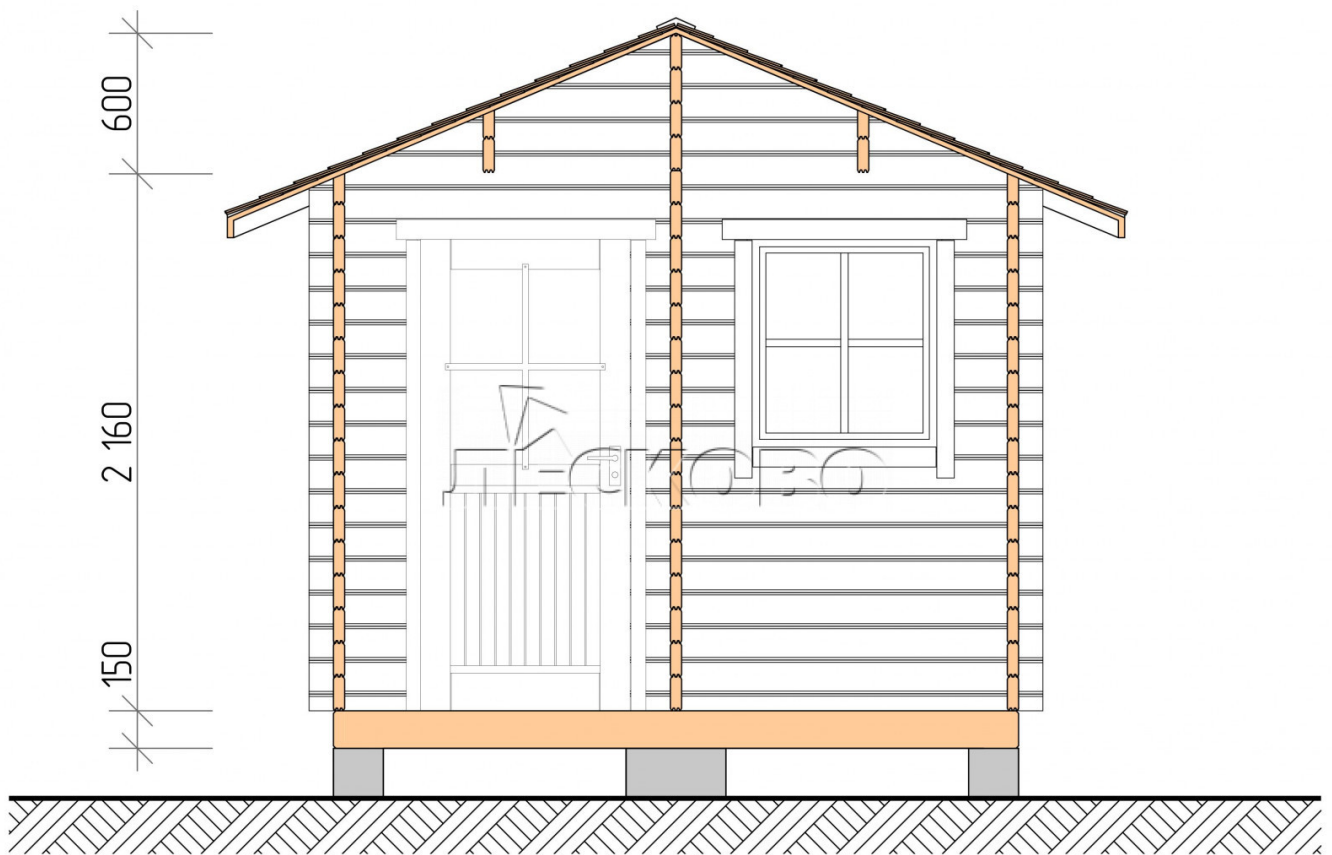

Outdoor sauna "BV" series 3×4.5

Project Dimensions

3 × 4.5 / 18.1 m²

Full house set

3,419 €

Timber

45 MM

65 MM
+ 783 €

Project planning

Разрез

House Kit

- Wall kit: 44 × 145 mm mini-chamber drying chamber with bowls for the project. The material of the tree is spruce, pine (GOST 8486). Humidity 12-14%. The height of the walls is 2.16 m.;