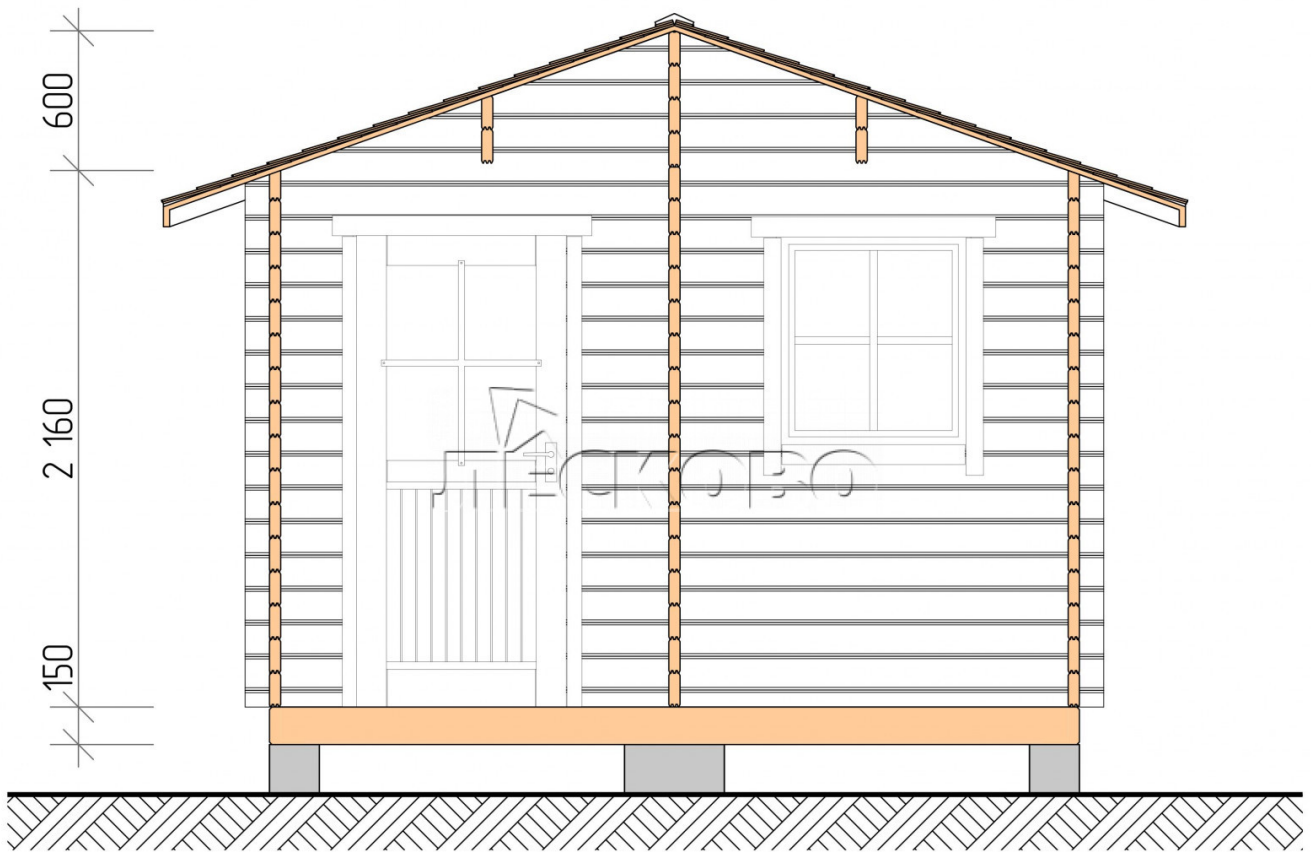

Outdoor sauna "BV" serie 3x2

Project Dimensions

3 × 2 / 11.4 m²

Full house set

2,265 €

Timber

45 MM

65 MM
+ 512 €

Project planning

Разрез

House Kit

- Wall kit: 44 × 145 mm mini-chamber drying chamber with bowls for the project. The material of the tree is spruce, pine (GOST 8486). Humidity 12-14%. The height of the walls is 2.16 m.;
- Logs, lower harness: board 45 × 145 mm chamber drying 10-12%;
- Floors: floorboard 35 mm., Chamber drying;
- Ceiling: imitation of a bar 20 × 135 mm, Chamber drying;