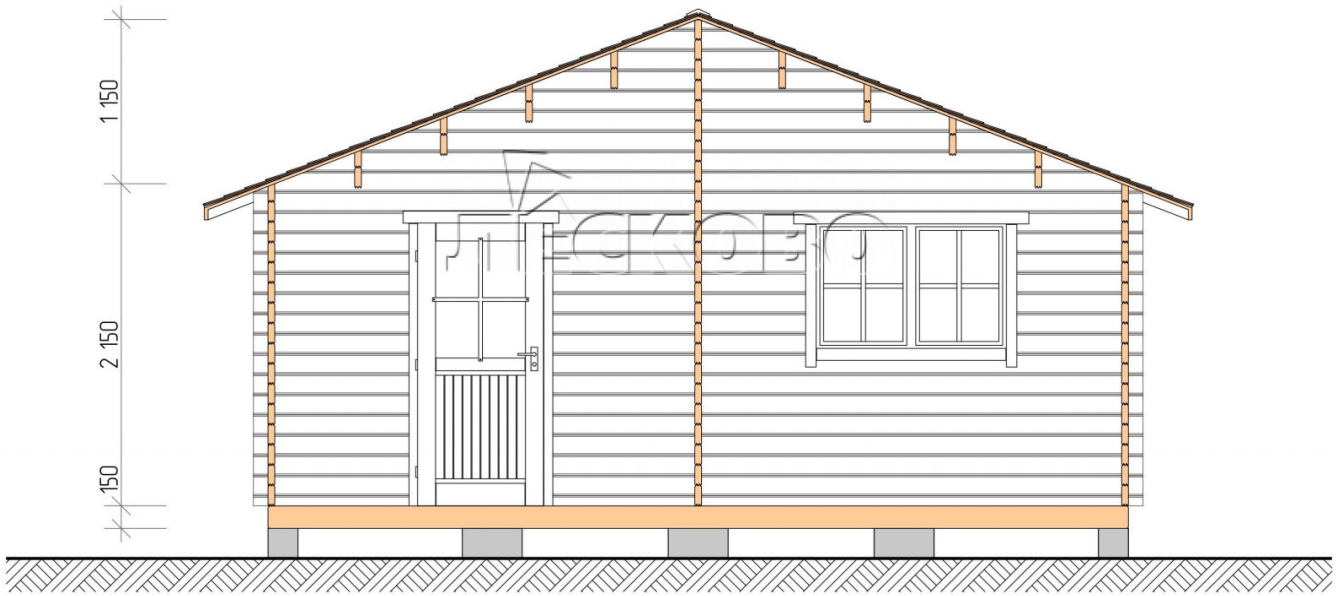

Outdoor sauna "BL" series 6×6

Project Dimensions

6 × 6 / 32.5 m²

Full house set

5,560 €

Timber

45 MM

65 MM
+ 1,336 €

Project planning

6 000

6 000

Разрез

House Kit

- Wall kit: 44 × 145 mm mini-chamber drying chamber with bowls for the project. The material of the tree is spruce, pine (GOST 8486). Humidity 12-14%. The height of the walls is 2.16 m.;
- Logs, lower harness: board 45 × 145 mm chamber drying 10-12%;
- Floors: floorboard 35 mm., Chamber drying;
- Ceiling: imitation of a bar 20 × 135 mm, Chamber drying;
- Wooden windows, glass 4 mm, Single. Treatment with a colorless antiseptic. Hardware;

0.40×0.38 м.2 шт.

1.34×0.91 м.1 шт.

- Wooden doors;

0.84×1.885 м.
bath.2 шт.

0.84×1.885 м.
glass.1 шт.

7. Platbands: dry planed board 20 × 100 mm;

8. Roof: shingles;

9. Skirting board 35 mm.