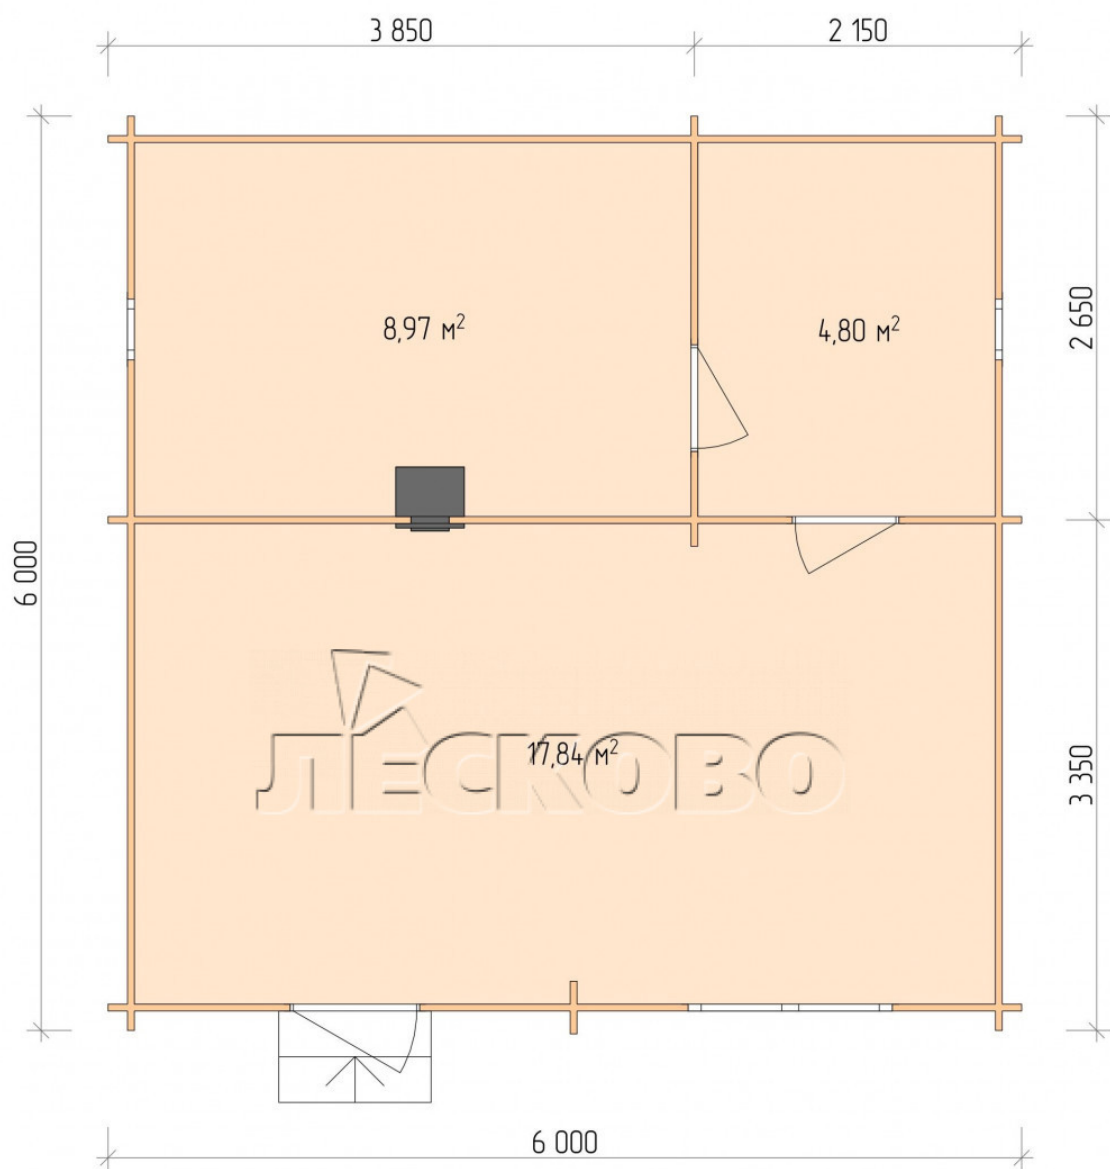

Outdoor sauna "BL" series 6×6

Project Dimensions

6 × 6 / 32.5 m²

Full house set

5,560 €

Timber

45 MM

65 MM
+ 1,336 €

Project planning

6 000

6 000

Разрез

House Kit

- Wall kit: 44 × 145 mm mini-chamber drying chamber with bowls for the project. The material of the tree is spruce, pine (GOST 8486). Humidity 12-14%. The height of the walls is 2.16 m.;
- Logs, lower harness: board 45 × 145 mm chamber drying 10-12%;
- Floors: floorboard 35 mm., Chamber drying;
- Ceiling: imitation of a bar 20 × 135 mm, Chamber drying;
- Wooden windows, glass 4 mm, Single. Treatment with a colorless antiseptic. Hardware;

0.40×0.38 м.2 шт.

1.34×0.91 м.1 шт.

- Wooden doors;

0.84×1.885 м.
bath.2 шт.

0.84×1.885 м.
glass.1 шт.

7. Platbands: dry planed board 20 × 100 mm;

8. Roof: shingles;

9. Skirting board 35 mm.