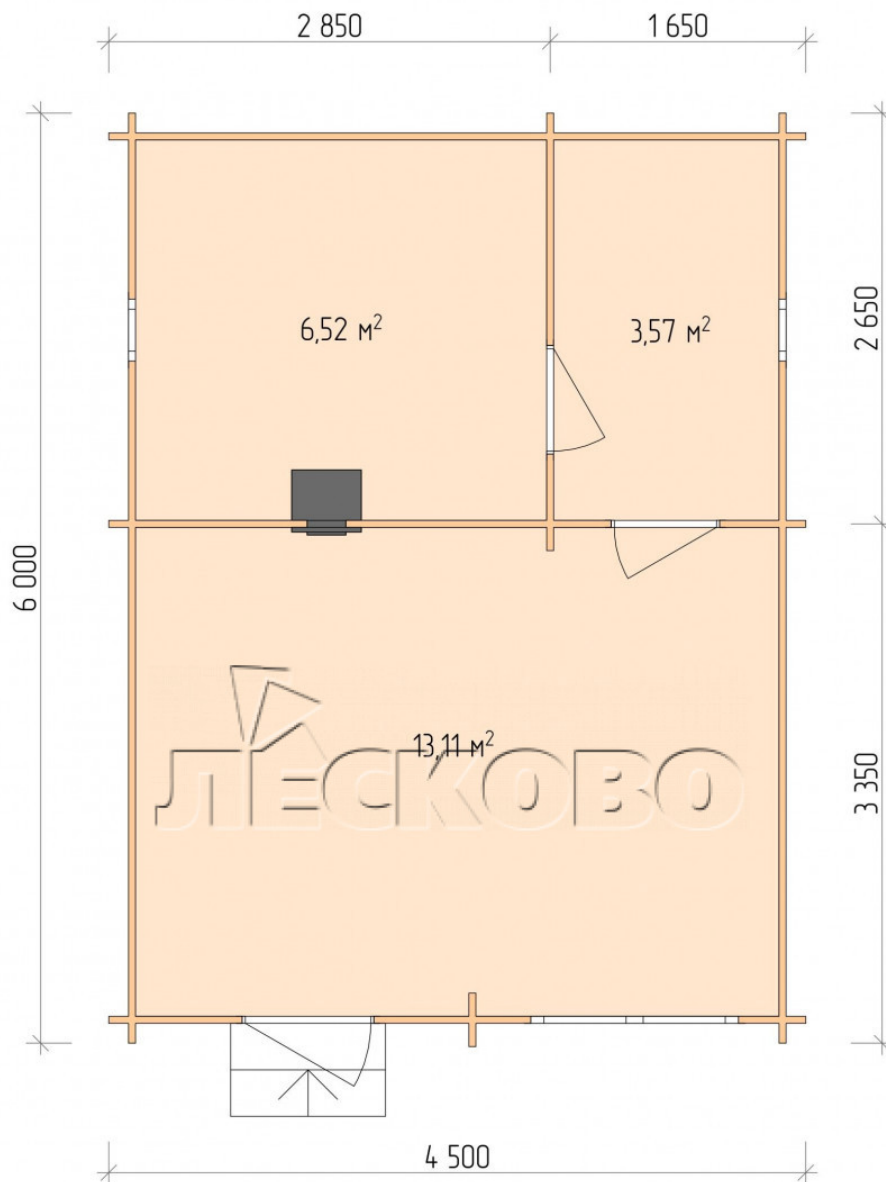

Outdoor sauna "BL" series 4.5×6

Project Dimensions

4.5 × 6 / 24 m²

Full house set

4,457 €

Timber

45 MM

65 MM
+ 1,023 €

Project planning

Разрез

House Kit

- Wall kit: 44 × 145 mm mini-chamber drying chamber with bowls for the project. The material of the tree is spruce, pine (GOST 8486). Humidity 12-14%. The height of the walls is 2.16 m.;
- Logs, lower harness: board 45 × 145 mm chamber drying 10-12%;
- Floors: floorboard 35 mm., Chamber drying;
- Ceiling: imitation of a bar 20 × 135 mm, Chamber drying;
- Wooden windows, glass 4 mm, Single. Treatment with a colorless antiseptic. Hardware;

0.40×0.38 м.2 шт. 1.34×0.91 м.1 шт.

- Wooden doors;

0.84×1.885 м.
bath.2 шт.

0.84×1.885 м.
glass.1 шт.

7. Platbands: dry planed board 20 × 100 mm;

8. Roof: shingles;

9. Skirting board 35 mm.

+7 (843) 297-76-60