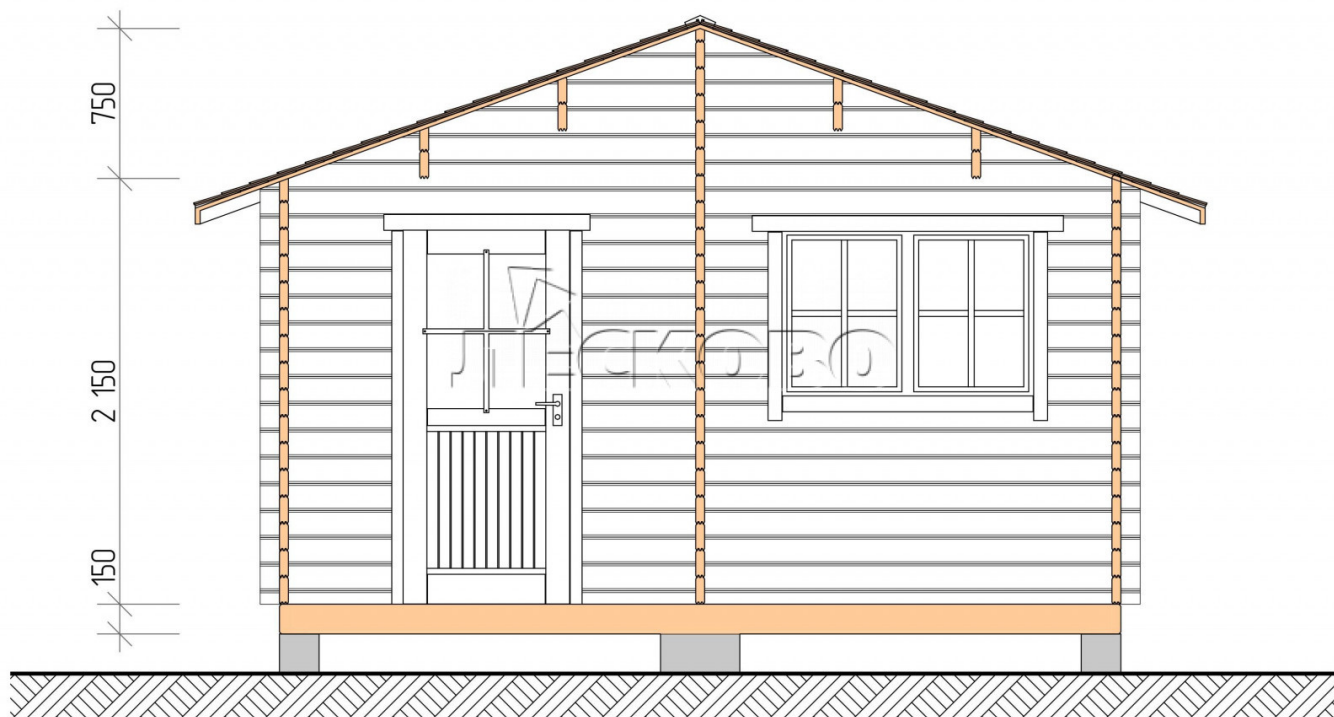

Outdoor sauna "BL" series 4.5×6

Project Dimensions

4.5 × 6 / 24 m²

Full house set

4,457 €

Timber

45 MM

65 MM
+ 1,023 €

Project planning

Разрез

House Kit

- Wall kit: 44 × 145 mm mini-chamber drying chamber with bowls for the project. The material of the tree is spruce, pine (GOST 8486). Humidity 12-14%. The height of the walls is 2.16 m.;
- Logs, lower harness: board 45 × 145 mm chamber drying 10-12%;
- Floors: floorboard 35 mm., Chamber drying;
- Ceiling: imitation of a bar 20 × 135 mm, Chamber drying;
- Wooden windows, glass 4 mm, Single. Treatment with a colorless antiseptic. Hardware;