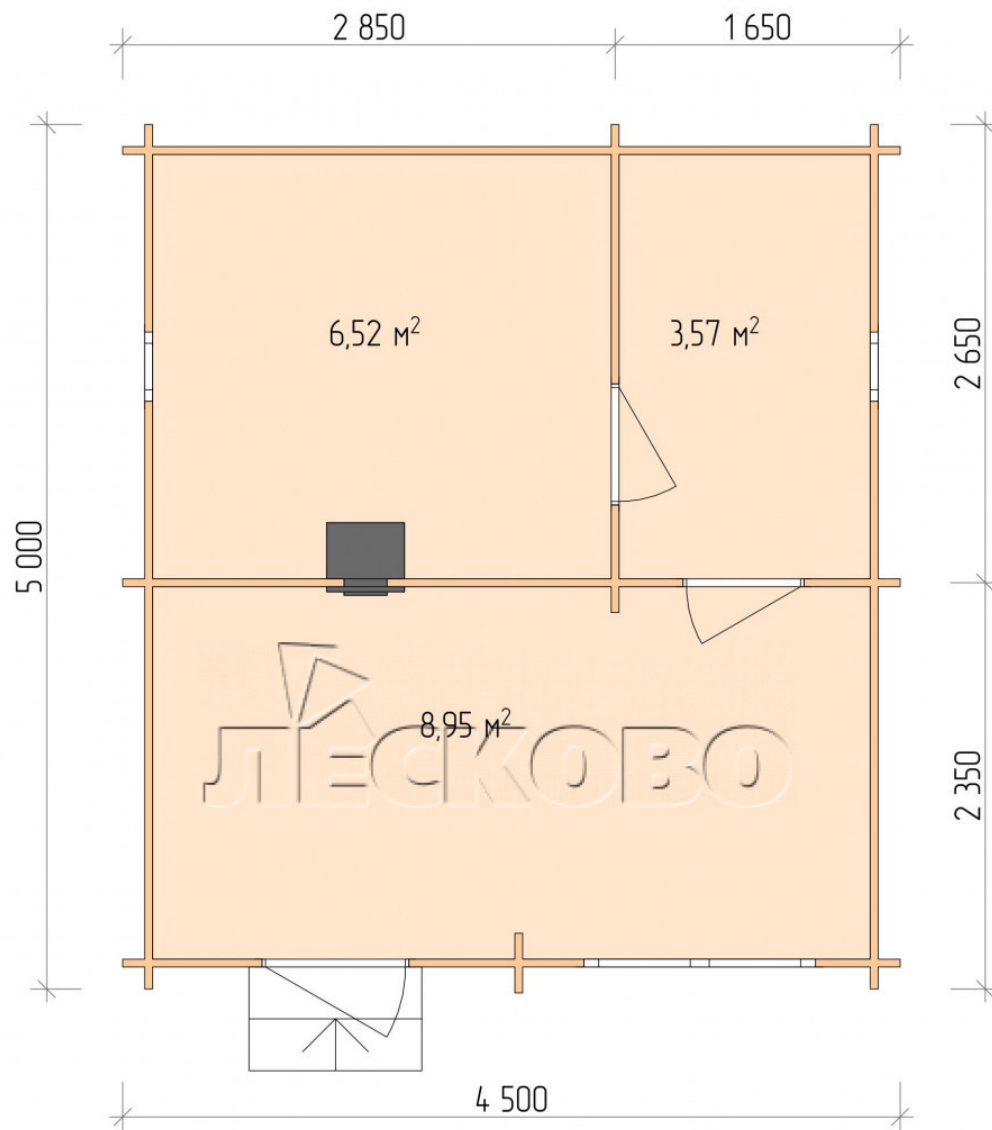

Outdoor sauna "BL" series 4.5×5

Project Dimensions

4.5 × 5 / 19.8 m²

Full house set

3,904 €

Timber

45 MM

65 MM
+ 909 €

Project planning

4 500

5 000

Разрез

House Kit

- Wall kit: 44 × 145 mm mini-chamber drying chamber with bowls for the project. The material of the tree is spruce, pine (GOST 8486). Humidity 12-14%. The height of the walls is 2.16 m.;
- Logs, lower harness: board 45 × 145 mm chamber drying 10-12%;
- Floors: floorboard 35 mm., Chamber drying;
- Ceiling: imitation of a bar 20 × 135 mm, Chamber drying;
- Wooden windows, glass 4 mm, Single. Treatment with a colorless antiseptic. Hardware;

0.40×0.38 м.2 шт. 1.34×0.91 м.1 шт.

- Wooden doors;

0.84×1.885 м.
bath.2 шт.

0.84×1.885 м.
glass.1 шт.

7. Platbands: dry planed board 20 × 100 mm;

8. Roof: shingles;

9. Skirting board 35 mm.

+7 (843) 297-76-60