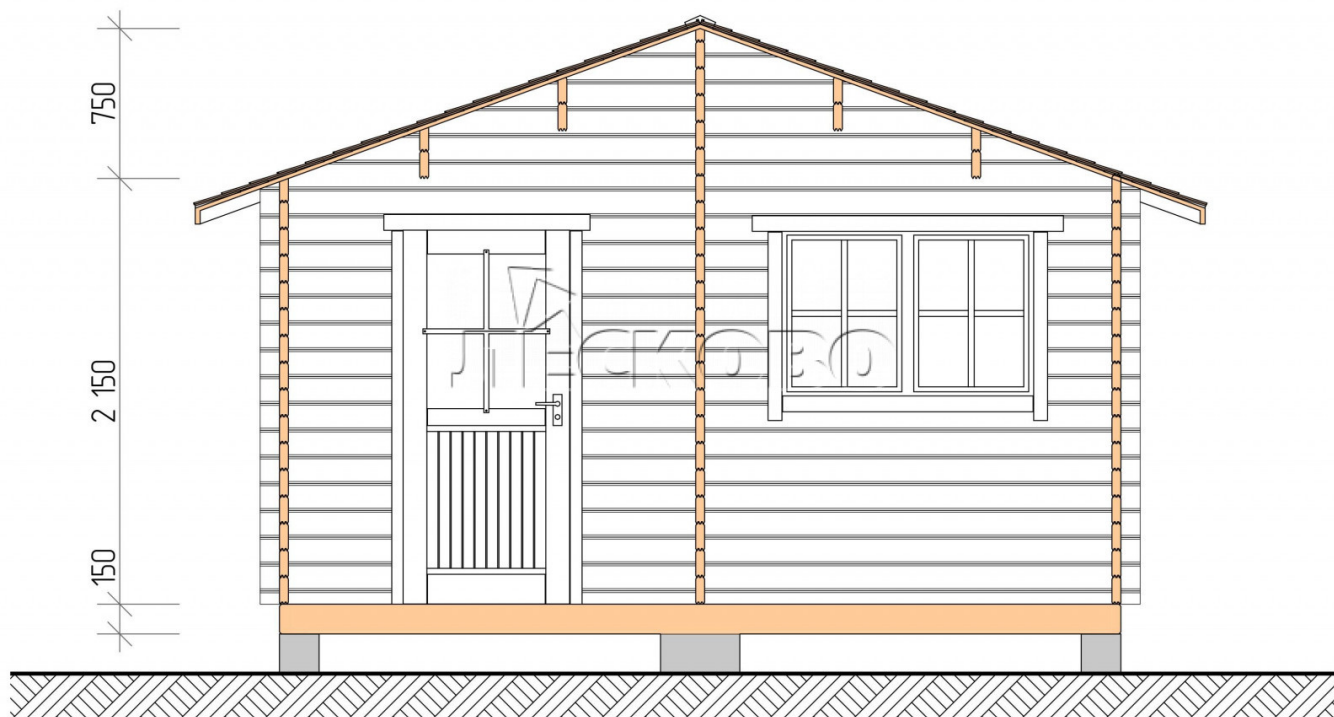

Outdoor sauna "BL" series 4.5×5

Project Dimensions

4.5 × 5 / 19.8 m²

Full house set

3,904 €

Timber

45 MM

65 MM
+ 909 €

Project planning

4 500

5 000

Разрез

House Kit

- Wall kit: 44 × 145 mm mini-chamber drying chamber with bowls for the project. The material of the tree is spruce, pine (GOST 8486). Humidity 12-14%. The height of the walls is 2.16 m.;
- Logs, lower harness: board 45 × 145 mm chamber drying 10-12%;
- Floors: floorboard 35 mm., Chamber drying;
- Ceiling: imitation of a bar 20 × 135 mm, Chamber drying;
- Wooden windows, glass 4 mm, Single. Treatment with a colorless antiseptic. Hardware;

0.40×0.38 м.2 шт. 1.34×0.91 м.1 шт.

- Wooden doors;

0.84×1.885 м.
bath.2 шт.

0.84×1.885 м.
glass.1 шт.

7. Platbands: dry planed board 20 × 100 mm;

8. Roof: shingles;

9. Skirting board 35 mm.

+7 (843) 297-76-60