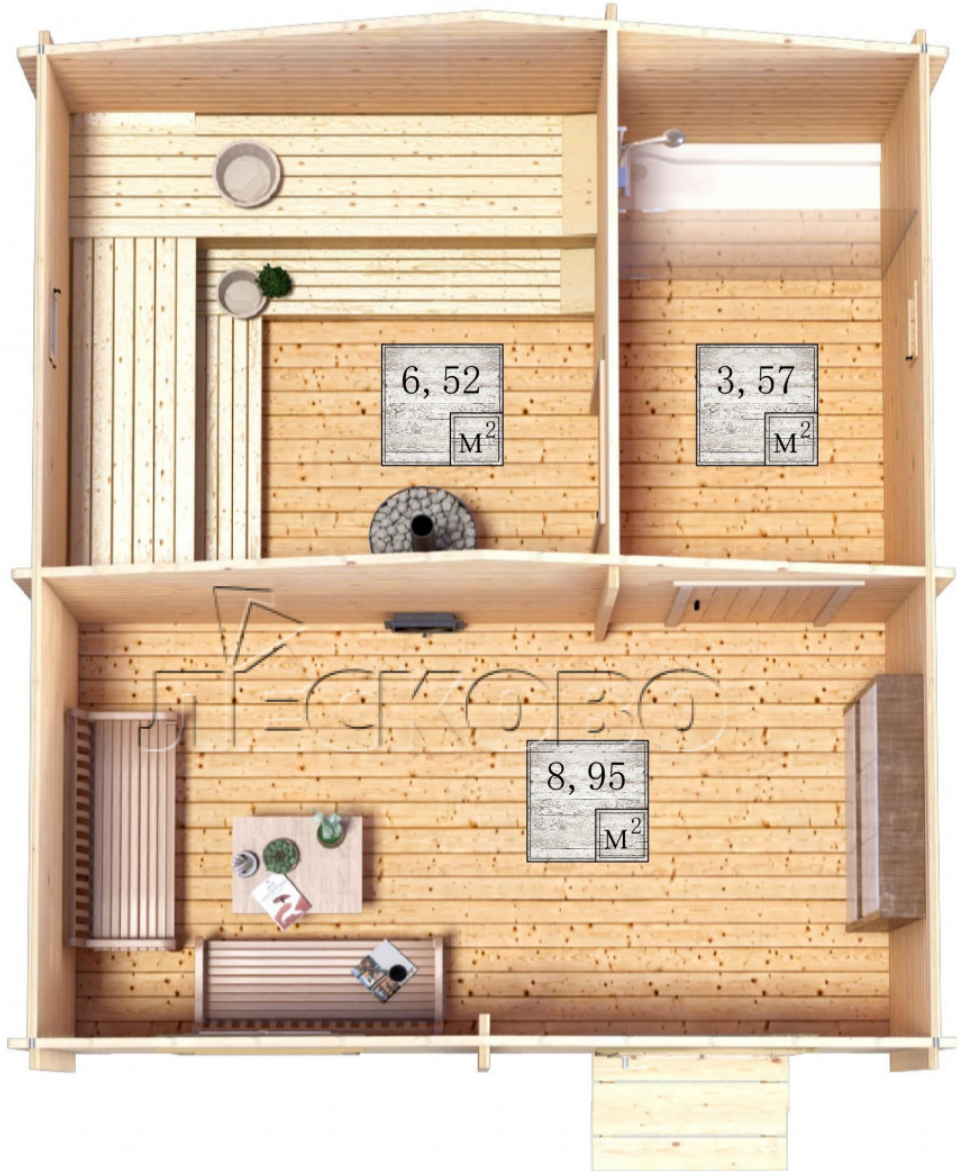

Outdoor sauna "BL" series 4.5×5

Project Dimensions

4.5 × 5 / 19.8 m²

Full house set

3,904 €

Timber

45 MM

65 MM
+ 909 €

Project planning

4 500

5 000

Разрез

House Kit

- Wall kit: 44 × 145 mm mini-chamber drying chamber with bowls for the project. The material of the tree is spruce, pine (GOST 8486). Humidity 12-14%. The height of the walls is 2.16 m.;
- Logs, lower harness: board 45 × 145 mm chamber drying 10-12%;
- Floors: floorboard 35 mm., Chamber drying;
- Ceiling: imitation of a bar 20 × 135 mm, Chamber drying;
- Wooden windows, glass 4 mm, Single. Treatment with a colorless antiseptic. Hardware;

0.40×0.38 м.2 шт. 1.34×0.91 м.1 шт.

- Wooden doors;

0.84×1.885 м.
bath.2 шт.

0.84×1.885 м.
glass.1 шт.

7. Platbands: dry planed board 20 × 100 mm;

8. Roof: shingles;

9. Skirting board 35 mm.

+7 (843) 297-76-60