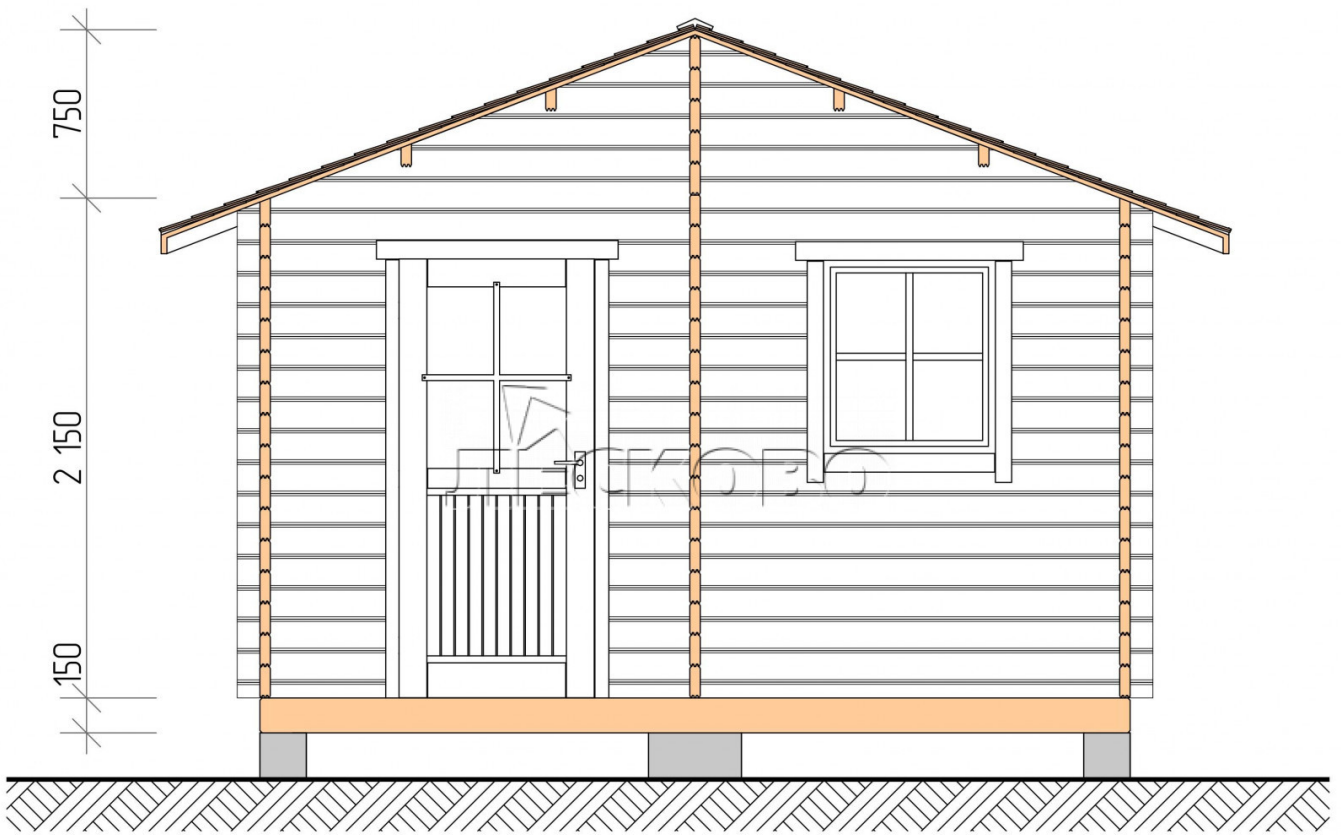

Outdoor sauna "BL" series 4×5.5

Project Dimensions

4 × 5.5 / 19.3 m²

Full house set

3,765 €

Timber

45 MM

65 MM
+ 927 €

Project planning

Разрез

House Kit

- Wall kit: 44 × 145 mm mini-chamber drying chamber with bowls for the project. The material of the tree is spruce, pine (GOST 8486). Humidity 12-14%. The height of the walls is 2.16 m.;
- Logs, lower harness: board 45 × 145 mm chamber drying 10-12%;
- Floors: floorboard 35 mm., Chamber drying;
- Ceiling: imitation of a bar 20 × 135 mm, Chamber drying;