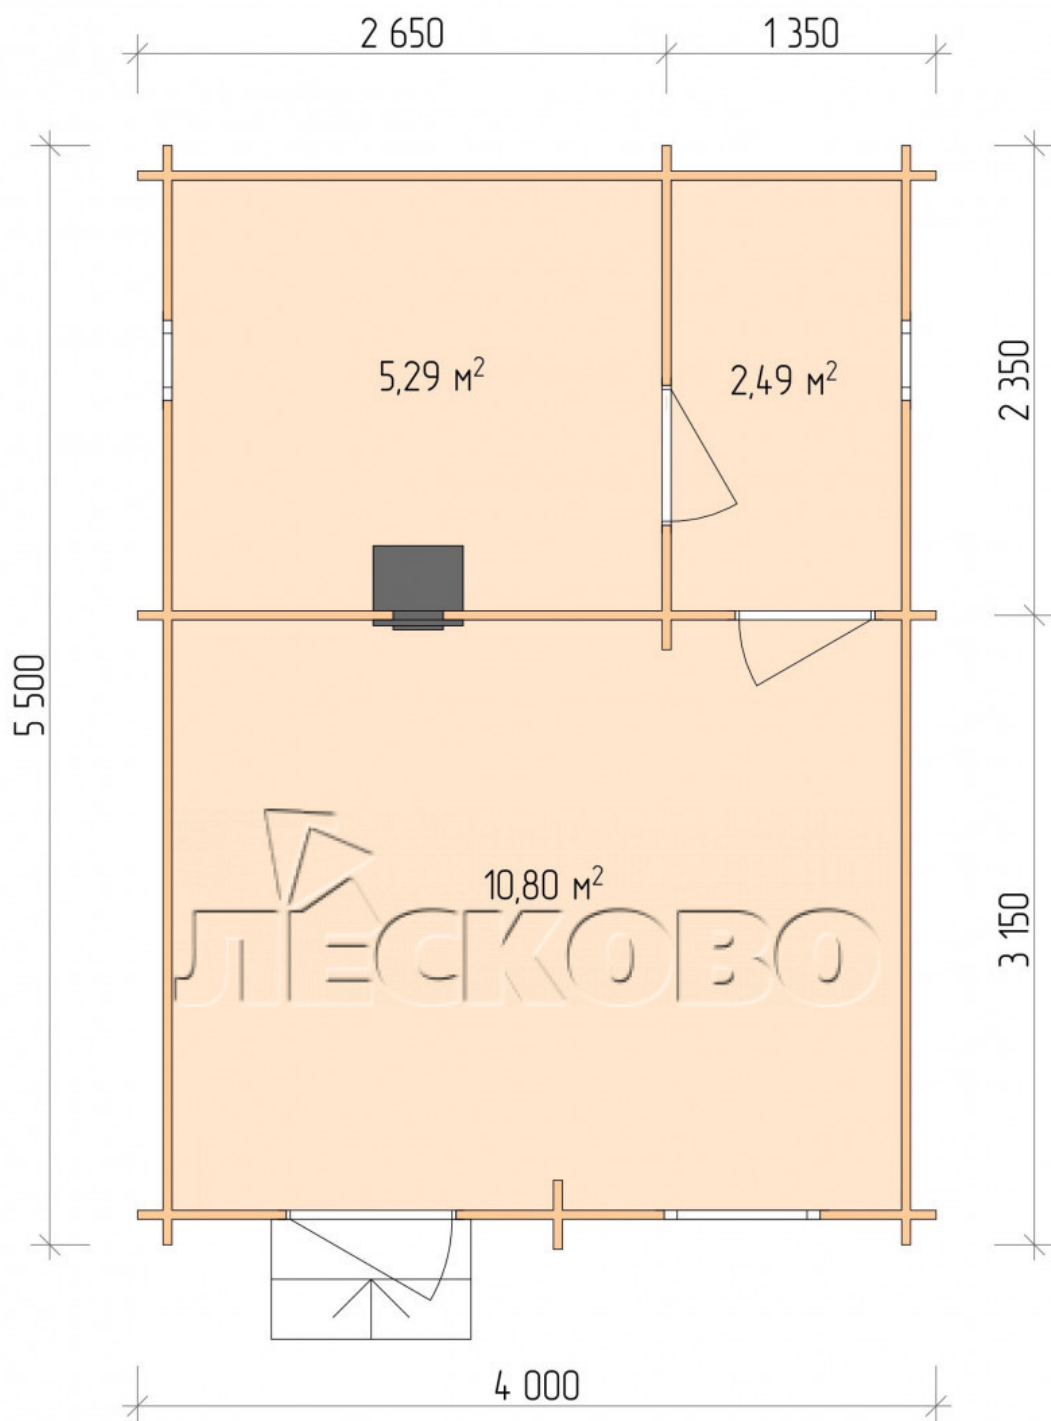

Outdoor sauna "BL" series 4×5.5

Project Dimensions

4 × 5.5 / 19.3 m²

Full house set

3,765 €

Timber

45 MM

65 MM
+ 927 €

Project planning

Разрез

House Kit

- Wall kit: 44 × 145 mm mini-chamber drying chamber with bowls for the project. The material of the tree is spruce, pine (GOST 8486). Humidity 12-14%. The height of the walls is 2.16 m.;
- Logs, lower harness: board 45 × 145 mm chamber drying 10-12%;
- Floors: floorboard 35 mm., Chamber drying;
- Ceiling: imitation of a bar 20 × 135 mm, Chamber drying;

- Wooden windows, glass 4 mm, Single. Treatment with a colorless antiseptic. Hardware;

0.40×0.38 м.2 шт.

1.34×0.91 м.1 шт.

- Wooden doors;

0.84×1.885 м.

bath.2 шт.

0.84×1.885 м.

glass.1 шт.

7. Platbands: dry planed board 20 × 100 mm;

8. Roof: shingles;

9. Skirting board 35 mm.

+7 (843) 297-76-60

г. Казань, СНТ им. Воровского, уч. 52