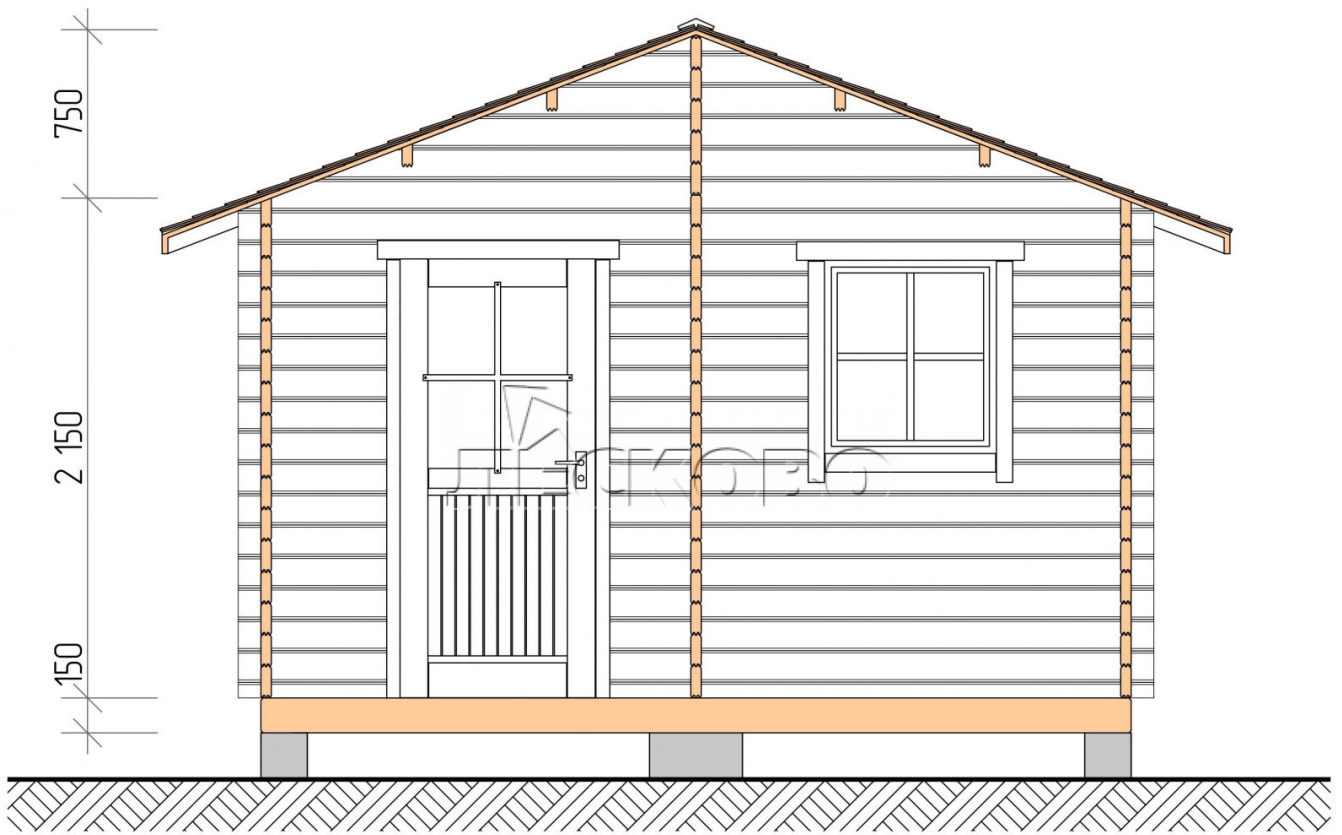

Outdoor sauna "BL" series 4×4

Project Dimensions

4 × 4 / 13.4 m²

Full house set

3,233 €

Timber

45 MM

65 MM
+ 807 €

Project planning

4 000

4 000

Разрез

House Kit

- Wall kit: 44 × 145 mm mini-chamber drying chamber with bowls for the project. The material of the tree is spruce, pine (GOST 8486). Humidity 12-14%. The height of the walls is 2.16 m.;
- Logs, lower harness: board 45 × 145 mm chamber drying 10-12%;
- Floors: floorboard 35 mm., Chamber drying;
- Ceiling: imitation of a bar 20 × 135 mm, Chamber drying;
- Wooden windows, glass 4 mm, Single. Treatment with a colorless antiseptic. Hardware;

0.40×0.38 м.2 шт.

1.34×0.91 м.1 шт.

- Wooden doors;

0.84×1.885 м.
bath.2 шт.

0.84×1.885 м.
glass.1 шт.

7. Platbands: dry planed board 20 × 100 mm;

8. Roof: shingles;

9. Skirting board 35 mm.