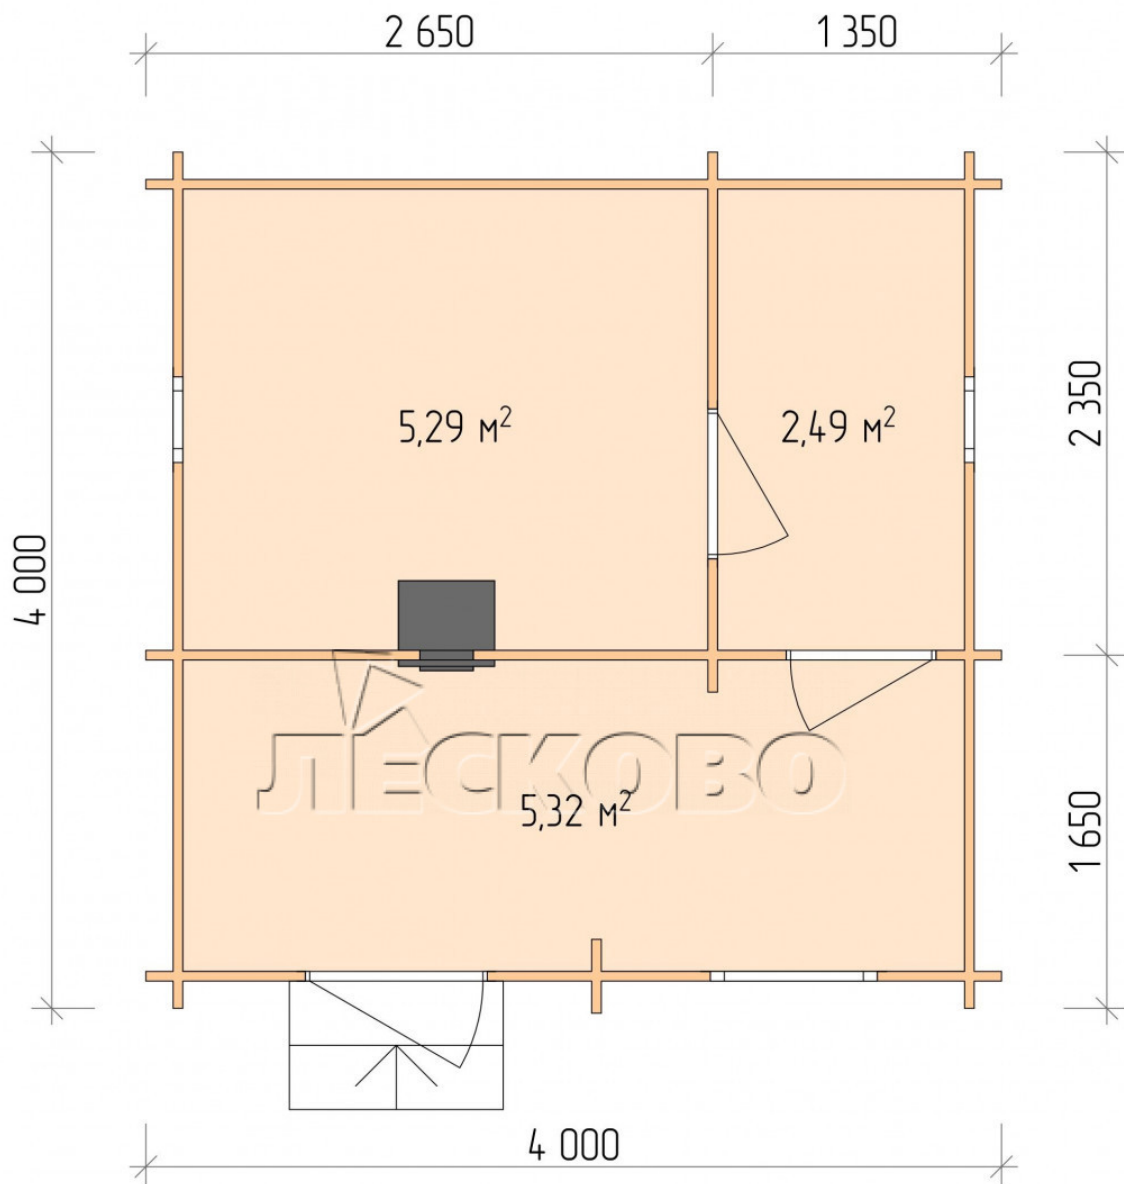

Outdoor sauna "BL" series 4×4

Project Dimensions

4 × 4 / 13.4 m²

Full house set

3,233 €

Timber

45 MM

65 MM
+ 807 €

Project planning

4 000

4 000

Разрез

House Kit

- Wall kit: 44 × 145 mm mini-chamber drying chamber with bowls for the project. The material of the tree is spruce, pine (GOST 8486). Humidity 12-14%. The height of the walls is 2.16 m.;
- Logs, lower harness: board 45 × 145 mm chamber drying 10-12%;
- Floors: floorboard 35 mm., Chamber drying;
- Ceiling: imitation of a bar 20 × 135 mm, Chamber drying;
- Wooden windows, glass 4 mm, Single. Treatment with a colorless antiseptic. Hardware;

0.40×0.38 м.2 шт.

1.34×0.91 м.1 шт.

- Wooden doors;

0.84×1.885 м.
bath.2 шт.

0.84×1.885 м.
glass.1 шт.

7. Platbands: dry planed board 20 × 100 mm;

8. Roof: shingles;

9. Skirting board 35 mm.