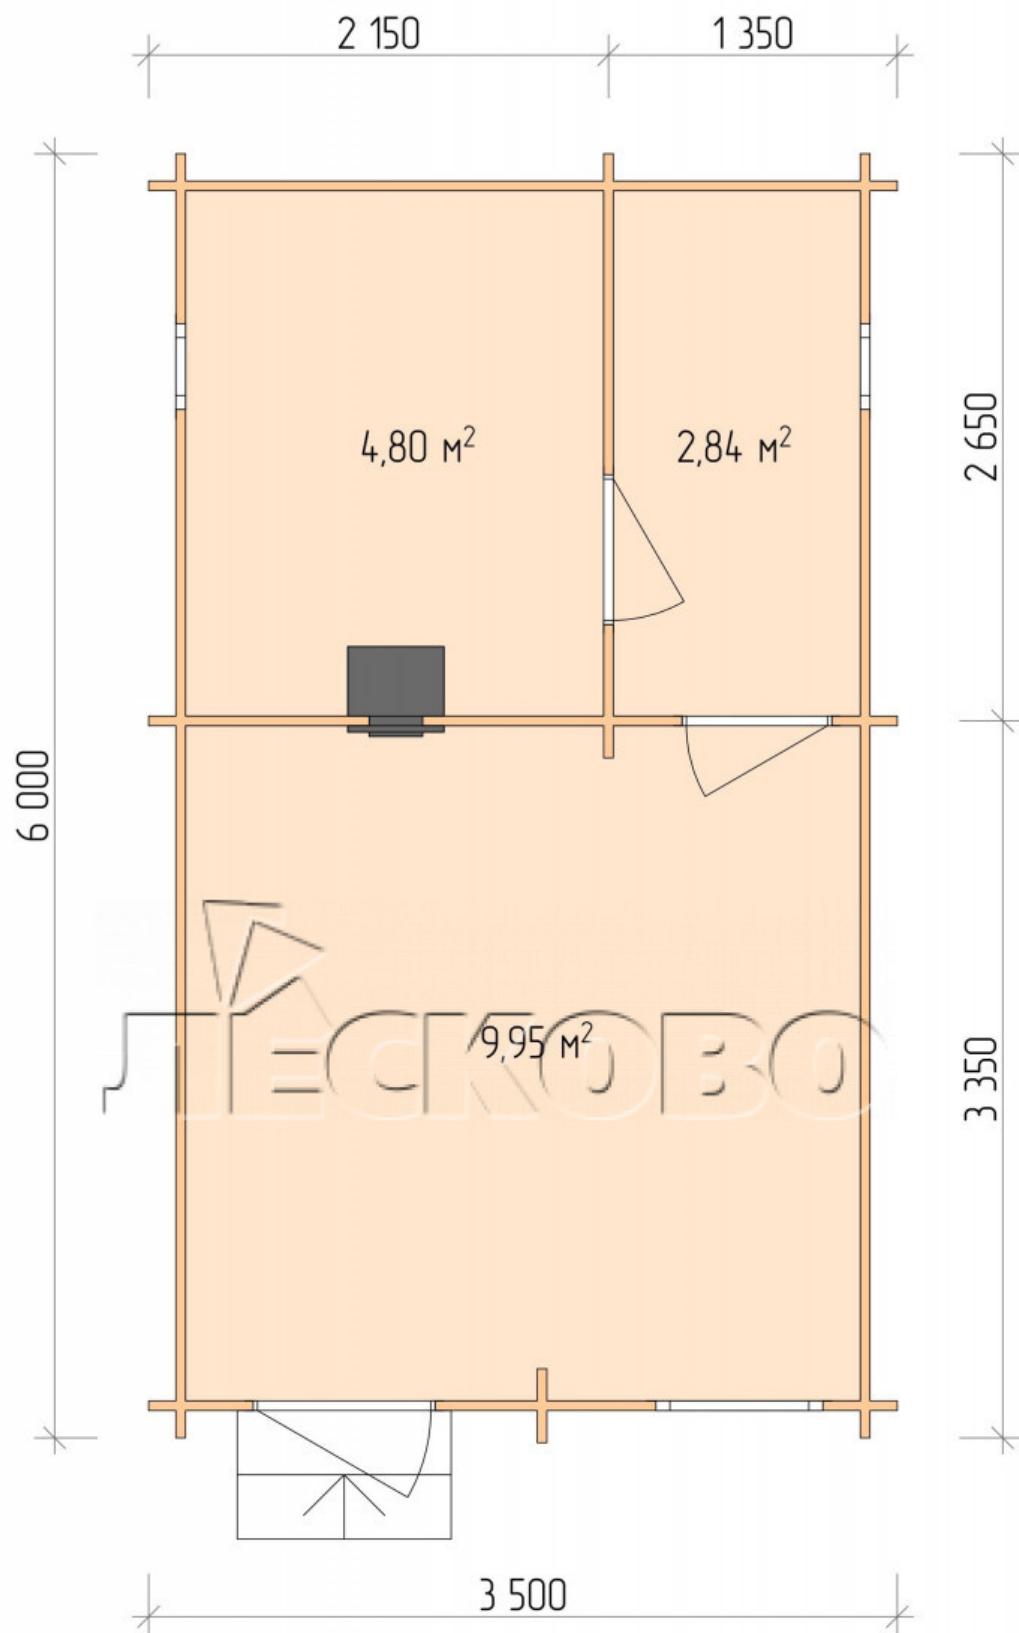

## Outdoor sauna "BL" series 3.5×6

Project Dimensions

3.5 × 6 / 18.3 m<sup>2</sup>

Full house set

**3,599 €**

# Разрез

## House Kit

- Wall kit: 44 × 145 mm mini-chamber drying chamber with bowls for the project. The material of the tree is spruce, pine (GOST 8486). Humidity 12-14%. The height of the walls is 2.16 m.;

- Logs, lower harness: board 45 × 145 mm chamber drying 10-12%;
- Floors: floorboard 35 mm., Chamber drying;
- Ceiling: imitation of a bar 20 × 135 mm, Chamber drying;
- Wooden windows, glass 4 mm, Single. Treatment with a colorless antiseptic. Hardware;

0.40×0.38 м.2 шт.

0.87×0.78 м.1 шт.

- Wooden doors;

0.84×1.885 м.  
bath.2 шт.

0.84×1.885 м.  
glass.1 шт.

7. Platbands: dry planed board 20 × 100 mm;

8. Roof: shingles;

9. Skirting board 35 mm.