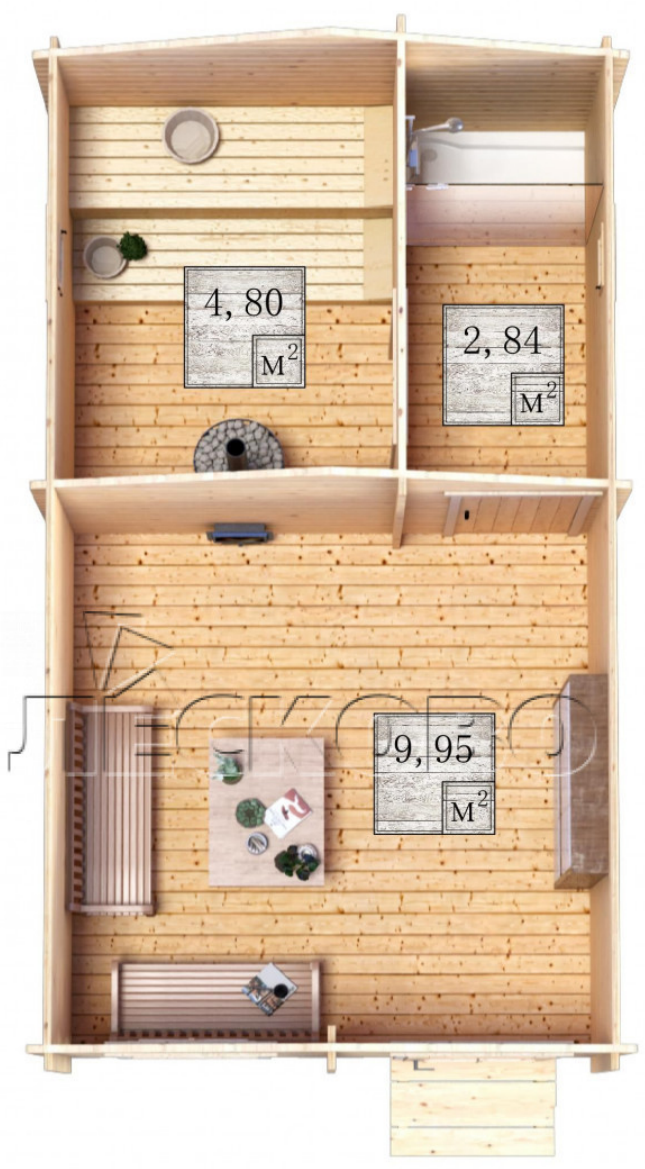

## Outdoor sauna "BL" series 3.5×6

Project Dimensions

3.5 × 6 / 18.3 m<sup>2</sup>

Full house set

**3,599 €**

### Timber

45 MM

65 MM  
+ 854 €

# Разрез

## House Kit

- Wall kit: 44 × 145 mm mini-chamber drying chamber with bowls for the project. The material of the tree is spruce, pine (GOST 8486). Humidity 12-14%. The height of the walls is 2.16 m.;

- Logs, lower harness: board 45 × 145 mm chamber drying 10-12%;
- Floors: floorboard 35 mm., Chamber drying;
- Ceiling: imitation of a bar 20 × 135 mm, Chamber drying;
- Wooden windows, glass 4 mm, Single. Treatment with a colorless antiseptic. Hardware;