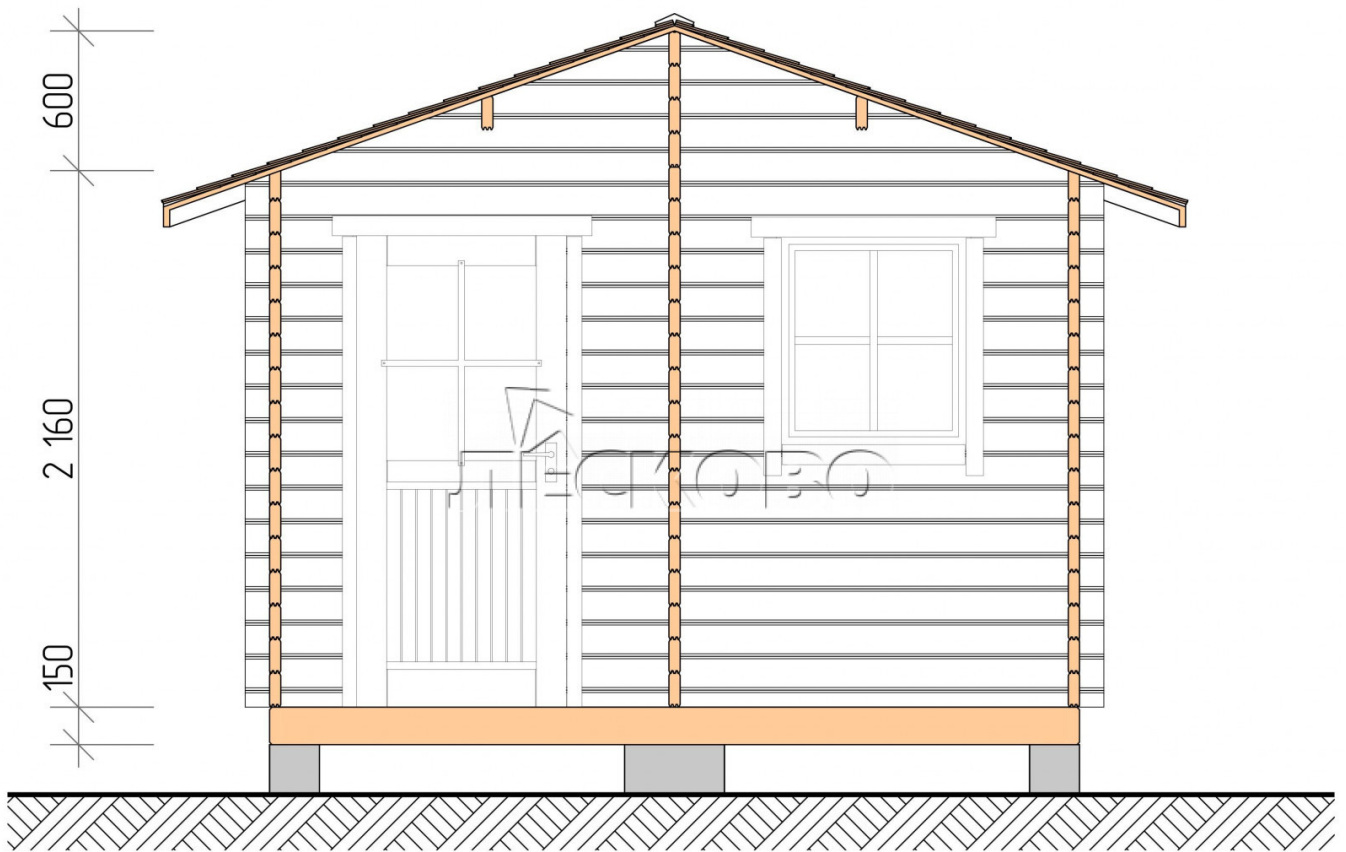

## Outdoor sauna "BL" series 3.5×6

Project Dimensions

3.5 × 6 / 18.3 m<sup>2</sup>

Full house set

**3,599 €**

# Разрез

## House Kit

- Wall kit: 44 × 145 mm mini-chamber drying chamber with bowls for the project. The material of the tree is spruce, pine (GOST 8486). Humidity 12-14%. The height of the walls is 2.16 m.;

- Logs, lower harness: board 45 × 145 mm chamber drying 10-12%;
- Floors: floorboard 35 mm., Chamber drying;
- Ceiling: imitation of a bar 20 × 135 mm, Chamber drying;
- Wooden windows, glass 4 mm, Single. Treatment with a colorless antiseptic. Hardware;