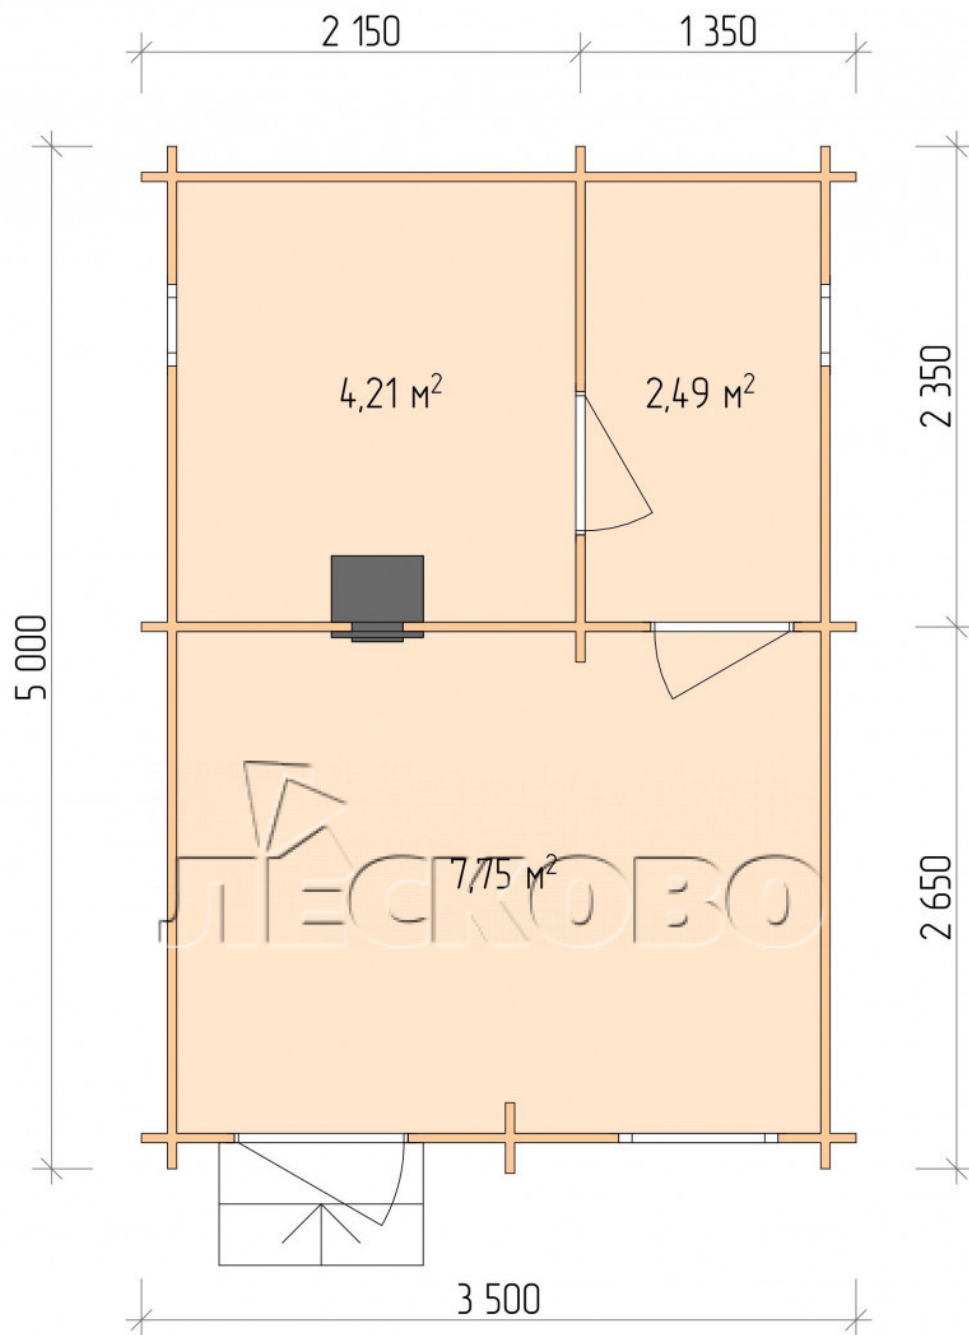

## Outdoor sauna "BL" series 3.5×5

Project Dimensions

3.5 × 5 / 15.1 m<sup>2</sup>

Full house set

**3,184 €**

# Разрез

## House Kit

- Wall kit: 44 × 145 mm mini-chamber drying chamber with bowls for the project. The material of the tree is spruce, pine (GOST 8486). Humidity 12-14%. The height of the walls is 2.16 m.;
- Logs, lower harness: board 45 × 145 mm chamber drying 10-12%;
- Floors: floorboard 35 mm., Chamber drying;
- Ceiling: imitation of a bar 20 × 135 mm, Chamber drying;