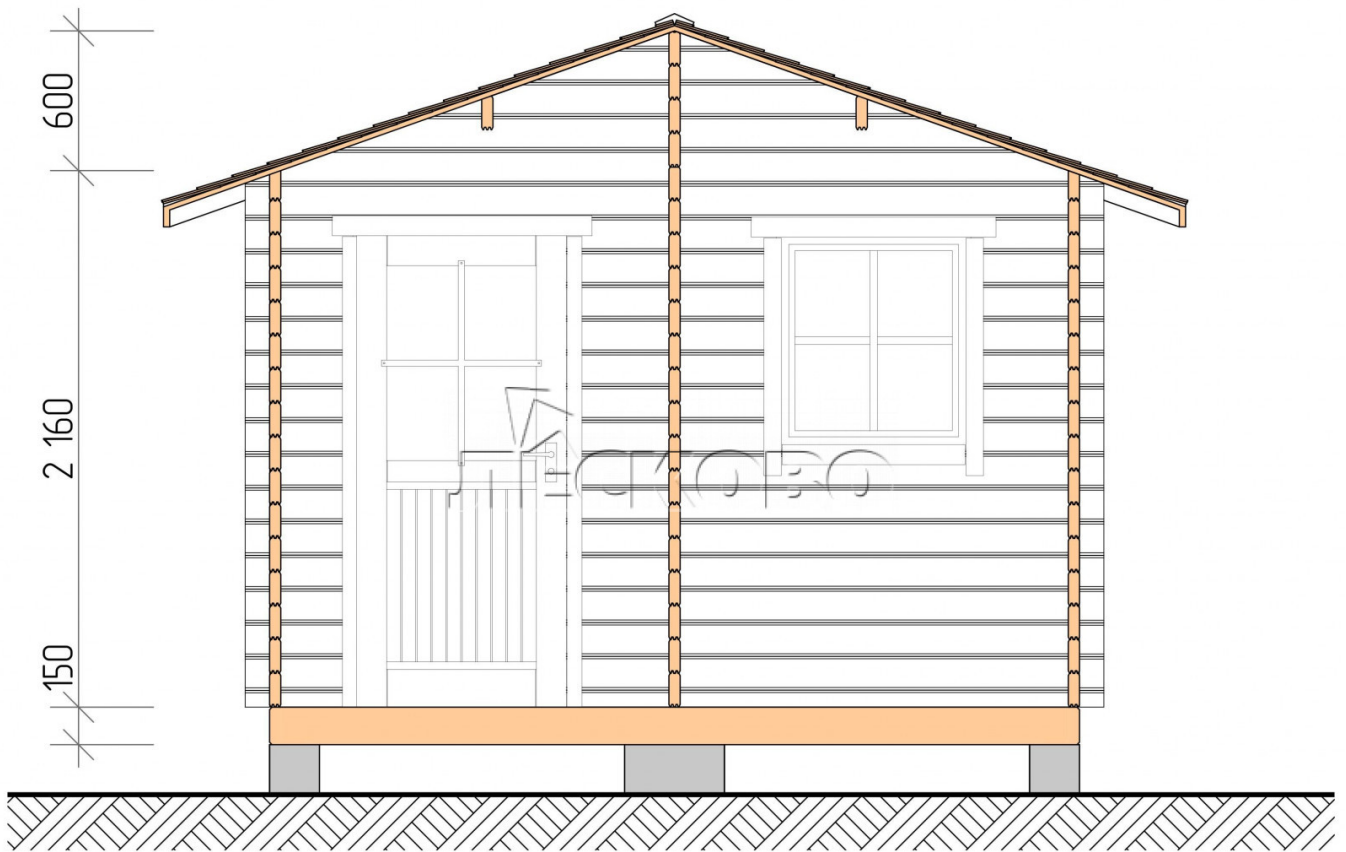

## Outdoor sauna "BL" series 3.5×5

Project Dimensions

3.5 × 5 / 15.1 m<sup>2</sup>

Full house set

**3,184 €**

# Разрез

## House Kit

- Wall kit: 44 × 145 mm mini-chamber drying chamber with bowls for the project. The material of the tree is spruce, pine (GOST 8486). Humidity 12-14%. The height of the walls is 2.16 m.;
- Logs, lower harness: board 45 × 145 mm chamber drying 10-12%;
- Floors: floorboard 35 mm., Chamber drying;
- Ceiling: imitation of a bar 20 × 135 mm, Chamber drying;