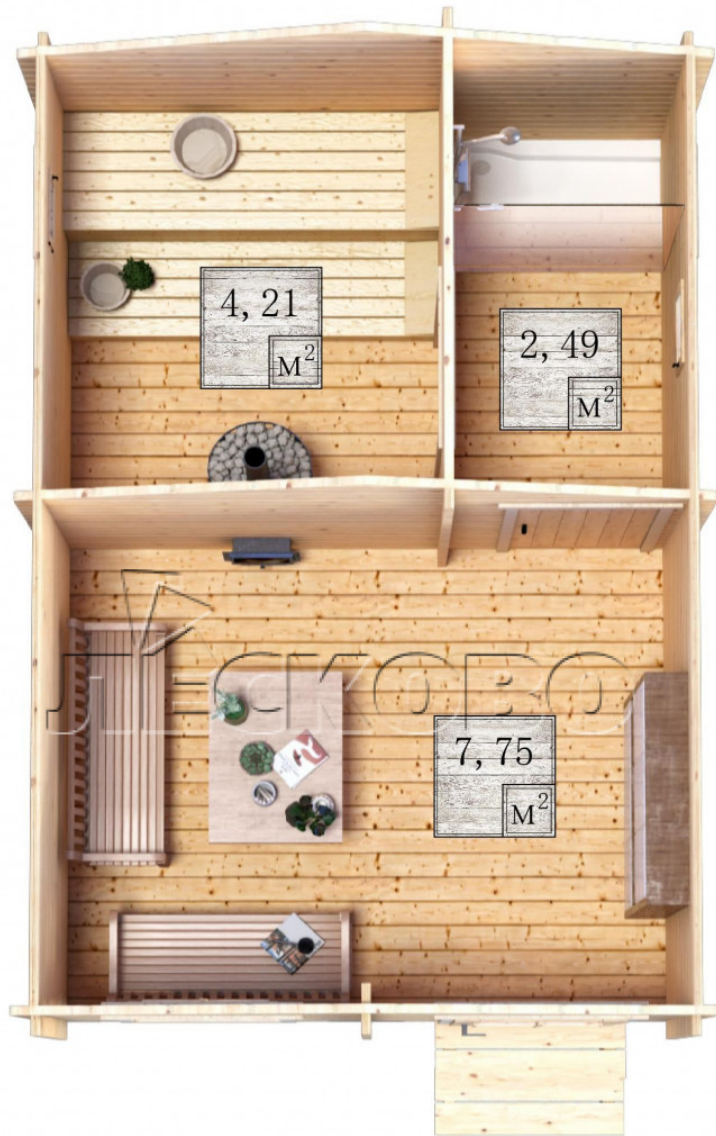

## Outdoor sauna "BL" series 3.5×5

Project Dimensions

3.5 × 5 / 15.1 m<sup>2</sup>

Full house set

**3,184 €**

### Timber

45 MM

65 MM  
+ 765 €

# Разрез

## House Kit

- Wall kit: 44 × 145 mm mini-chamber drying chamber with bowls for the project. The material of the tree is spruce, pine (GOST 8486). Humidity 12-14%. The height of the walls is 2.16 m.;
- Logs, lower harness: board 45 × 145 mm chamber drying 10-12%;
- Floors: floorboard 35 mm., Chamber drying;
- Ceiling: imitation of a bar 20 × 135 mm, Chamber drying;