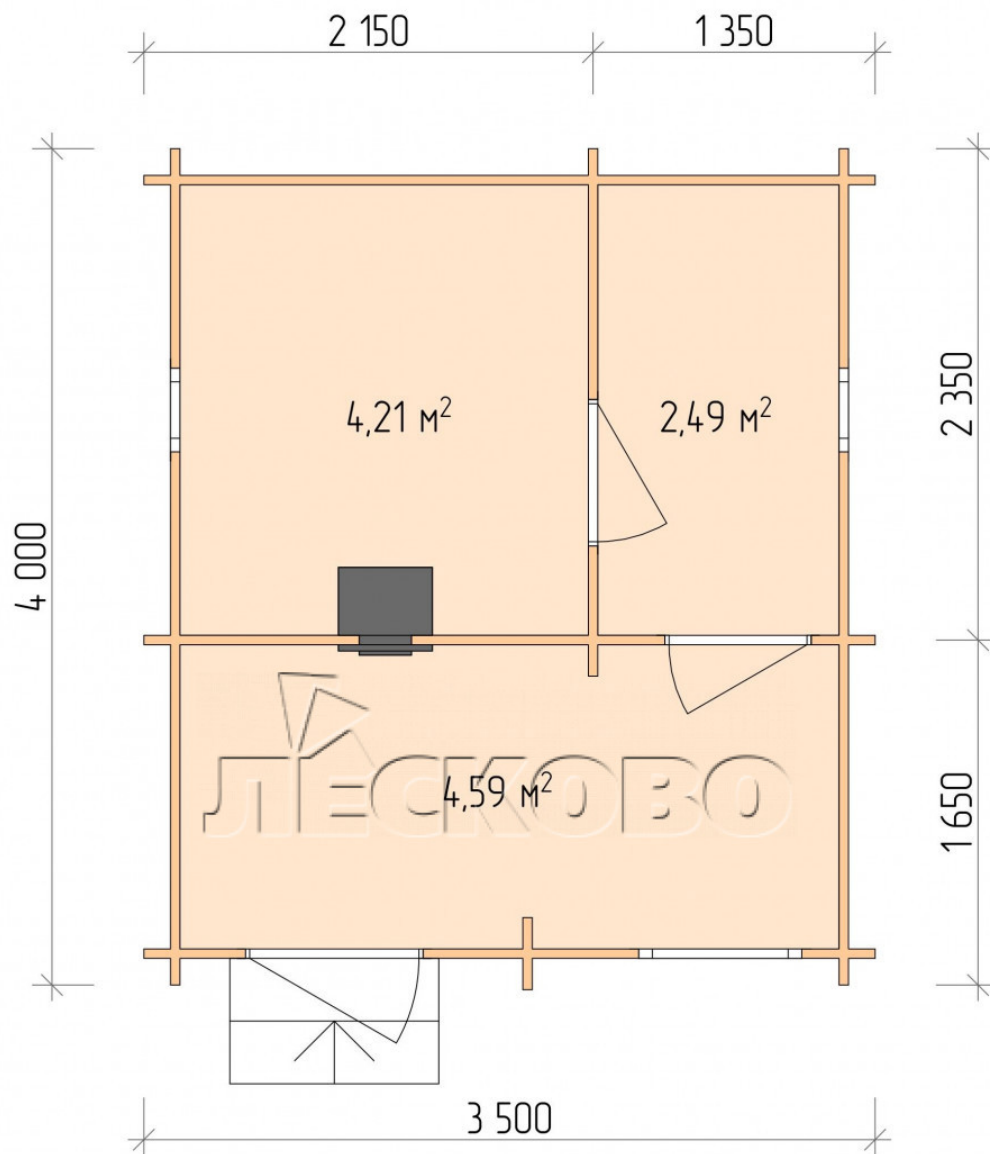

House Kit

- Wall kit: 44 × 145 mm mini-chamber drying chamber with bowls for the project. The material of the tree is spruce, pine (GOST 8486). Humidity 12-14%. The height of the walls is 2.16 m.;
- Logs, lower harness: board 45 × 145 mm chamber drying 10-12%;
- Floors: floorboard 35 mm., Chamber drying;
- Ceiling: imitation of a bar 20 × 135 mm, Chamber drying;
- Wooden windows, glass 4 mm, Single. Treatment with a colorless antiseptic. Hardware;