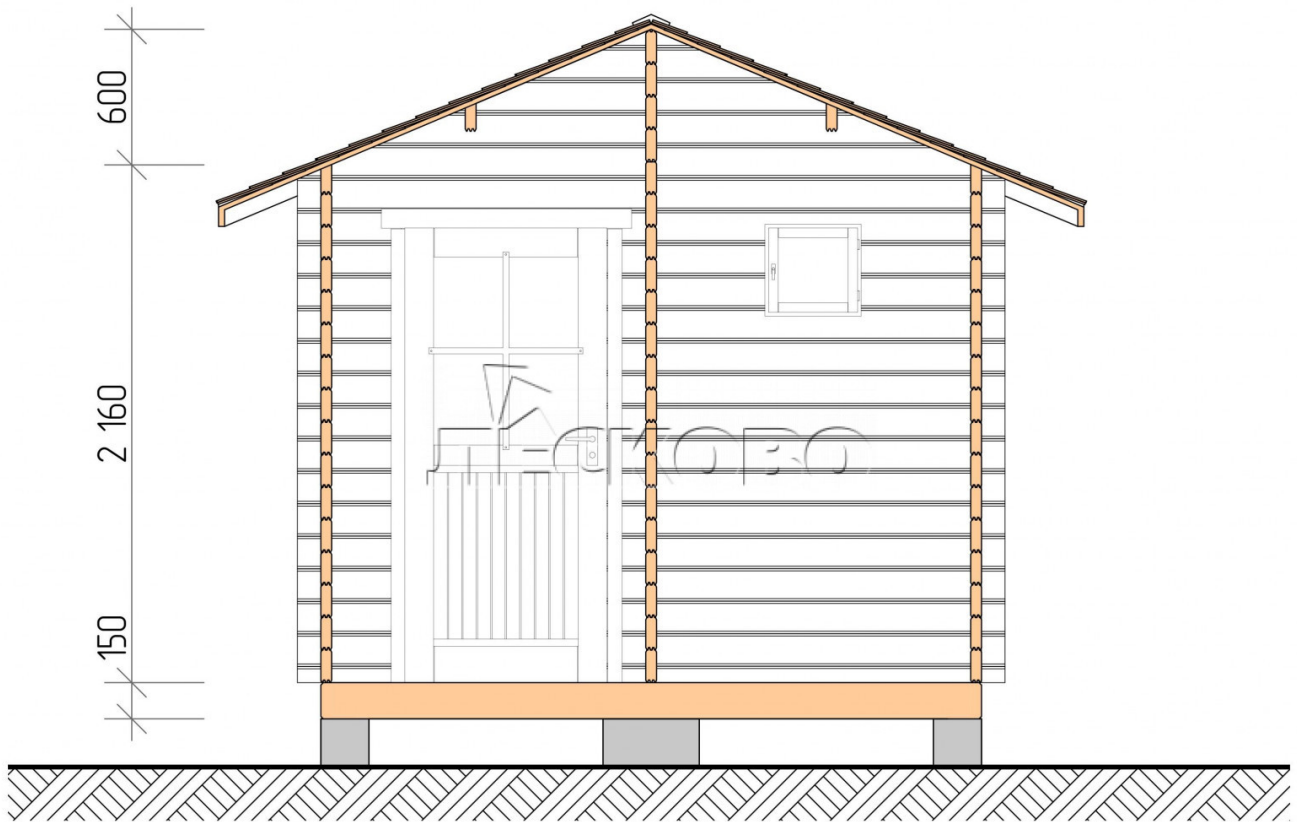

Outdoor sauna "BL" series 3×4

Project Dimensions

3 × 4 / 10 m²

Full house set

2,637 €

Timber

45 MM

65 MM
+ 638 €

Project planning

3 000

4 000

Разрез

House Kit

- Wall kit: 44 × 145 mm mini-chamber drying chamber with bowls for the project. The material of the tree is spruce, pine (GOST 8486). Humidity 12-14%. The height of the walls is 2.16 m.;
- Logs, lower harness: board 45 × 145 mm chamber drying 10-12%;
- Floors: floorboard 35 mm., Chamber drying;
- Ceiling: imitation of a bar 20 × 135 mm, Chamber drying;

- Wooden windows, glass 4 mm, Single. Treatment with a colorless antiseptic. Hardware;

0.40×0.38 м.2 шт.

0.87×0.78 м.1 шт.

- Wooden doors;

0.84×1.885 м.

bath.2 шт.

0.84×1.885 м.

glass.1 шт.