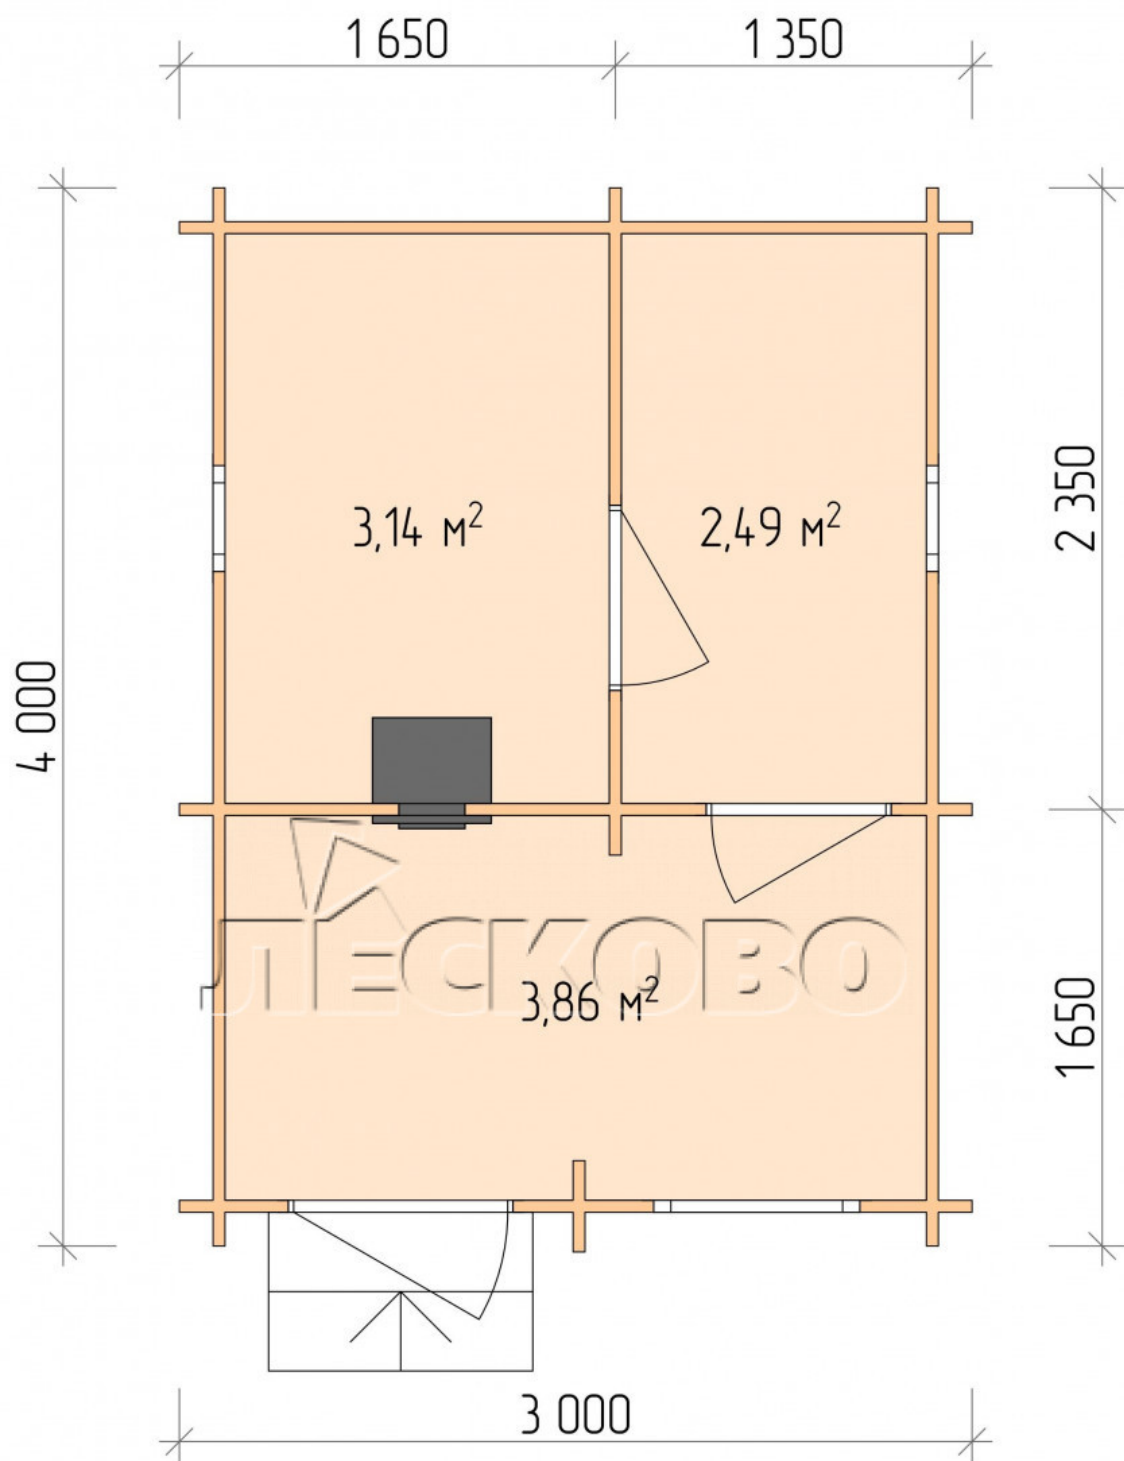

Outdoor sauna "BL" series 3×4

Project Dimensions

3 × 4 / 10 m²

Full house set

2,637 €

Timber

45 MM

65 MM
+ 638 €

Project planning

3 000

4 000

Разрез

House Kit

- Wall kit: 44 × 145 mm mini-chamber drying chamber with bowls for the project. The material of the tree is spruce, pine (GOST 8486). Humidity 12-14%. The height of the walls is 2.16 m.;
- Logs, lower harness: board 45 × 145 mm chamber drying 10-12%;
- Floors: floorboard 35 mm., Chamber drying;
- Ceiling: imitation of a bar 20 × 135 mm, Chamber drying;

- Wooden windows, glass 4 mm, Single. Treatment with a colorless antiseptic. Hardware;

0.40×0.38 м.2 шт.

0.87×0.78 м.1 шт.

- Wooden doors;

0.84×1.885 м.

bath.2 шт.

0.84×1.885 м.

glass.1 шт.

7. Platbands: dry planed board 20 × 100 mm;

8. Roof: shingles;

9. Skirting board 35 mm.

+7 (843) 297-76-60

г. Казань, СНТ им. Воровского, уч. 52