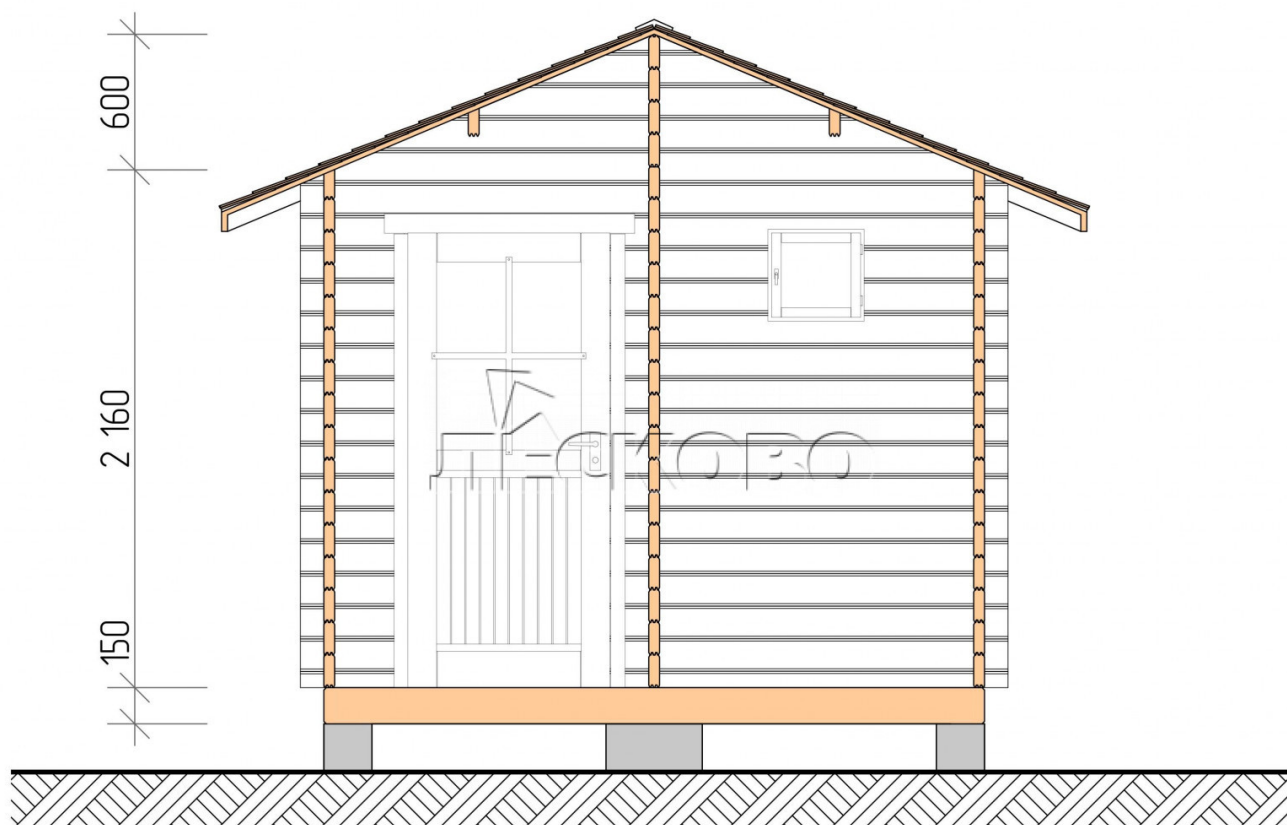

## Outdoor sauna "BL" series 3×3.5

Project Dimensions

3 × 3.5 / 8.7 m<sup>2</sup>

Full house set

**2,457 €**

### Timber

45 MM

65 MM  
+ 596 €

# Разрез

## House Kit

- Wall kit: 44 × 145 mm mini-chamber drying chamber with bowls for the project. The material of the tree is spruce, pine (GOST 8486). Humidity 12-14%. The height of the walls is 2.16 m.;
- Logs, lower harness: board 45 × 145 mm chamber drying 10-12%;
- Floors: floorboard 35 mm., Chamber drying;
- Ceiling: imitation of a bar 20 × 135 mm, Chamber drying;
- Wooden windows, glass 4 mm, Single. Treatment with a colorless antiseptic. Hardware;