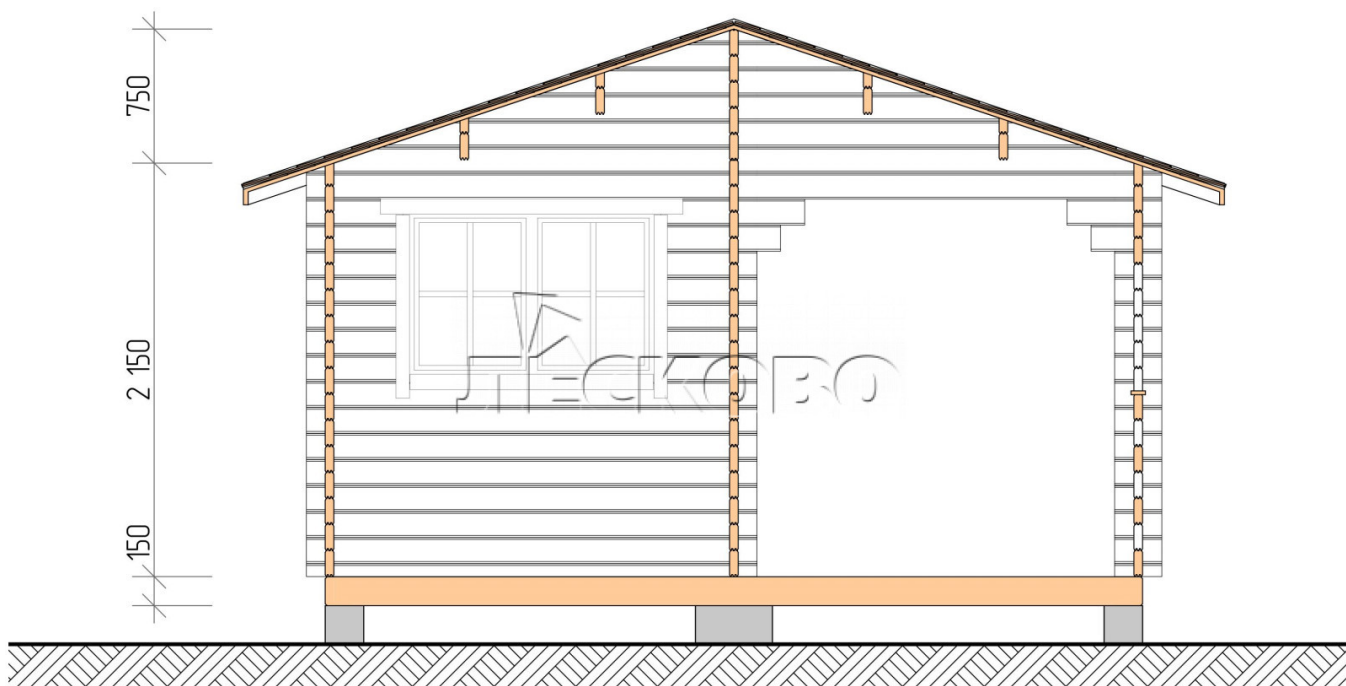

Outdoor sauna "BK" series 4.5×6

Project Dimensions

4.5 × 6 / 24 m²

Full house set

4,375 €

Timber

45 MM

65 MM
+ 1,035 €

Project planning

4 500

6 000

Разрез

House Kit

- Wall kit: 44 × 145 mm mini-chamber drying chamber with bowls for the project. The material of the tree is spruce, pine (GOST 8486). Humidity 12-14%. The height of the walls is 2.16 m.;
- Logs, lower harness: board 45 × 145 mm chamber drying 10-12%;
- Floors: floorboard 35 mm., Chamber drying;
- Ceiling: imitation of a bar 20 × 135 mm, Chamber drying;

- Wooden windows, glass 4 mm, Single. Treatment with a colorless antiseptic. Hardware;

0.40×0.38 м.2 шт.

1.34×0.91 м.1 шт.

- Wooden doors;

0.84×1.885 м.

bath.2 шт.

0.84×1.885 м.

glass.1 шт.