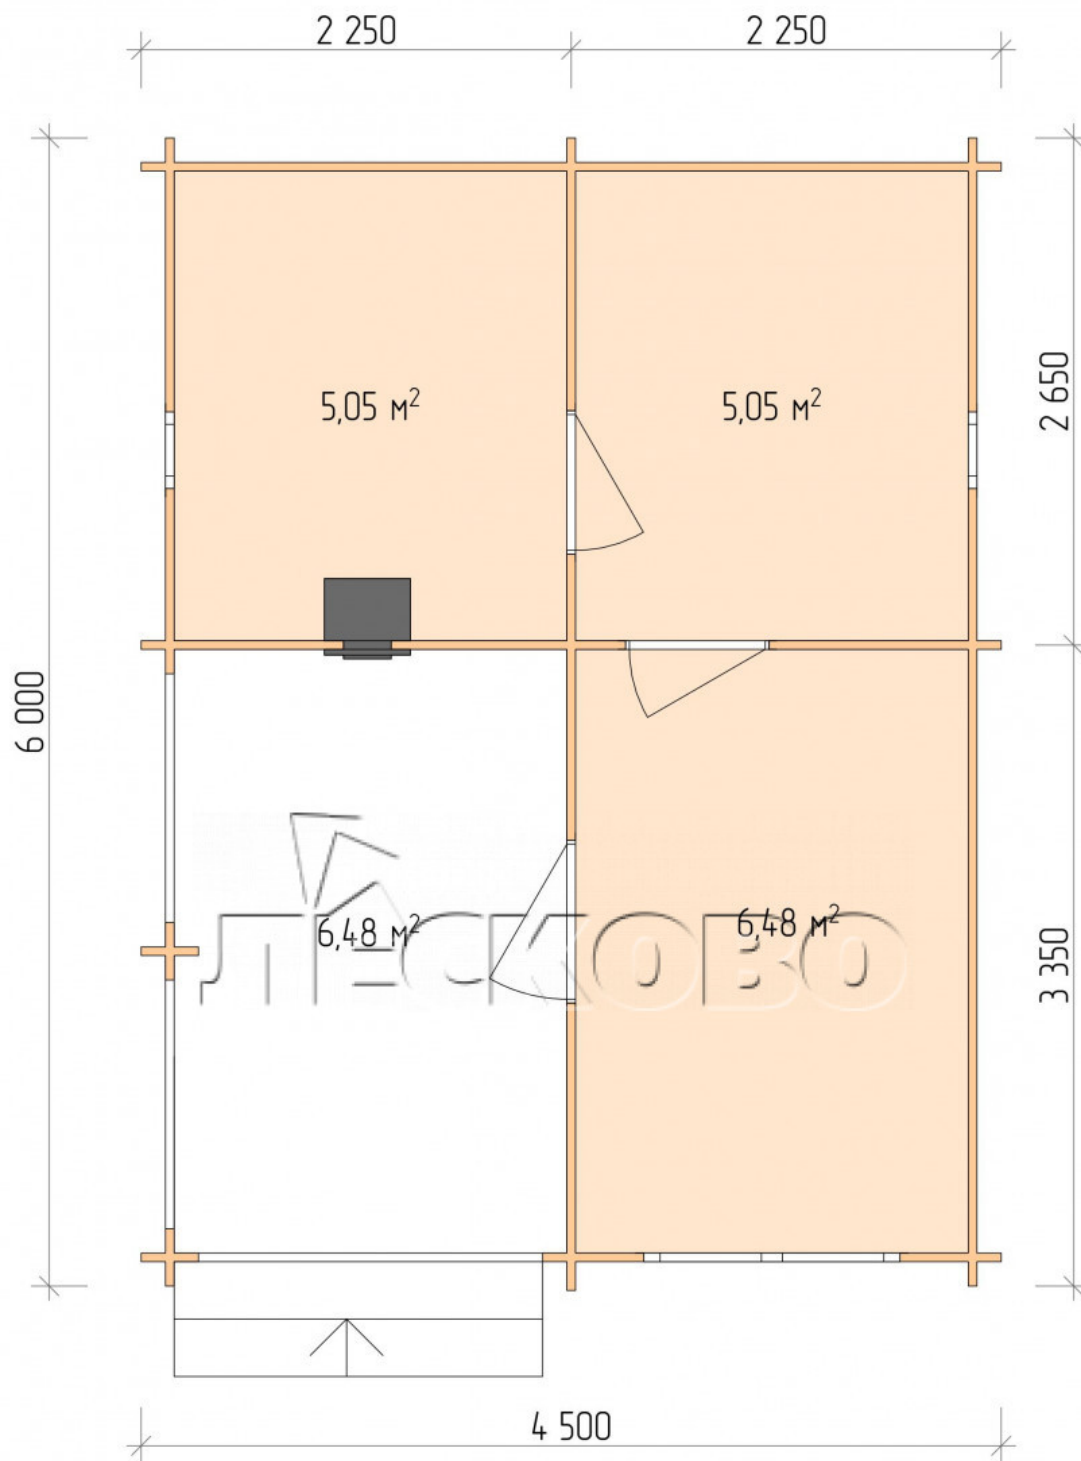

Outdoor sauna "BK" series 4.5×6

Project Dimensions

4.5 × 6 / 24 m²

Full house set

4,375 €

Timber

45 MM

65 MM
+ 1,035 €

Project planning

4 500

6 000

Разрез

House Kit

- Wall kit: 44 × 145 mm mini-chamber drying chamber with bowls for the project. The material of the tree is spruce, pine (GOST 8486). Humidity 12-14%. The height of the walls is 2.16 m.;
- Logs, lower harness: board 45 × 145 mm chamber drying 10-12%;
- Floors: floorboard 35 mm., Chamber drying;
- Ceiling: imitation of a bar 20 × 135 mm, Chamber drying;

- Wooden windows, glass 4 mm, Single. Treatment with a colorless antiseptic. Hardware;

0.40×0.38 м.2 шт.

1.34×0.91 м.1 шт.

- Wooden doors;

0.84×1.885 м.

bath.2 шт.

0.84×1.885 м.

glass.1 шт.

7. Platbands: dry planed board 20 × 100 mm;

8. Roof: shingles;

9. Skirting board 35 mm.

+7 (843) 297-76-60

г. Казань, СНТ им. Воровского, уч. 52