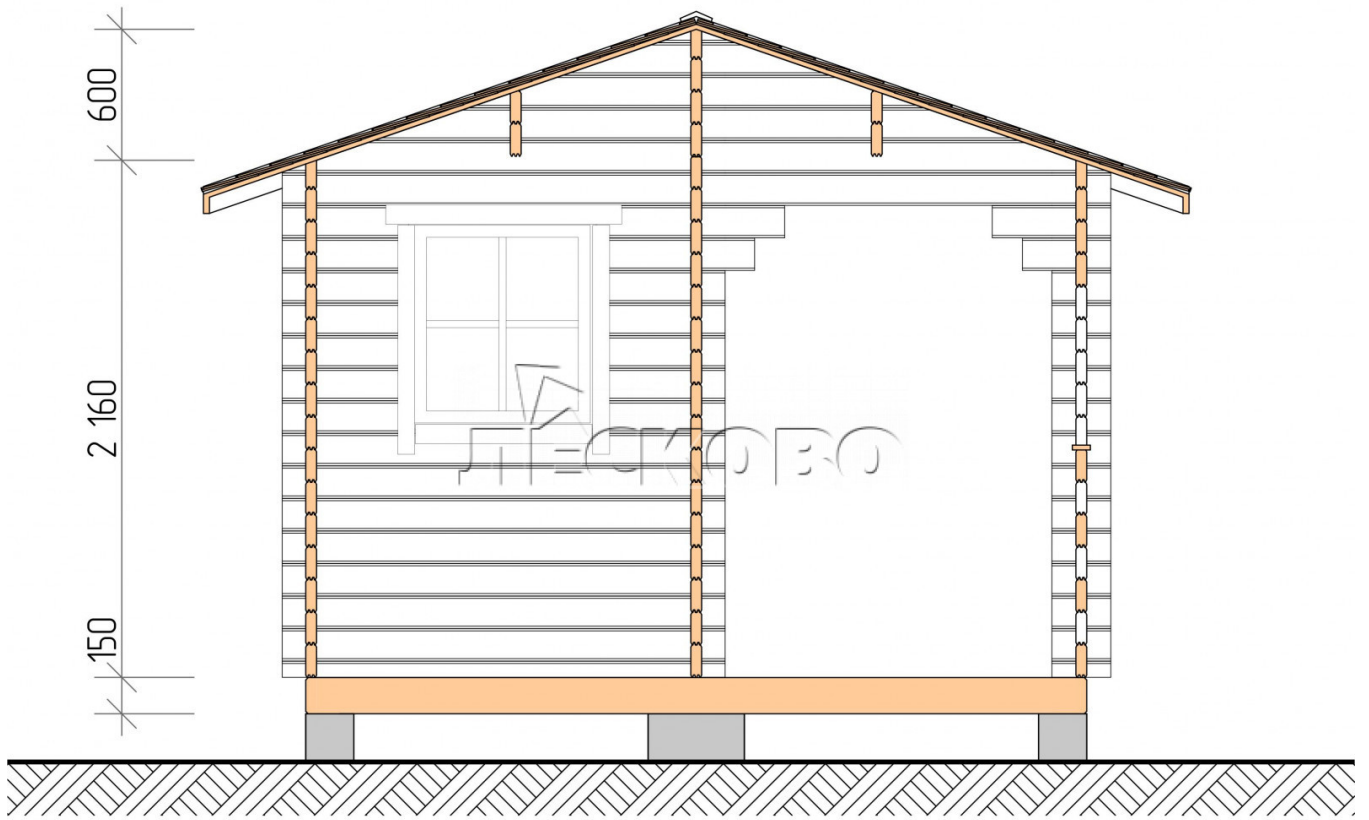

Outdoor sauna "BK" series 3.5×4

Project Dimensions

3.5 × 4 / 11.9 m²

Full house set

2,994 €

Timber

45 MM

65 MM
+ 686 €

Project planning

3 500

4 000

Разрез

House Kit

- Wall kit: 44 × 145 mm mini-chamber drying chamber with bowls for the project. The material of the tree is spruce, pine (GOST 8486). Humidity 12-14%. The height of the walls is 2.16 m.;
- Logs, lower harness: board 45 × 145 mm chamber drying 10-12%;
- Floors: floorboard 35 mm., Chamber drying;
- Ceiling: imitation of a bar 20 × 135 mm, Chamber drying;
- Wooden windows, glass 4 mm, Single. Treatment with a colorless antiseptic. Hardware;

0.40×0.38 м.2 шт.

0.87×0.78 м.1 шт.

- Wooden doors;

0.84×1.885 м.
bath.2 шт.

0.84×1.885 м.
glass.1 шт.

7. Platbands: dry planed board 20 × 100 mm;

8. Roof: shingles;

9. Skirting board 35 mm.