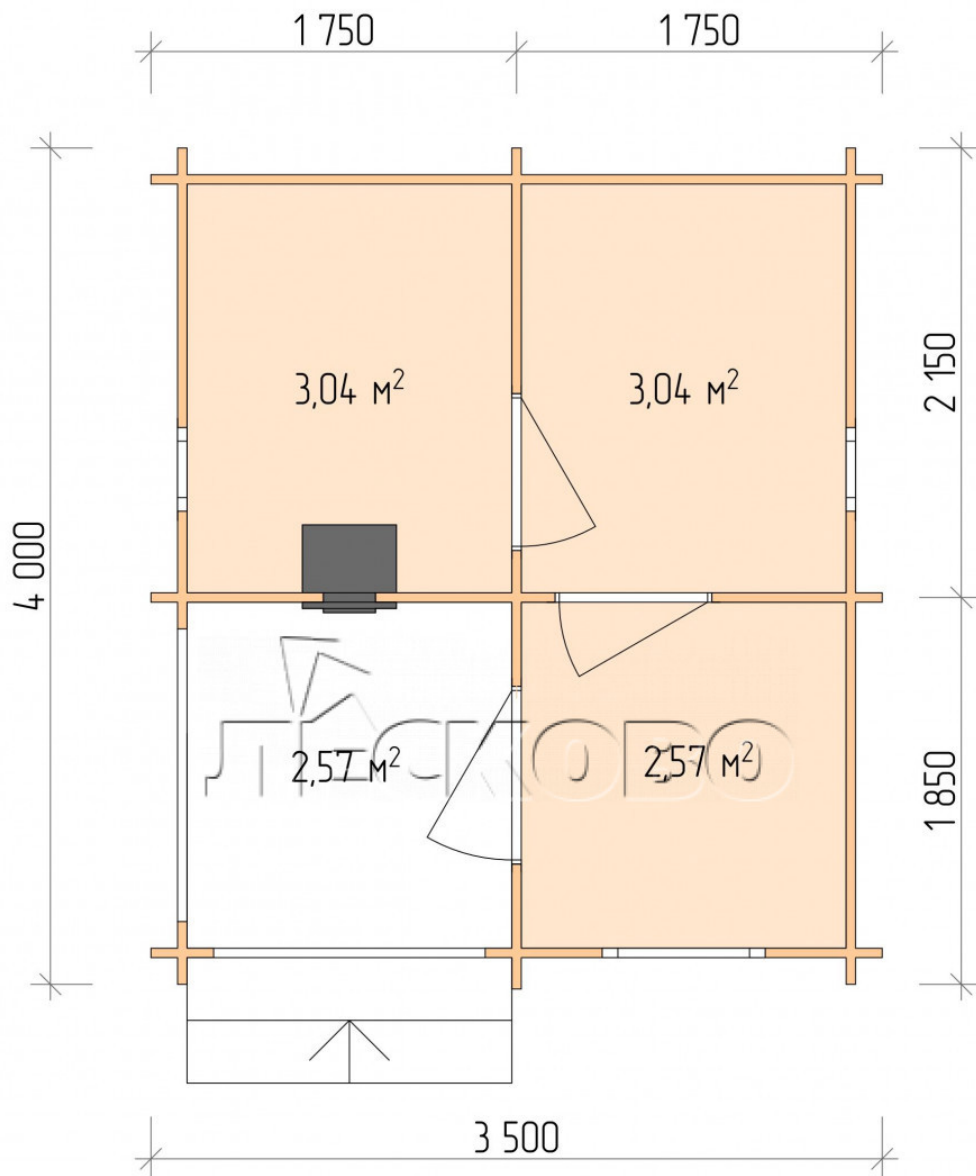

Outdoor sauna "BK" series 3.5×4

Project Dimensions

3.5 × 4 / 11.9 m²

Full house set

2,994 €

Timber

45 MM

65 MM
+ 686 €

Project planning

3 500

4 000

Разрез

House Kit

- Wall kit: 44 × 145 mm mini-chamber drying chamber with bowls for the project. The material of the tree is spruce, pine (GOST 8486). Humidity 12-14%. The height of the walls is 2.16 m.;
- Logs, lower harness: board 45 × 145 mm chamber drying 10-12%;
- Floors: floorboard 35 mm., Chamber drying;
- Ceiling: imitation of a bar 20 × 135 mm, Chamber drying;
- Wooden windows, glass 4 mm, Single. Treatment with a colorless antiseptic. Hardware;

0.40×0.38 м.2 шт.

0.87×0.78 м.1 шт.

- Wooden doors;

0.84×1.885 м.
bath.2 шт.

0.84×1.885 м.
glass.1 шт.

7. Platbands: dry planed board 20 × 100 mm;

8. Roof: shingles;

9. Skirting board 35 mm.