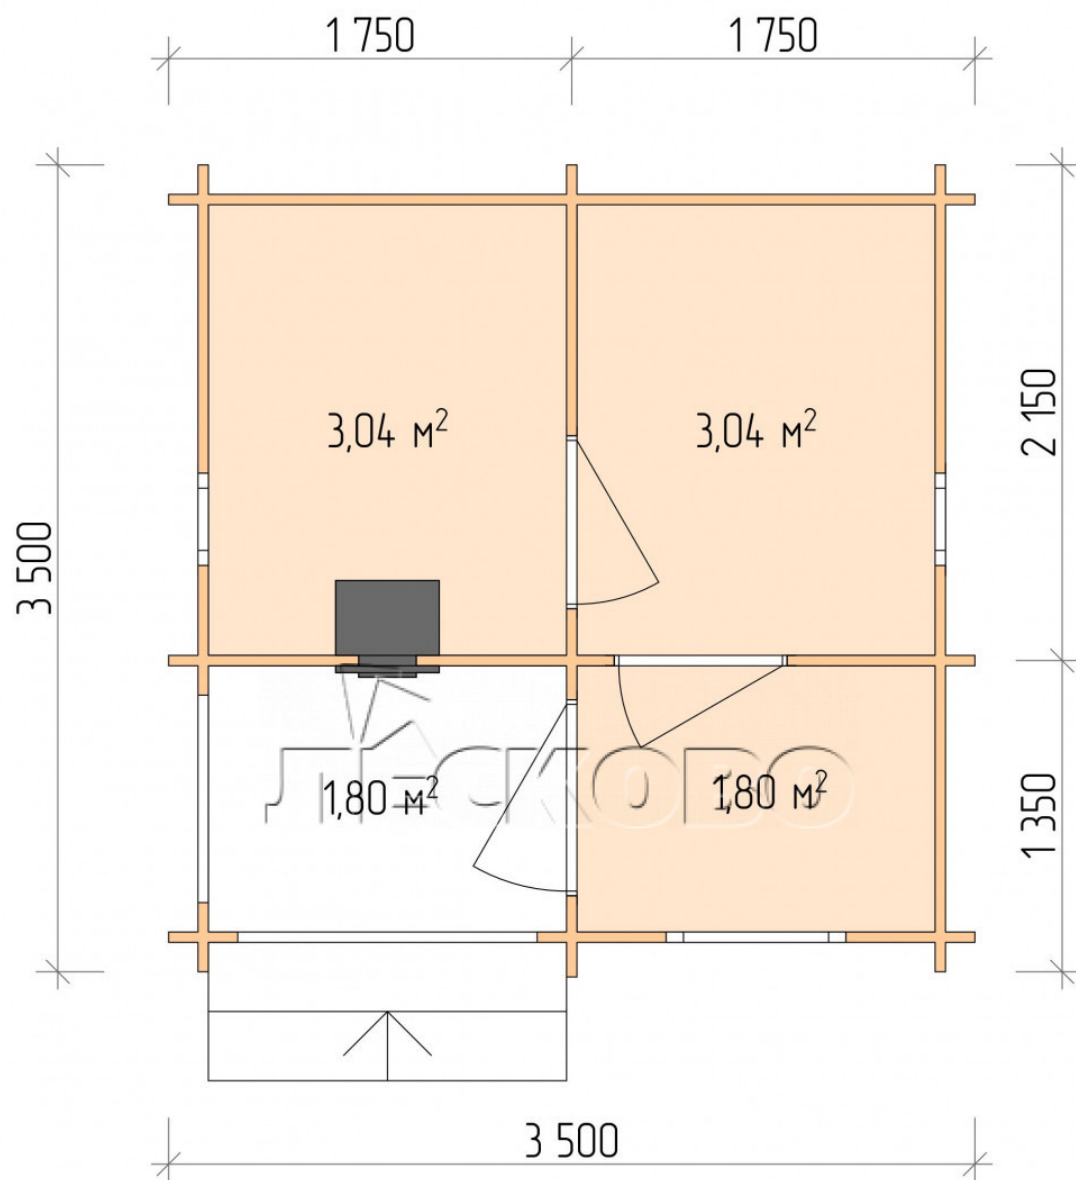

Outdoor sauna "BK" series 3.5×3.5

Project Dimensions

3.5 × 3.5 / 10.3 m²

Full house set

2,770 €

Timber

45 mm

65 mm
+ 626 €

Project planning

Разрез

House Kit

- Wall kit: 44 × 145 mm mini-chamber drying chamber with bowls for the project. The material of the tree is spruce, pine (GOST 8486). Humidity 12-14%. The height of the walls is 2.16 m.;
- Logs, lower harness: board 45 × 145 mm chamber drying 10-12%;
- Floors: floorboard 35 mm., Chamber drying;
- Ceiling: imitation of a bar 20 × 135 mm, Chamber drying;
- Wooden windows, glass 4 mm, Single. Treatment with a colorless antiseptic. Hardware;

0.40×0.38 м.2 шт.

0.87×0.78 м.1 шт.

- Wooden doors;

0.84×1.885 м.

bath.2 шт.

0.84×1.885 м.

glass.1 шт.

7. Platbands: dry planed board 20 × 100 mm;