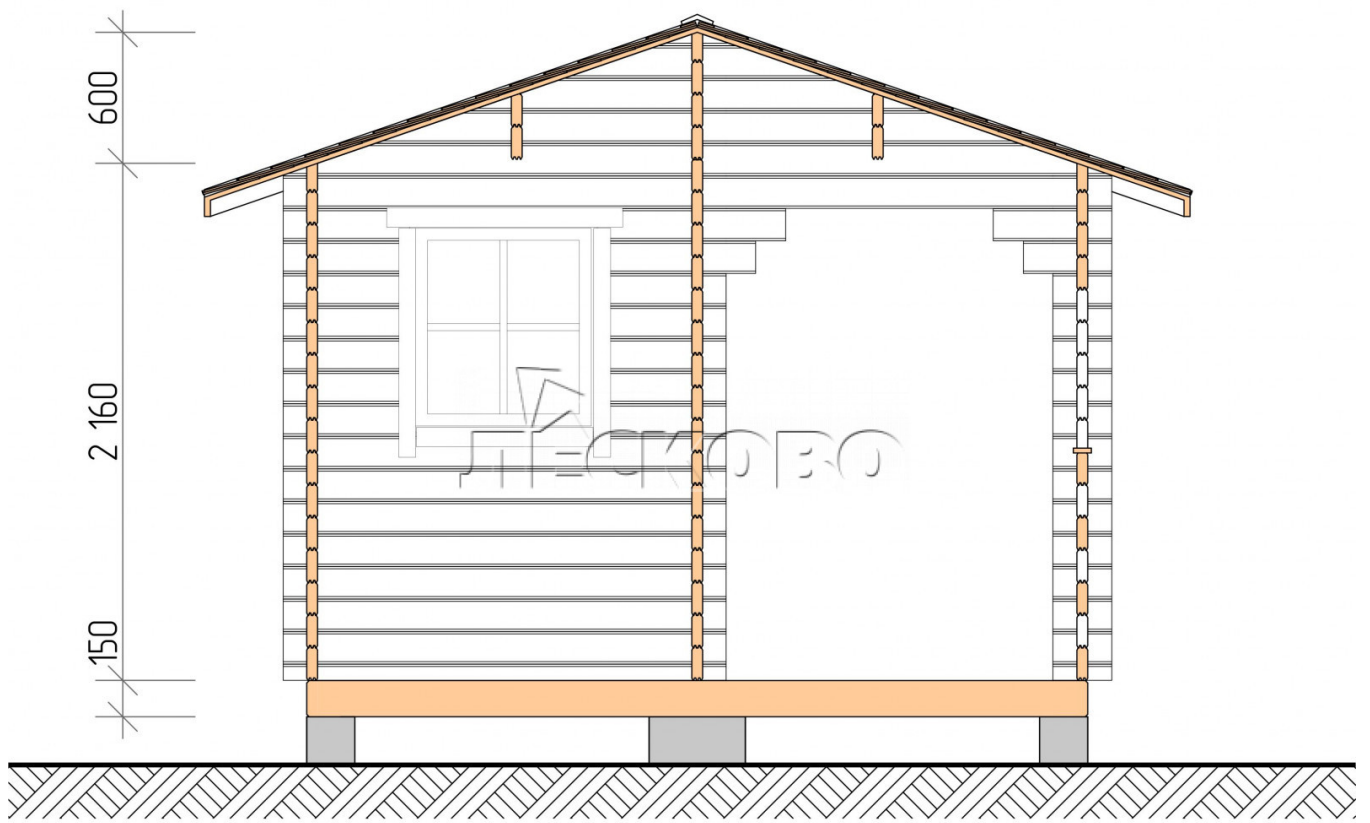

Outdoor sauna "BK" series 3.5×3.5

Project Dimensions

3.5 × 3.5 / 10.3 m²

Full house set

2,770 €

Timber

45 mm

65 mm
+ 626 €

Project planning

Разрез

House Kit

- Wall kit: 44 × 145 mm mini-chamber drying chamber with bowls for the project. The material of the tree is spruce, pine (GOST 8486). Humidity 12-14%. The height of the walls is 2.16 m.;
- Logs, lower harness: board 45 × 145 mm chamber drying 10-12%;
- Floors: floorboard 35 mm., Chamber drying;
- Ceiling: imitation of a bar 20 × 135 mm, Chamber drying;
- Wooden windows, glass 4 mm, Single. Treatment with a colorless antiseptic. Hardware;

0.40×0.38 м.2 шт.

0.87×0.78 м.1 шт.

- Wooden doors;

0.84×1.885 м.

bath.2 шт.

0.84×1.885 м.

glass.1 шт.

7. Platbands: dry planed board 20 × 100 mm;