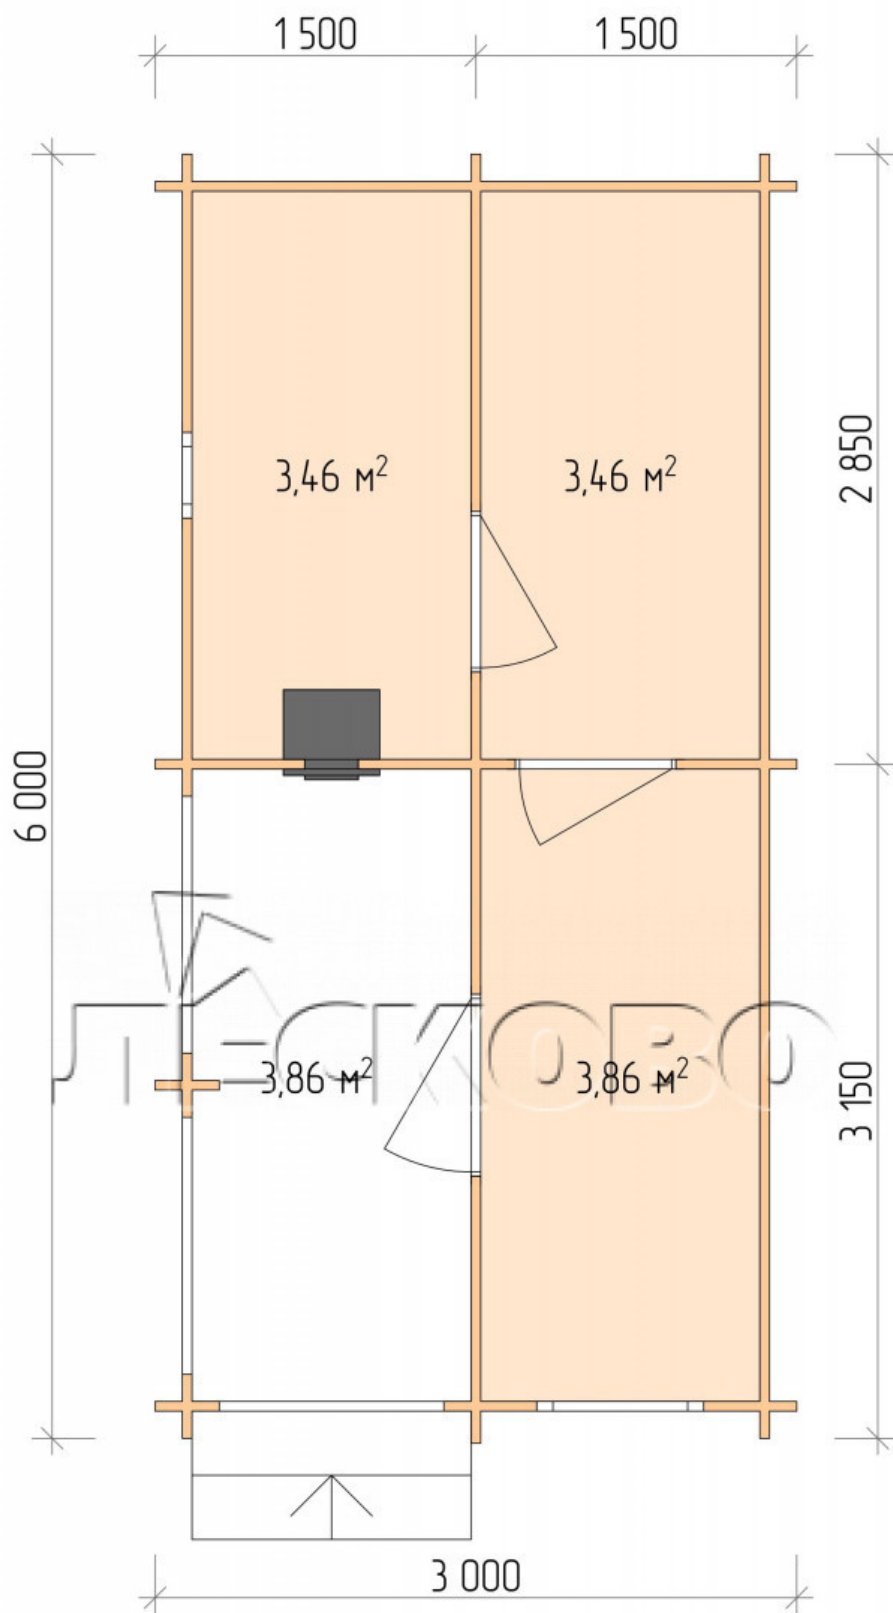

Outdoor sauna "BK" series 3×6

Project Dimensions

3 × 6 / 15.4 m²

Full house set

3,327 €

Timber

45 MM

65 MM
+ 842 €

Project planning

3 000

6 000

Разрез

House Kit

- Wall kit: 44 × 145 mm mini-chamber drying chamber with bowls for the project. The material of the tree is spruce, pine (GOST 8486). Humidity 12-14%. The height of the walls is 2.16 m.;

- Logs, lower harness: board 45 × 145 mm chamber drying 10-12%;
- Floors: floorboard 35 mm., Chamber drying;
- Ceiling: imitation of a bar 20 × 135 mm, Chamber drying;
- Wooden windows, glass 4 mm, Single. Treatment with a colorless antiseptic. Hardware;

0.40×0.38 м.1 шт.

0.87×0.78 м.1 шт.

- Wooden doors;

0.84×1.885 м.
bath.2 шт.

0.84×1.885 м.
glass.1 шт.

7. Platbands: dry planed board 20 × 100 mm;

8. Roof: shingles;

9. Skirting board 35 mm.