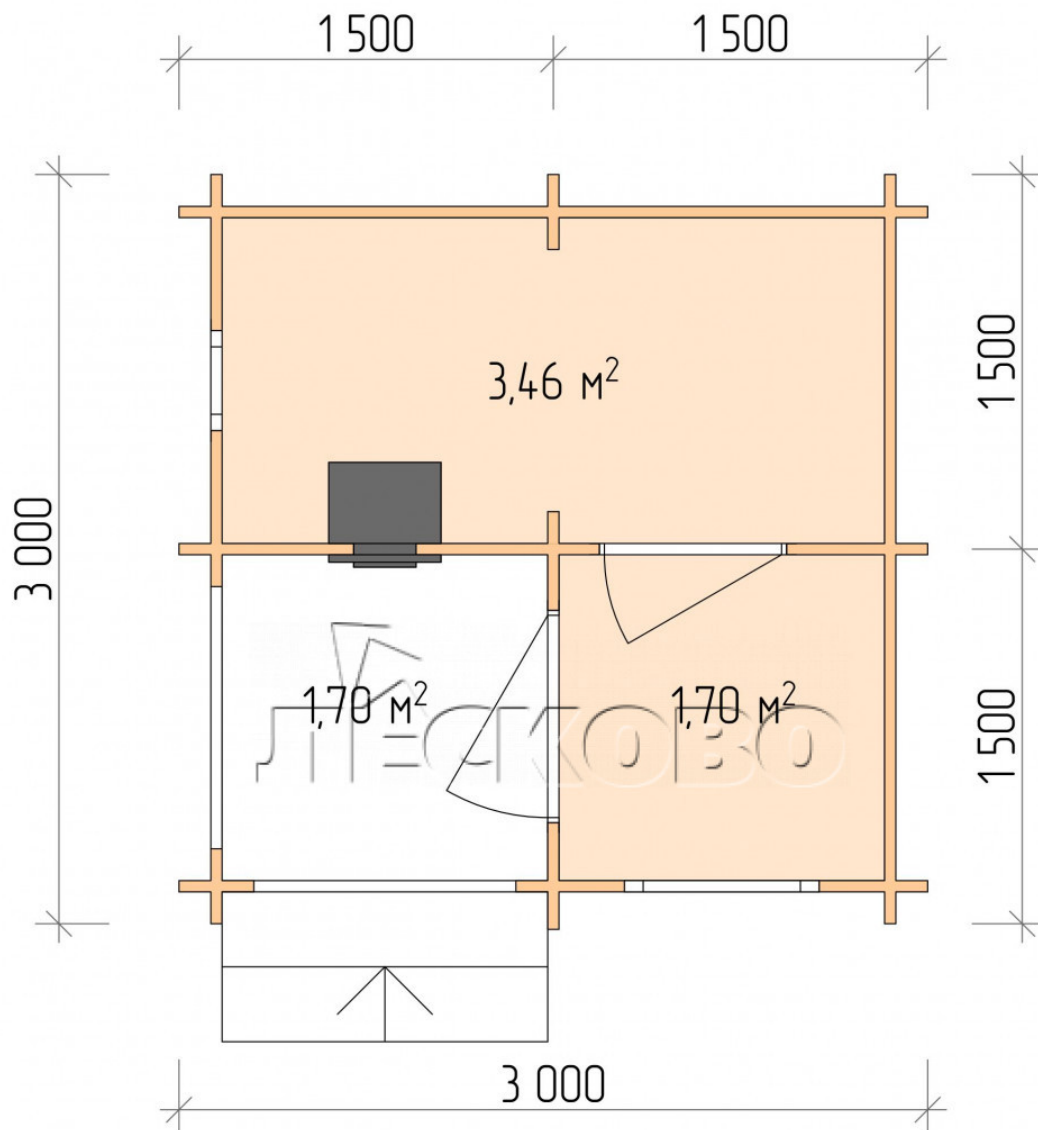

Outdoor sauna "BK" series 3×3

Project Dimensions

3 × 3 / 7.3 m²

Full house set

2,124 €

Timber

45 mm

65 mm
+ 548 €

Project planning

3 000

Разрез

House Kit

- Wall kit: 44 × 145 mm mini-chamber drying chamber with bowls for the project. The material of the tree is spruce, pine (GOST 8486). Humidity 12-14%. The height of the walls is 2.16 m.;
- Logs, lower harness: board 45 × 145 mm chamber drying 10-12%;
- Floors: floorboard 35 mm., Chamber drying;
- Ceiling: imitation of a bar 20 × 135 mm, Chamber drying;
- Wooden windows, glass 4 mm, Single. Treatment with a colorless antiseptic. Hardware;

0.40×0.38 м.1 шт.

0.87×0.78 м.1 шт.

- Wooden doors;

0.84×1.885 м.

bath.1 шт.

0.84×1.885 м.

glass.1 шт.

7. Platbands: dry planed board 20 × 100 mm;