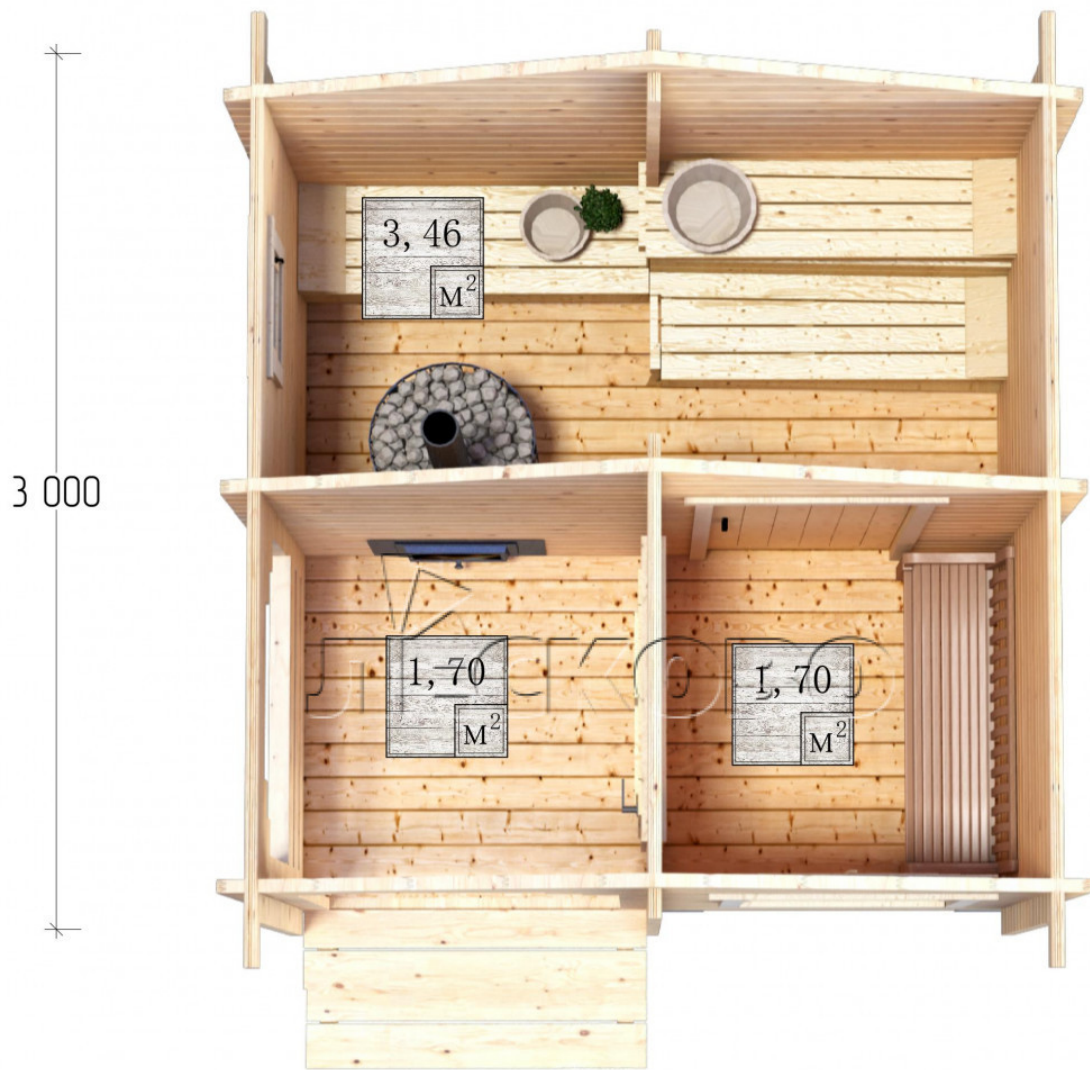

Outdoor sauna "BK" series 3×3

Project Dimensions

3 × 3 / 7.3 m²

Full house set

2,124 €

Timber

45 mm

65 mm
+ 548 €

Project planning

3 000

Разрез

House Kit

- Wall kit: 44 × 145 mm mini-chamber drying chamber with bowls for the project. The material of the tree is spruce, pine (GOST 8486). Humidity 12-14%. The height of the walls is 2.16 m.;
- Logs, lower harness: board 45 × 145 mm chamber drying 10-12%;
- Floors: floorboard 35 mm., Chamber drying;
- Ceiling: imitation of a bar 20 × 135 mm, Chamber drying;
- Wooden windows, glass 4 mm, Single. Treatment with a colorless antiseptic. Hardware;

0.40×0.38 м.1 шт.

0.87×0.78 м.1 шт.

- Wooden doors;

0.84×1.885 м.

bath.1 шт.

0.84×1.885 м.

glass.1 шт.

7. Platbands: dry planed board 20 × 100 mm;