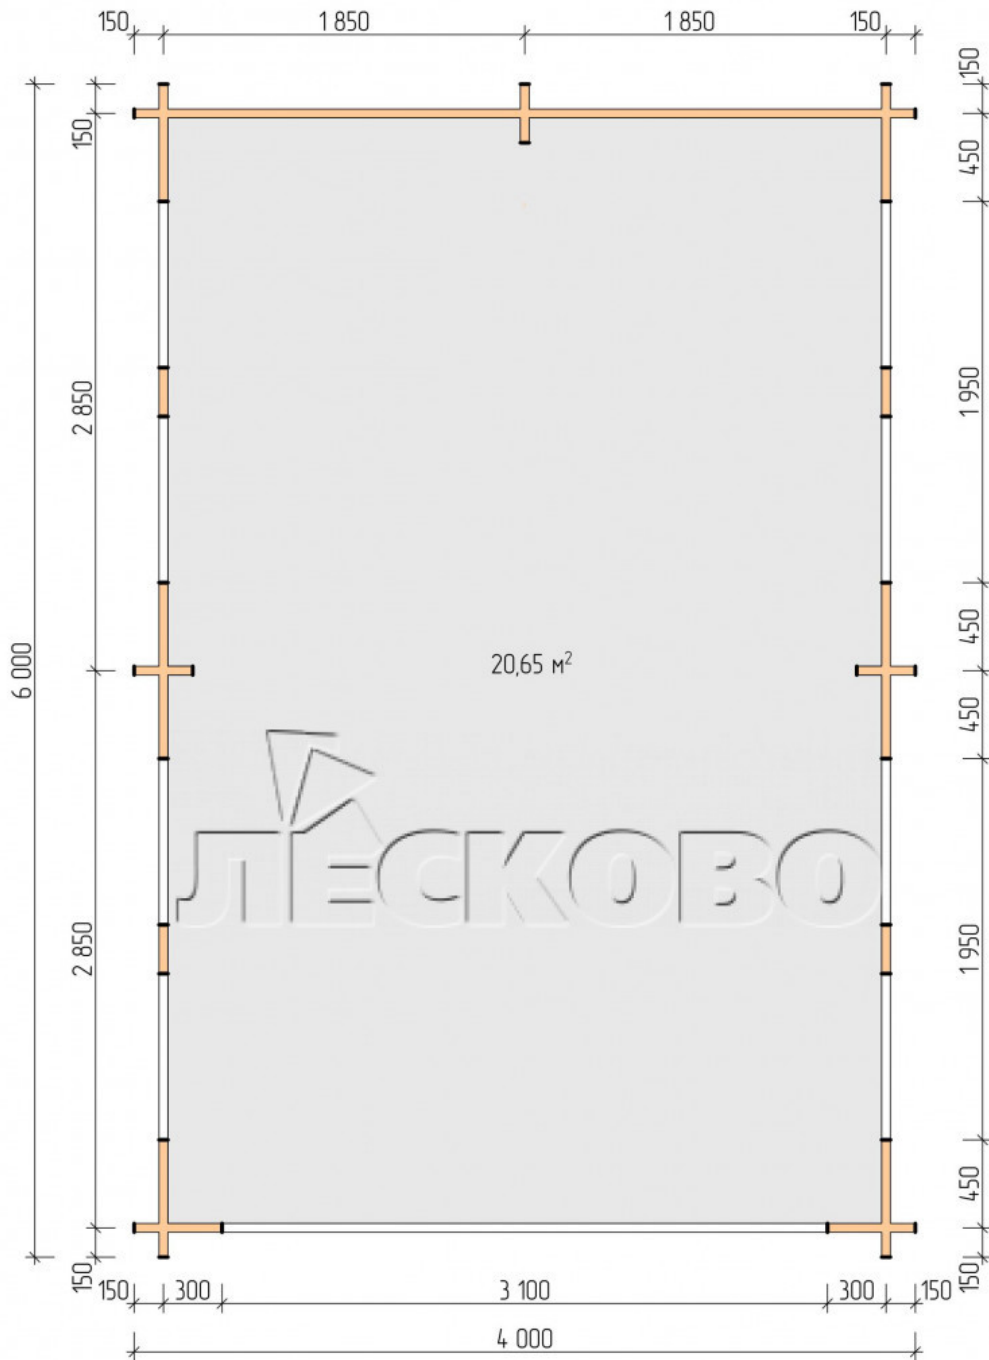

Carport 4x6

Project Dimensions

4 × 6

Full doghouse set

1,988 €

Timber

45 MM

65 MM
+ 663 €

Project planning

4 000

6 000

20,65
M²

СТЕЦКОВО

Разрез

House Kit

- Wall kit: mini-chamber drying chamber 44 × 145 mm with bowls for the project. Wood material - spruce, pine (GOST 8486). Humidity 12-16%. The height of the walls is 2.16 m;
- Logs, lower harness: board 44 × 95 mm chamber drying 12-16%;
- Floors: floorboard 35 mm, chamber drying;
- Ceiling: imitation of a bar 20 × 135 mm, chamber drying;