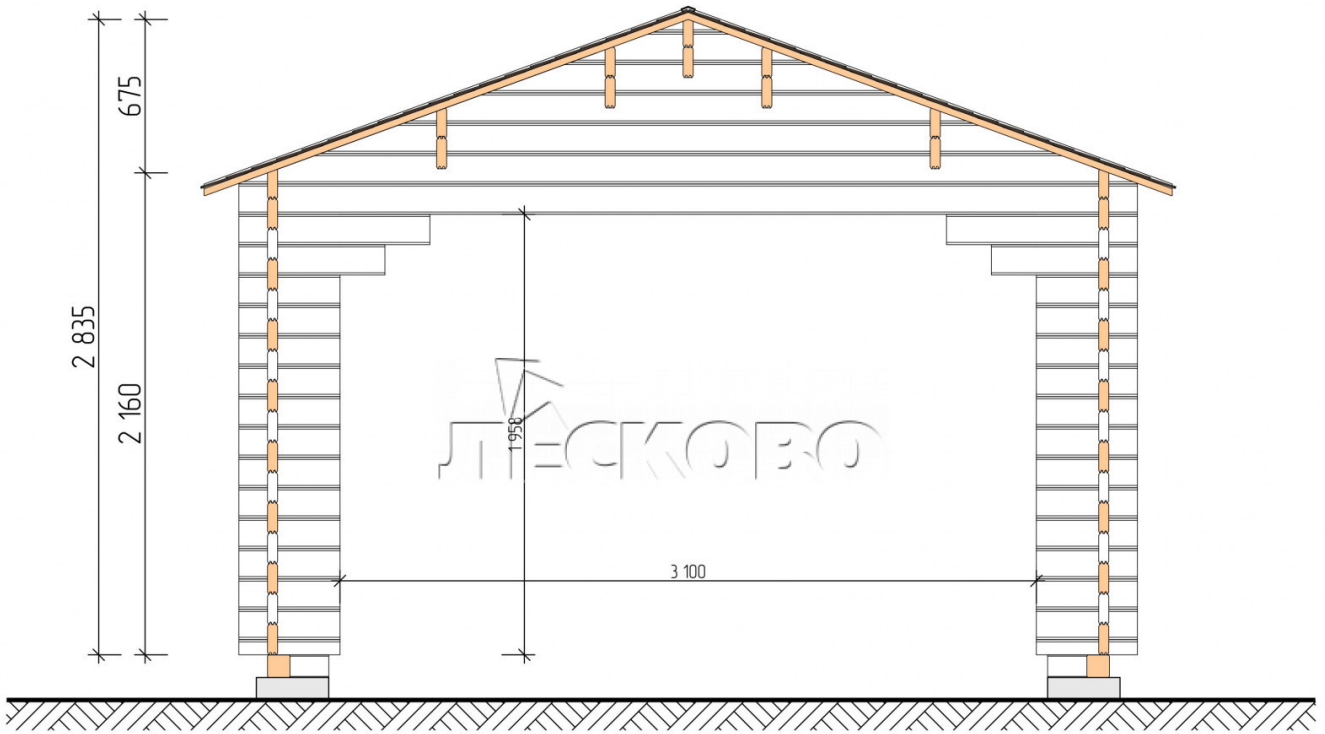

Carport 4x6

Project Dimensions

4 × 6

Full doghouse set

1,988 €

Timber

45 MM

65 MM
+ 663 €

Project planning

4 000

6 000

20,65
M²

СТЕЦКОВО

Разрез

House Kit

- Wall kit: mini-chamber drying chamber 44 × 145 mm with bowls for the project. Wood material - spruce, pine (GOST 8486). Humidity 12-16%. The height of the walls is 2.16 m;
- Logs, lower harness: board 44 × 95 mm chamber drying 12-16%;
- Floors: floorboard 35 mm, chamber drying;
- Ceiling: imitation of a bar 20 × 135 mm, chamber drying;